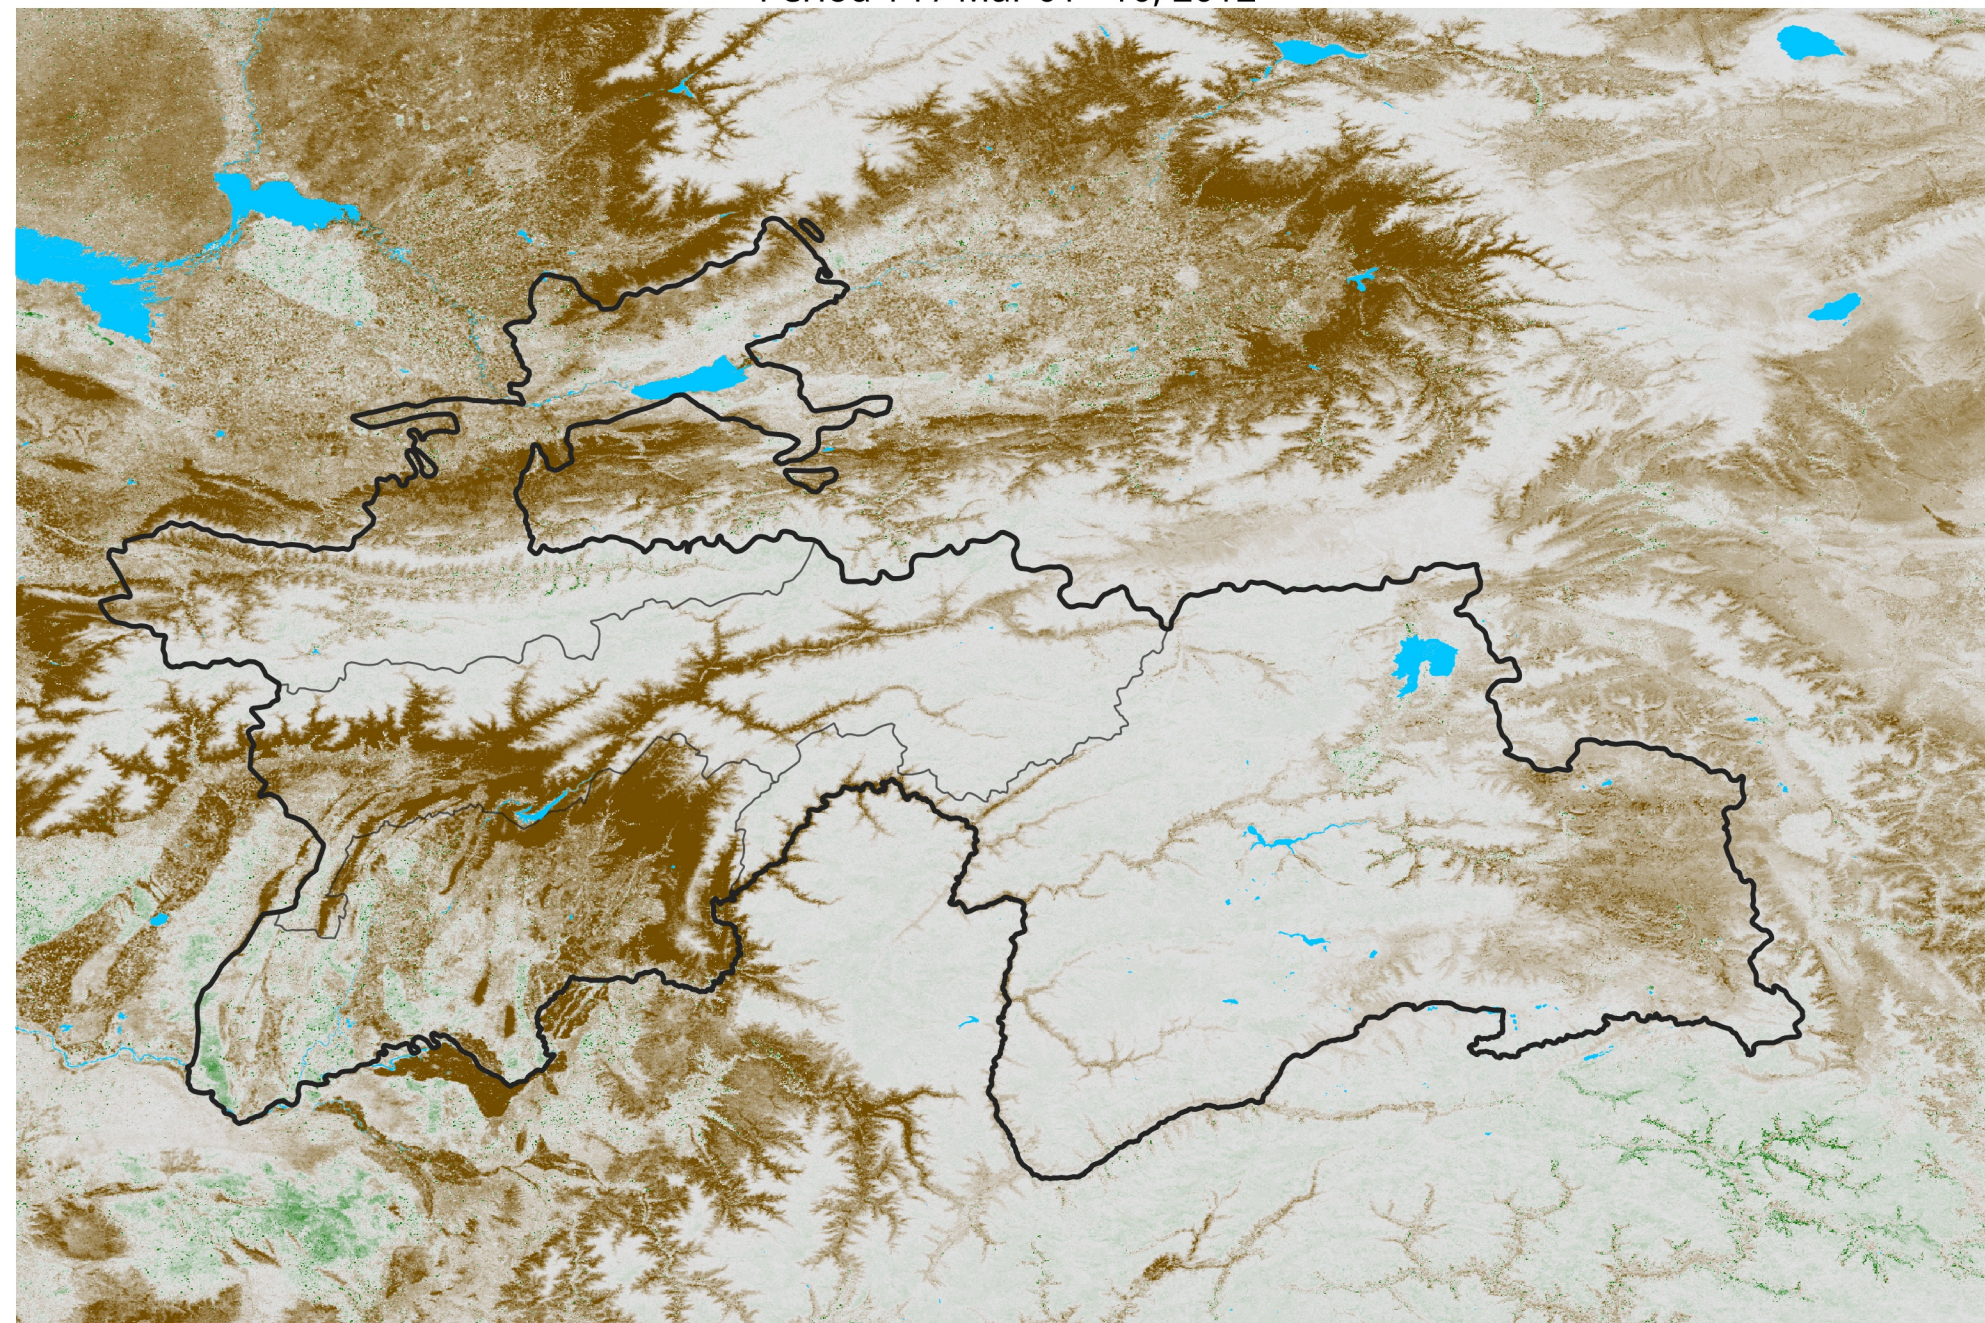

Tajikistan NDVI Anomaly

2012 minus Mean (2012 - 2021)

Period 14 / Mar 01 - 10, 2012

NDVI Anomaly

< -0.3 -0.2 -0.1 -0.05 0.05 0.1 0.2 >0.3

Negative

No Difference

Positive