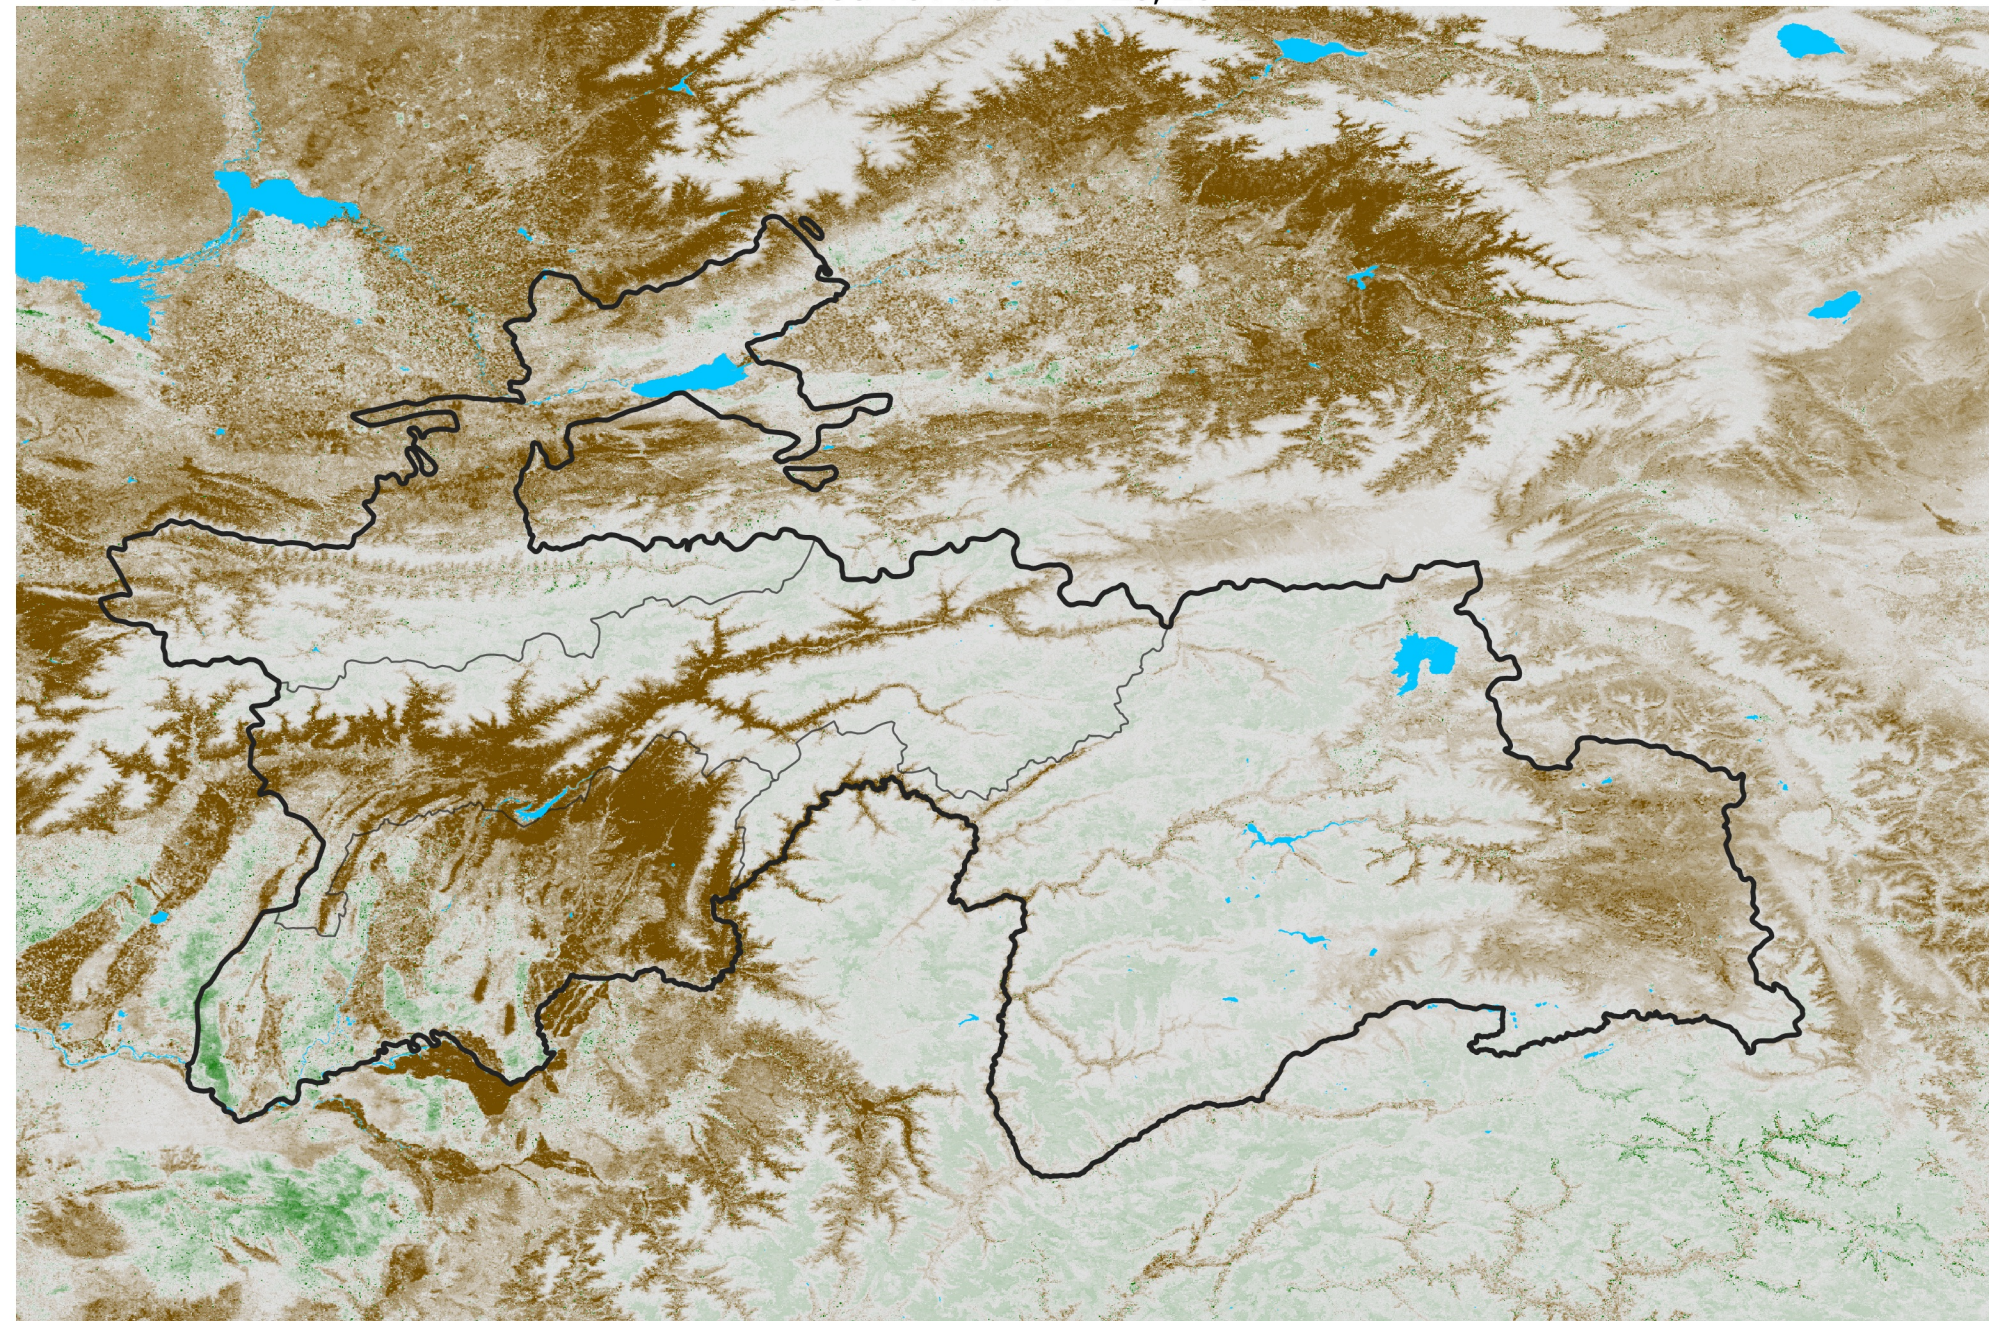

Tajikistan NDVI Anomaly

2012 minus Mean (2012 - 2021)

Period 16 / Mar 11 - 20, 2012

NDVI Anomaly

< -0.3 -0.2 -0.1 -0.05 0.05 0.1 0.2 > 0.3

Negative

No Difference

Positive