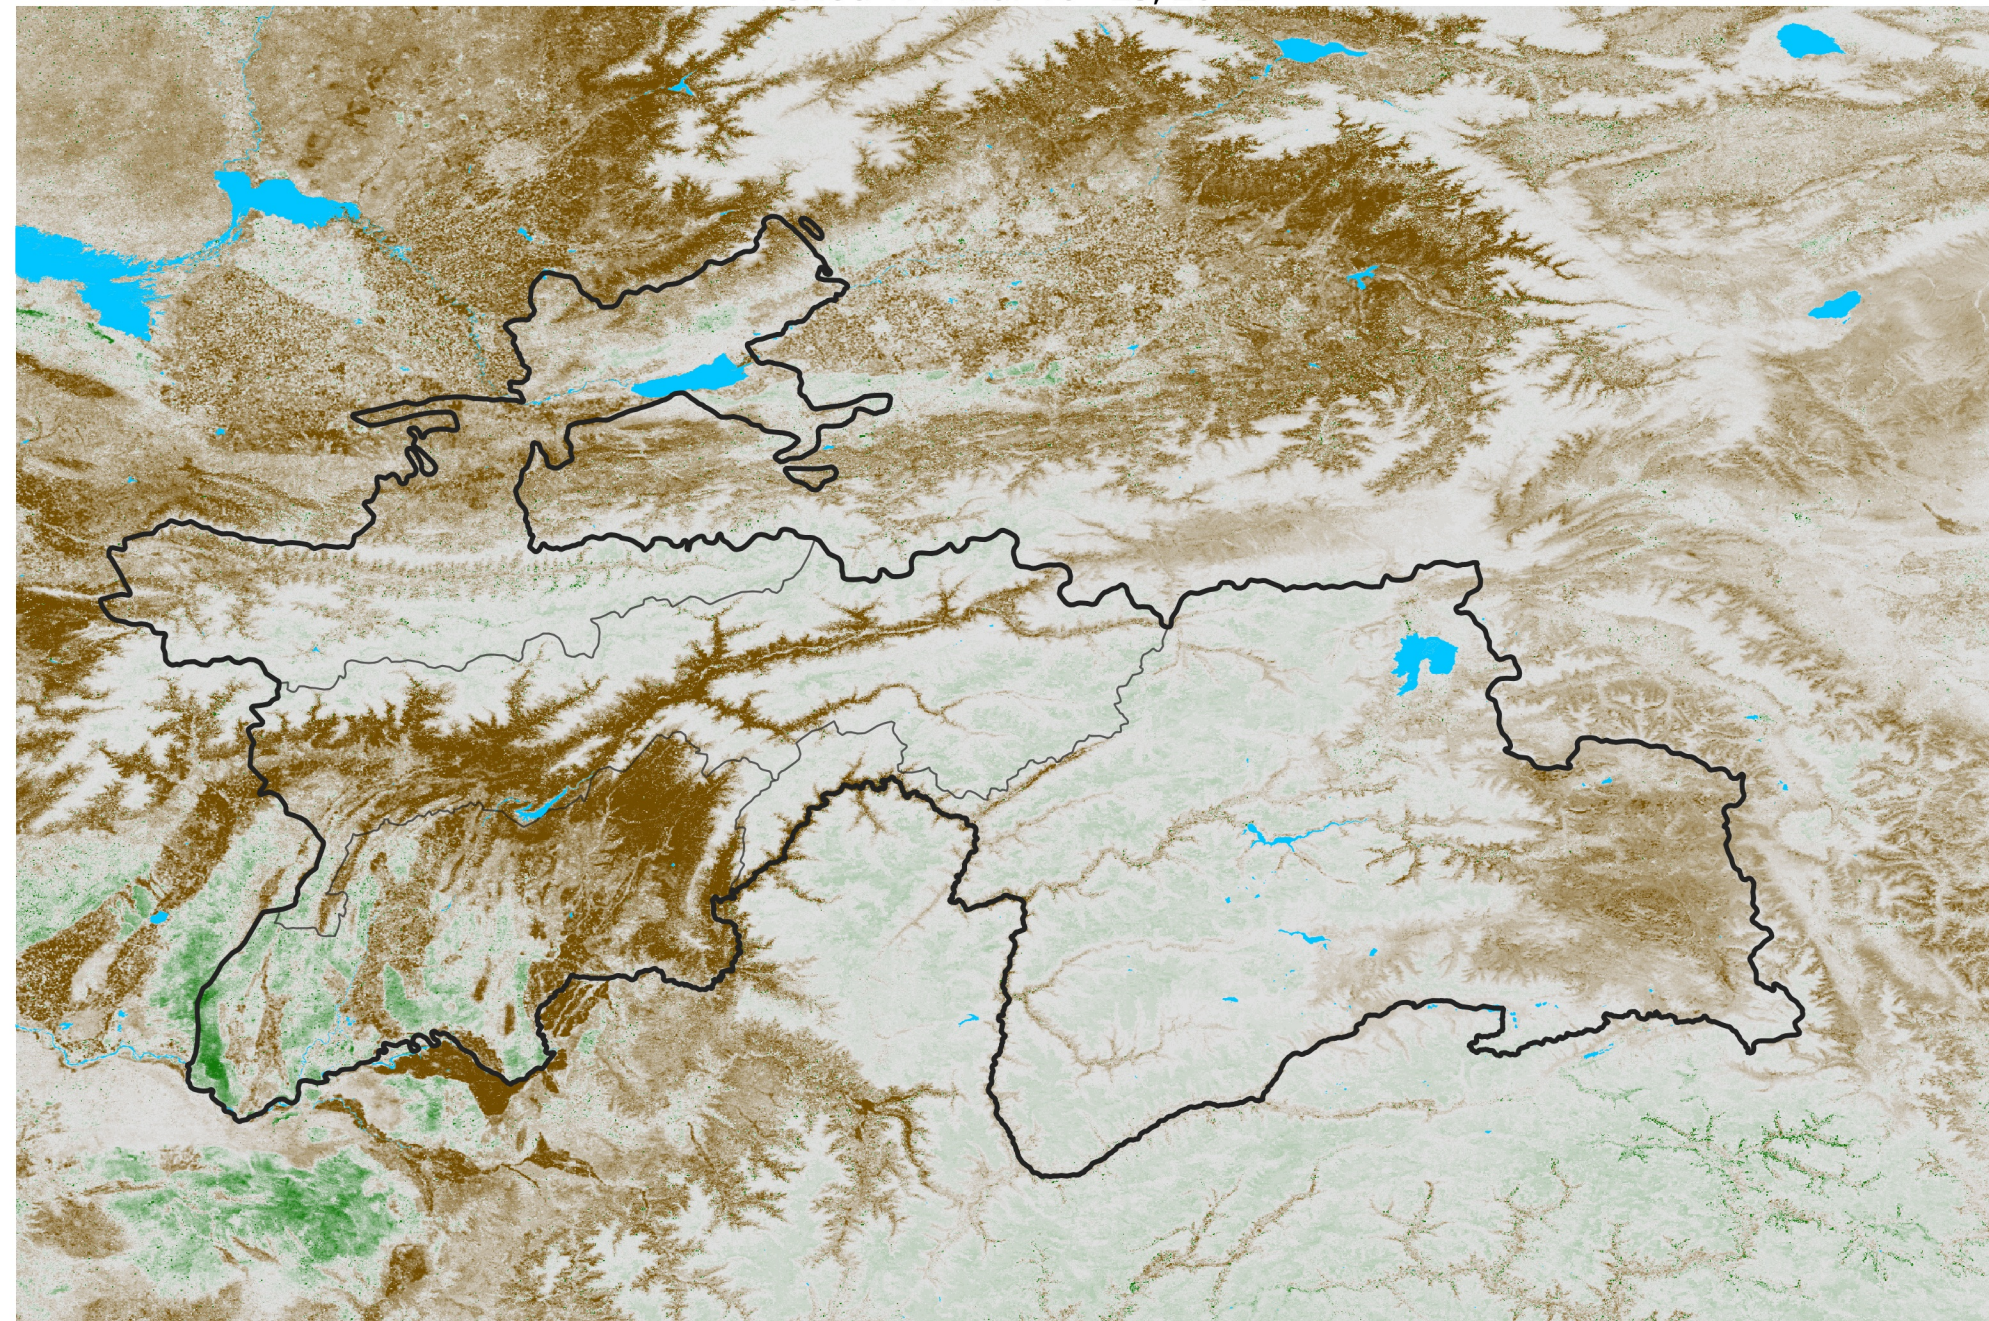

Tajikistan NDVI Anomaly

2012 minus Mean (2012 - 2021)

Period 17 / Mar 16 - 25, 2012

NDVI Anomaly

< -0.3 -0.2 -0.1 -0.05 0.05 0.1 0.2 >0.3

Negative

No Difference

Positive