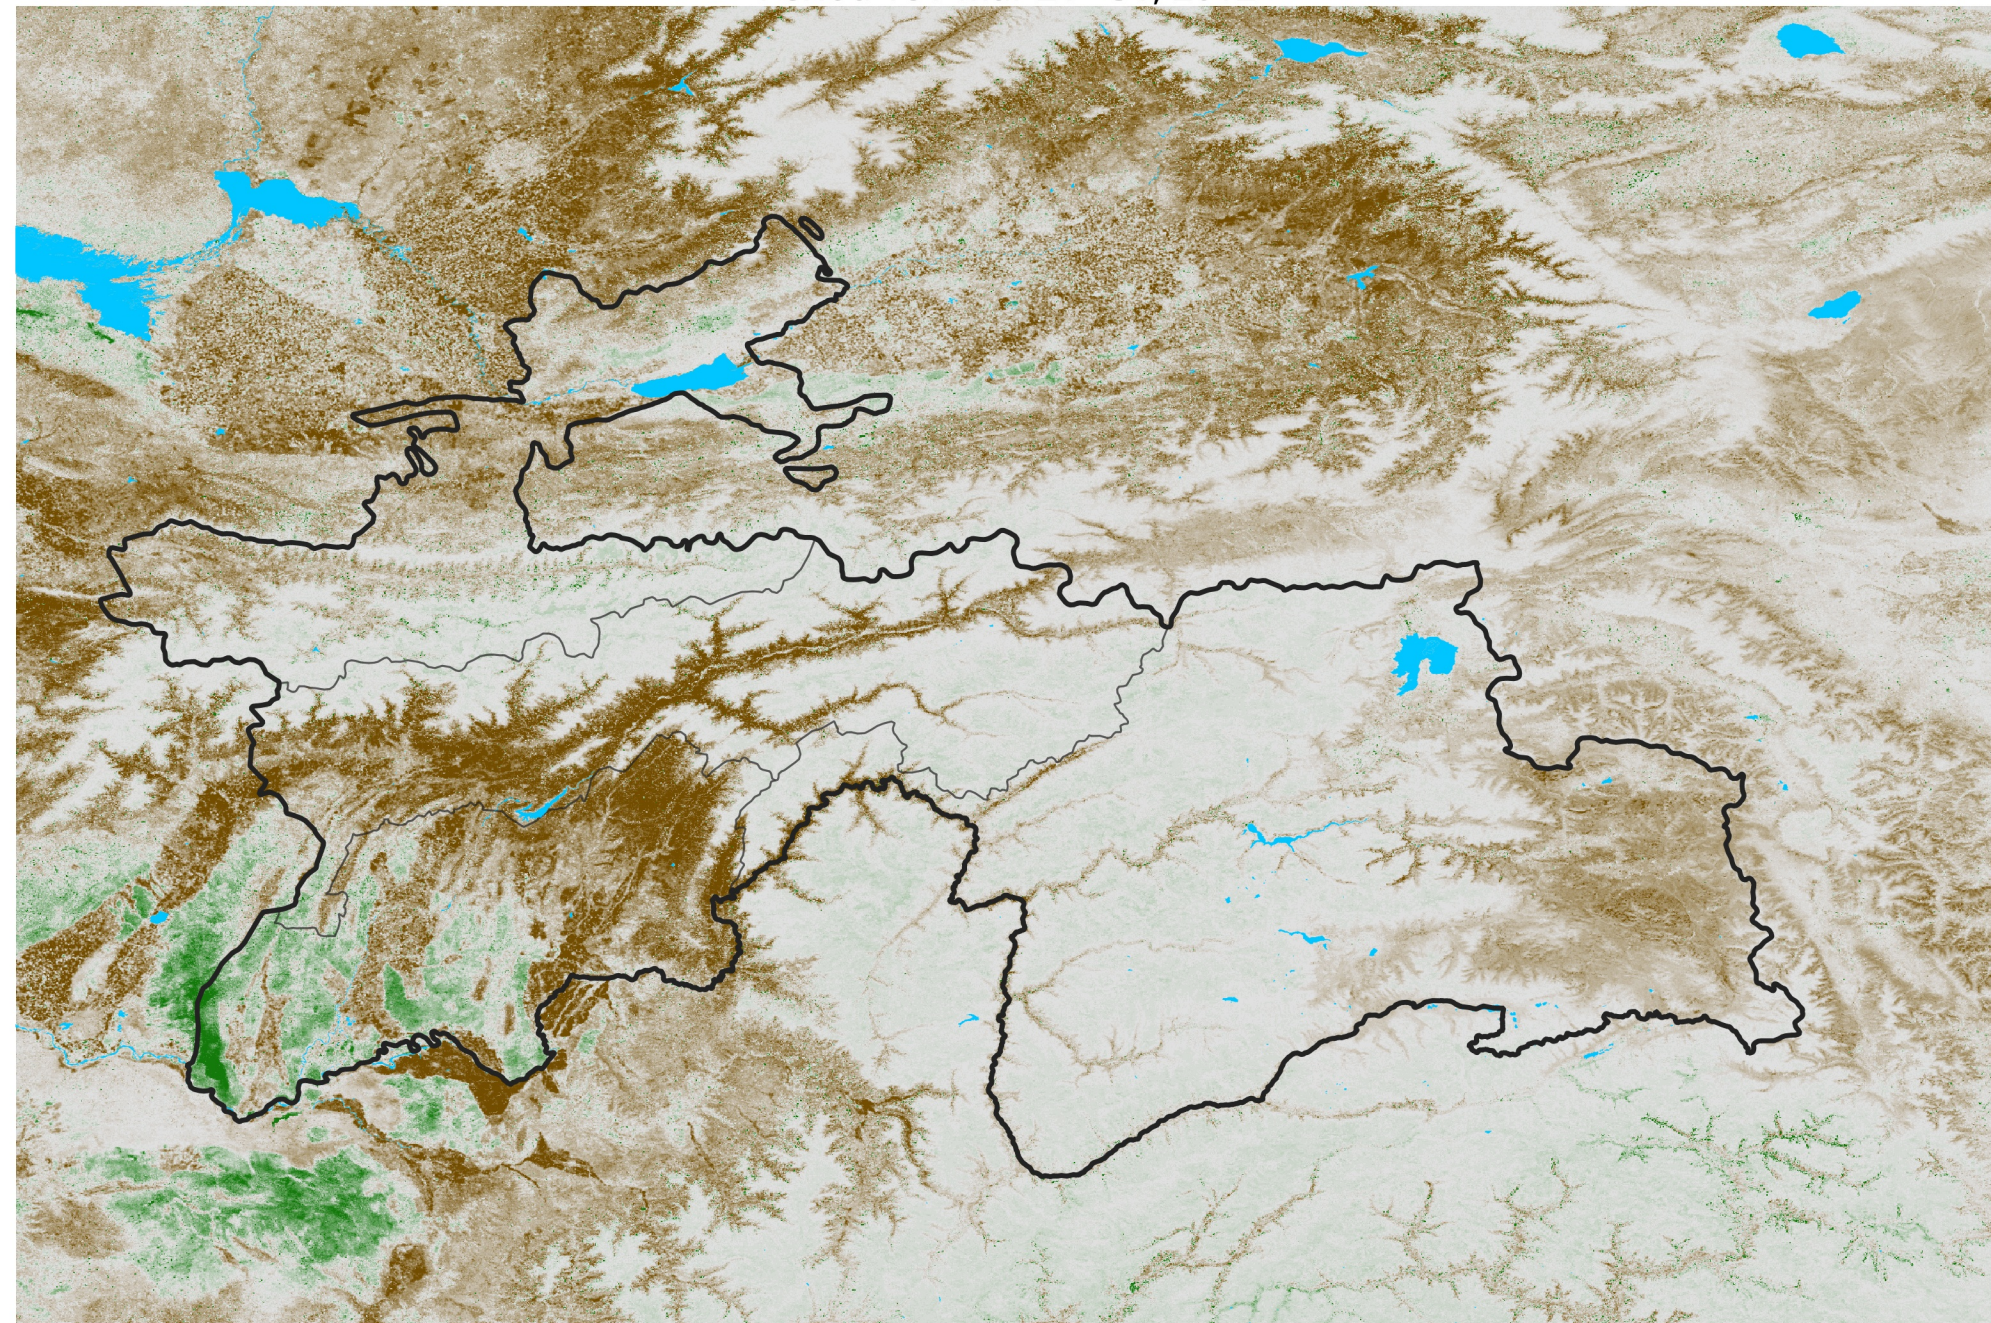

Tajikistan NDVI Anomaly

2012 minus Mean (2012 - 2021)

Period 18 / Mar 21 - 31, 2012

NDVI Anomaly

< -0.3 -0.2 -0.1 -0.05 0.05 0.1 0.2 > 0.3

Negative

No Difference

Positive