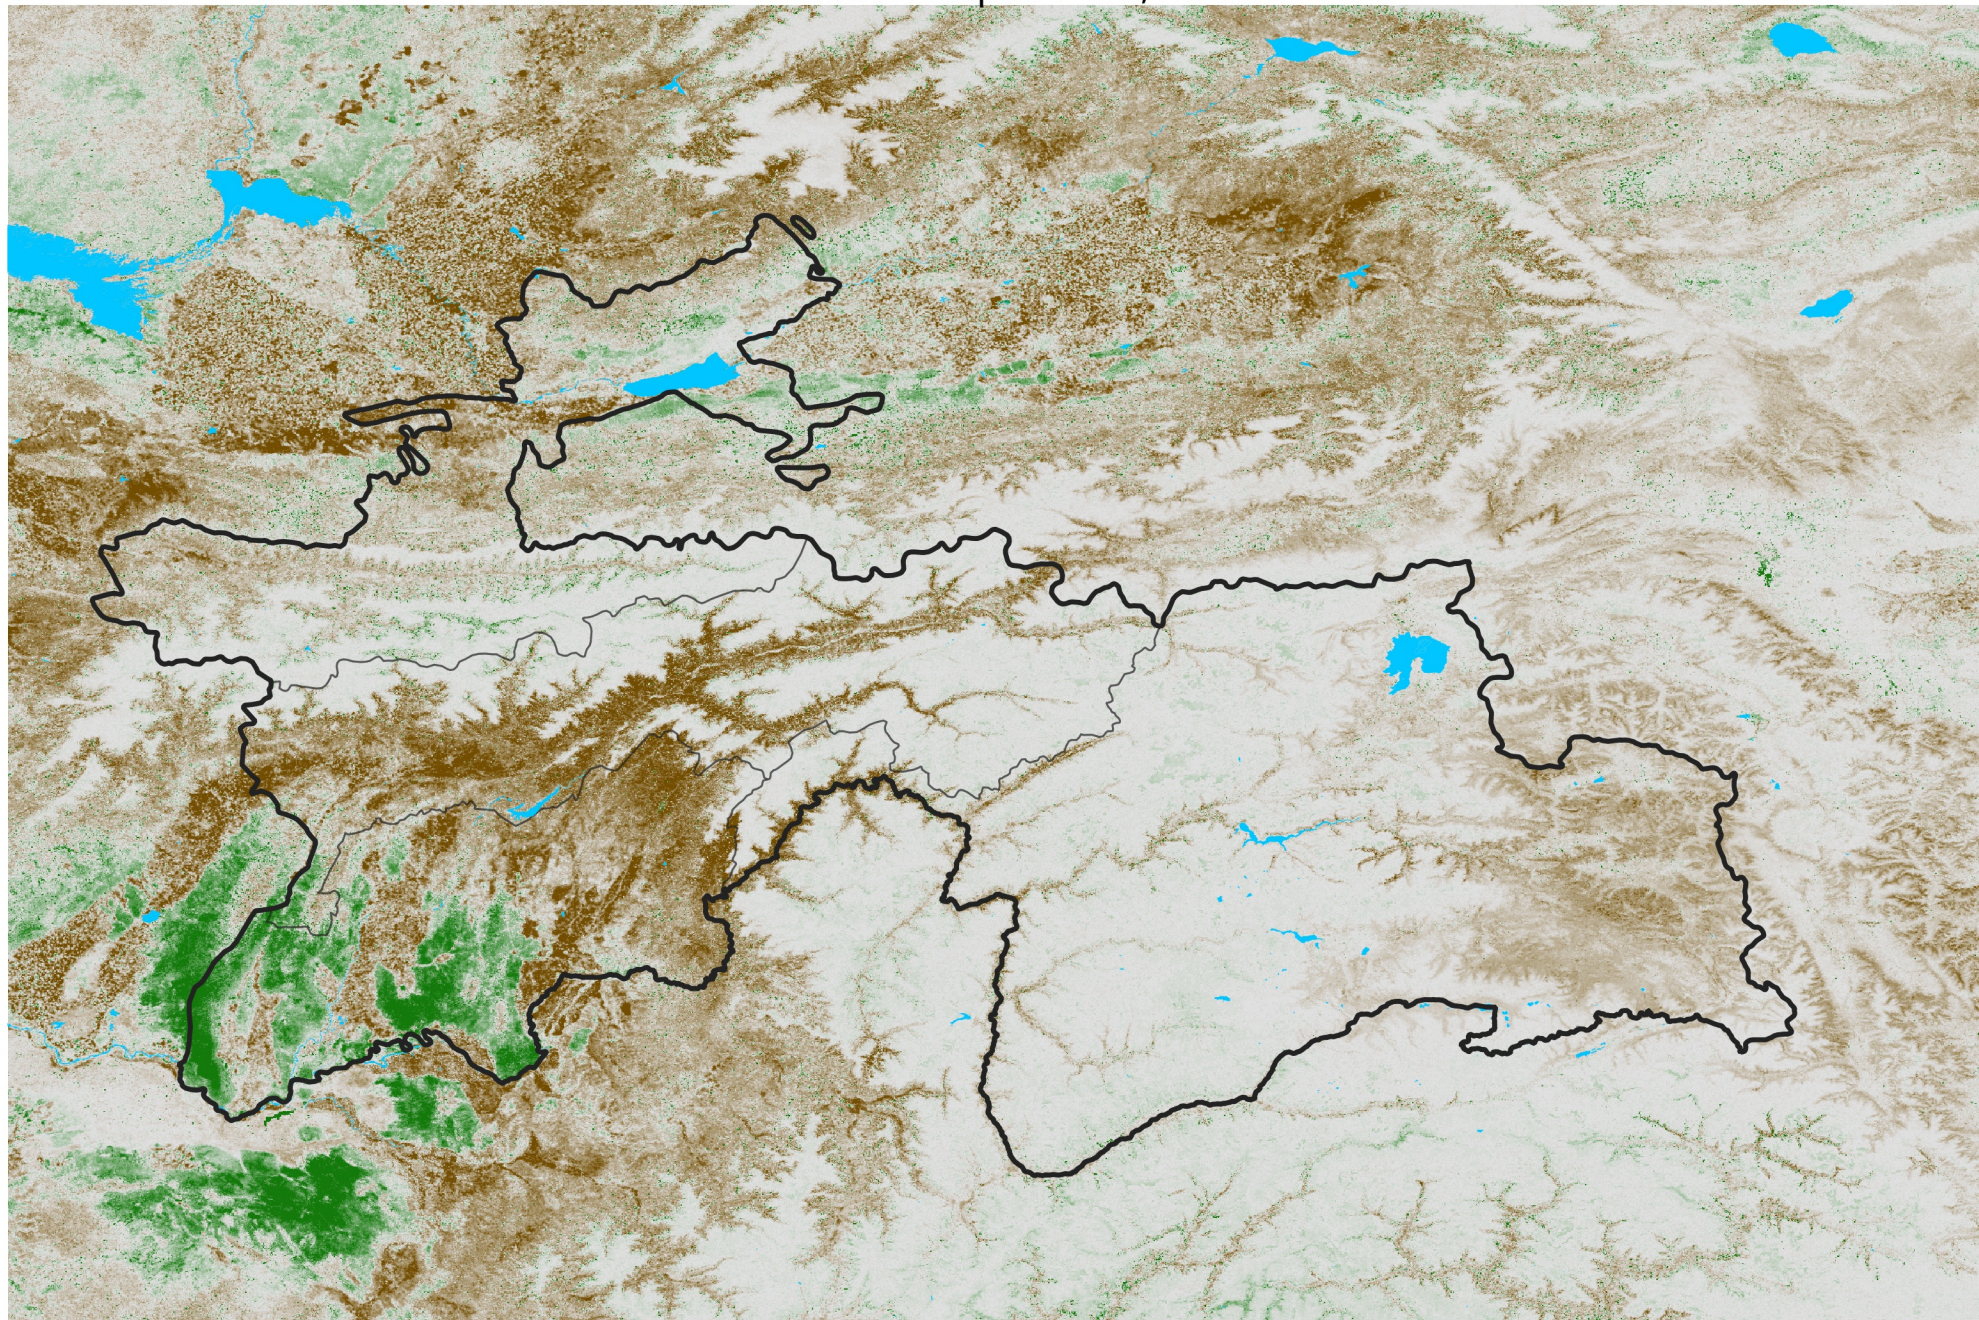

Tajikistan NDVI Anomaly

2012 minus Mean (2012 - 2021)

Period 21 / Apr 06 - 15, 2012

NDVI Anomaly

< -0.3 -0.2 -0.1 -0.05 0.05 0.1 0.2 >0.3

Negative

No Difference

Positive