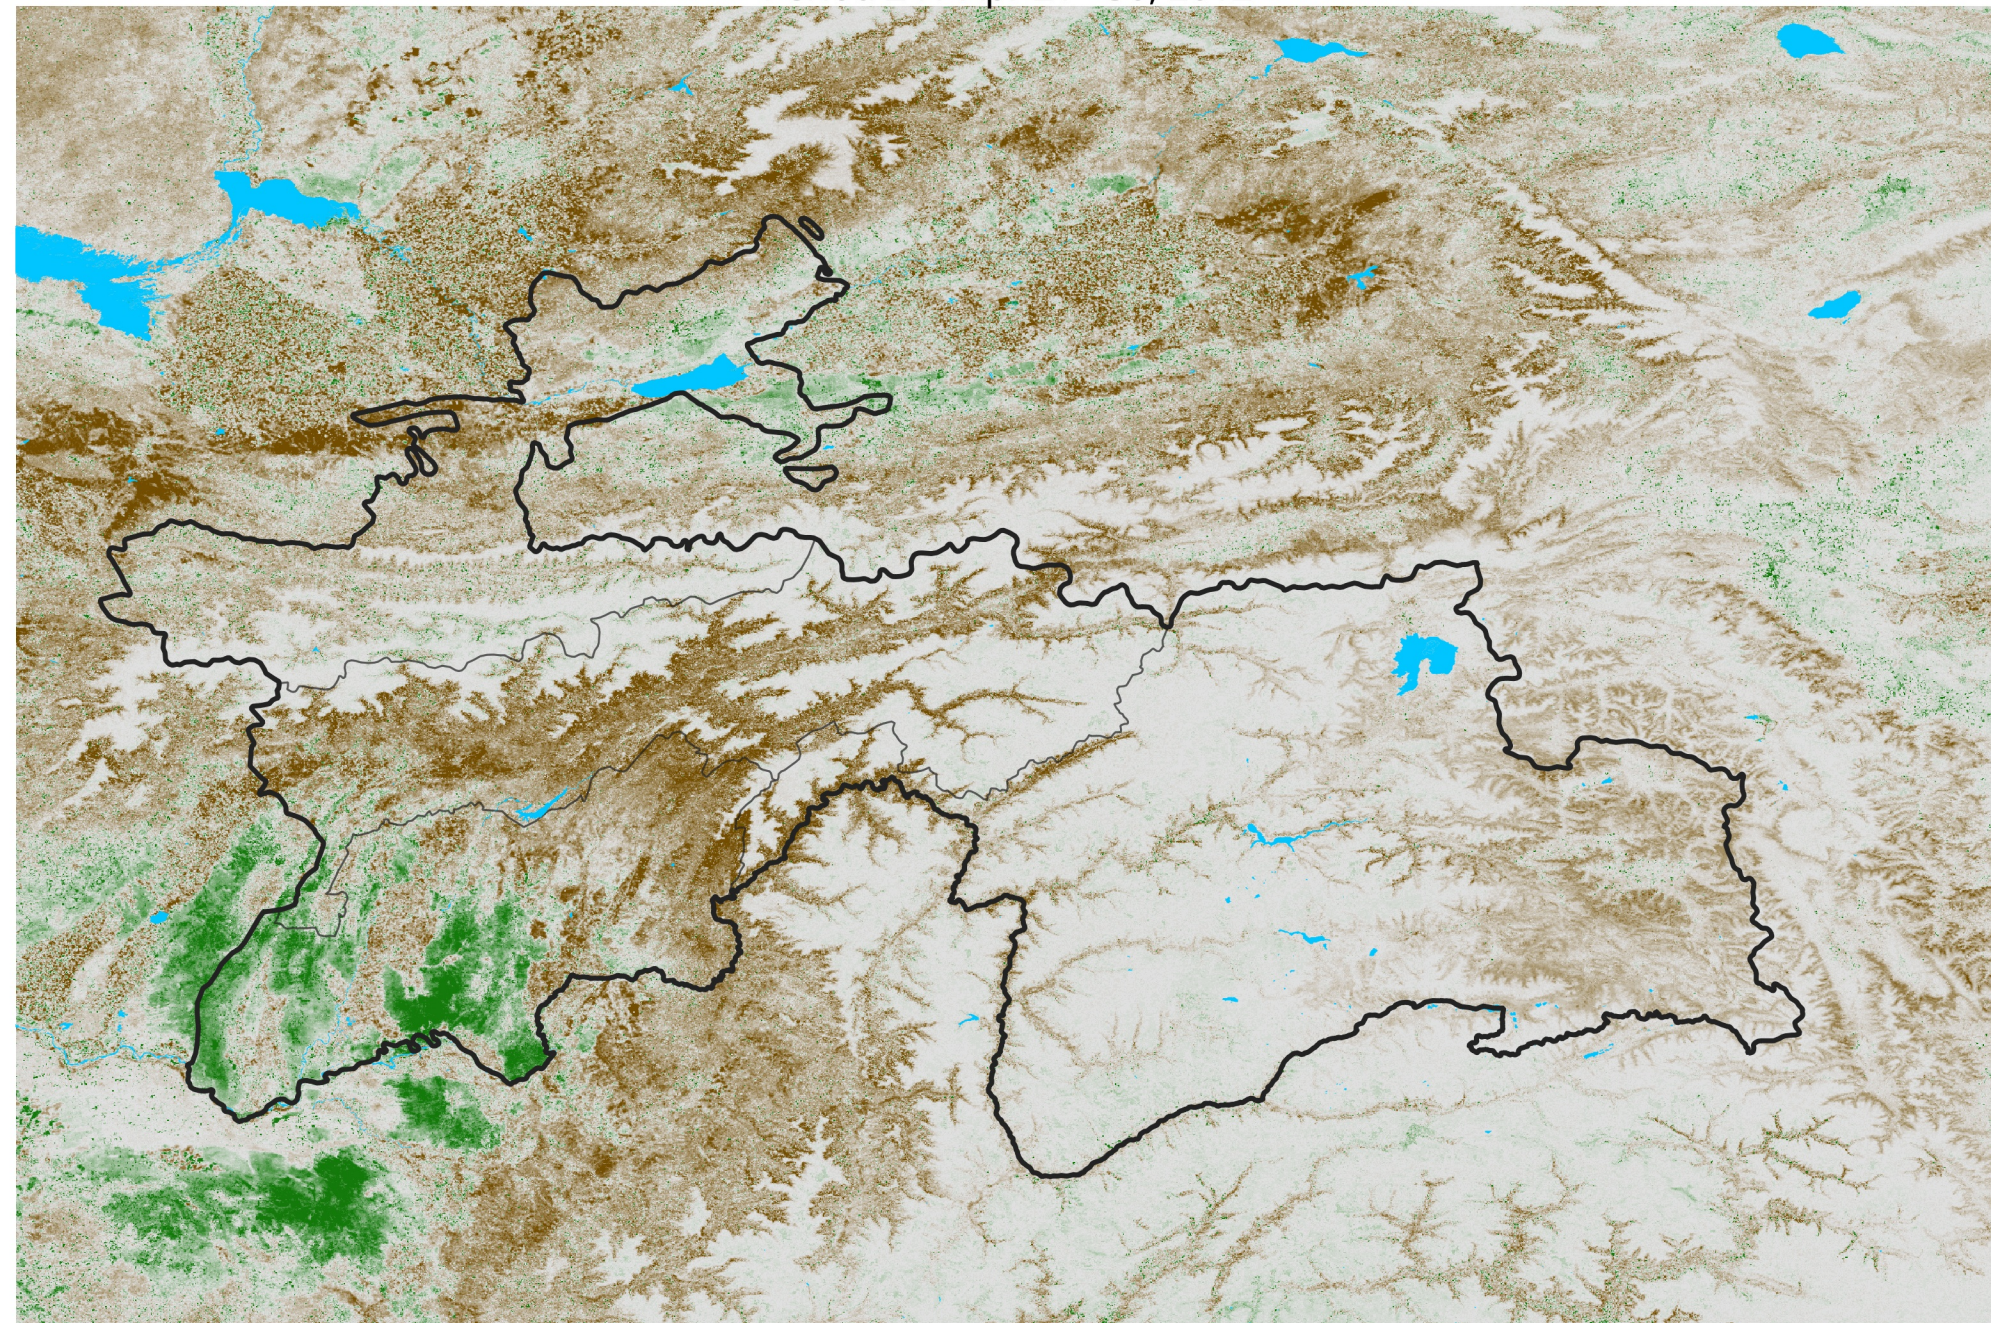

Tajikistan NDVI Anomaly

2012 minus Mean (2012 - 2021)

Period 24 / Apr 21 - 30, 2012

NDVI Anomaly

< -0.3 -0.2 -0.1 -0.05 0.05 0.1 0.2 >0.3

Negative

No Difference

Positive