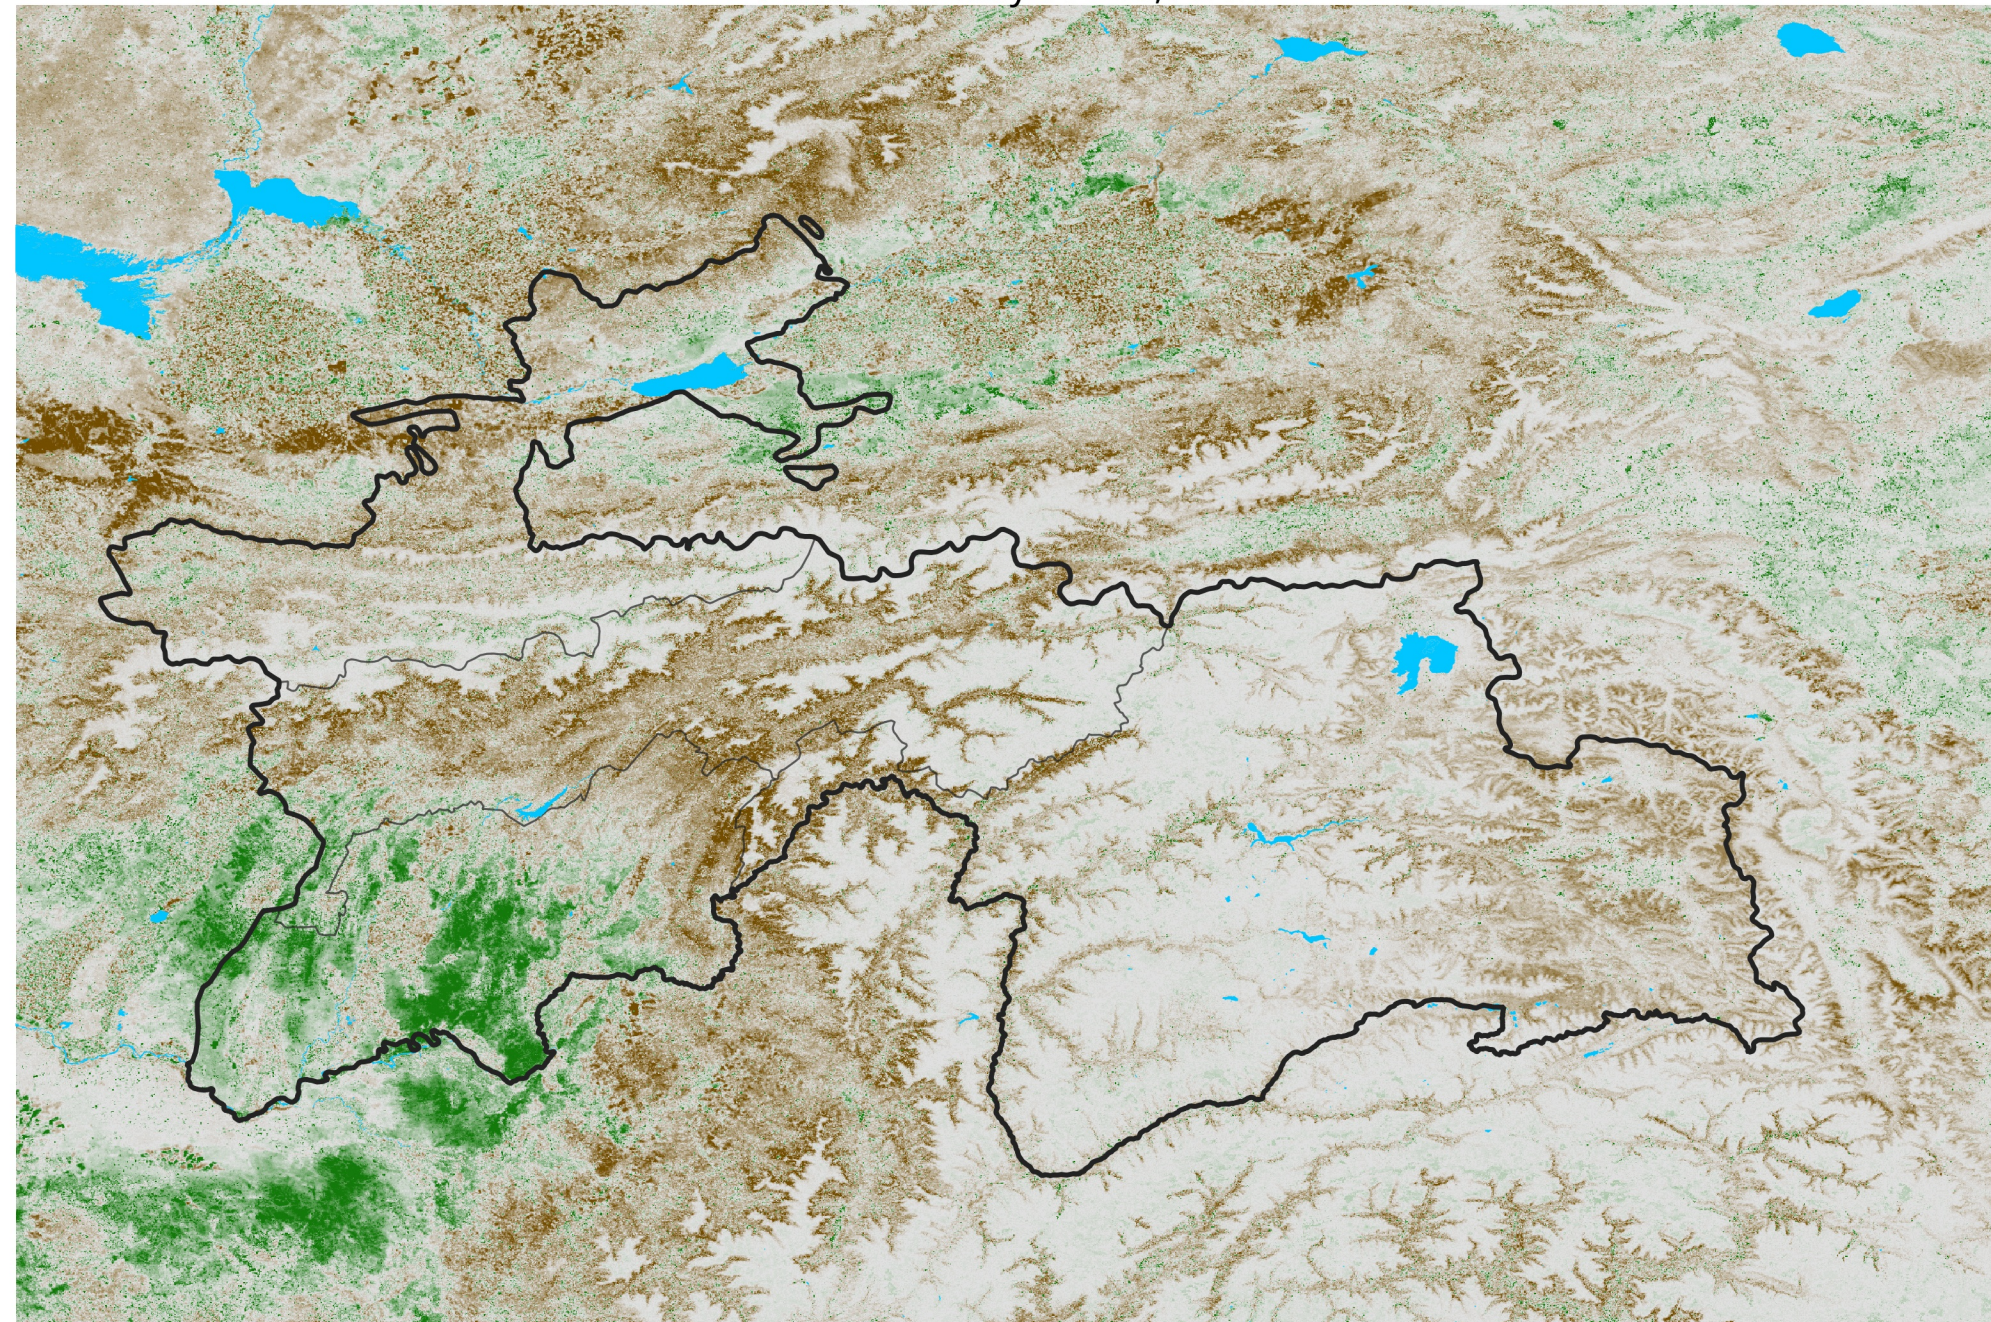

Tajikistan NDVI Anomaly

2012 minus Mean (2012 - 2021)

Period 27 / May 06 - 15, 2012

NDVI Anomaly

< -0.3 -0.2 -0.1 -0.05 0.05 0.1 0.2 >0.3

Negative

No Difference

Positive