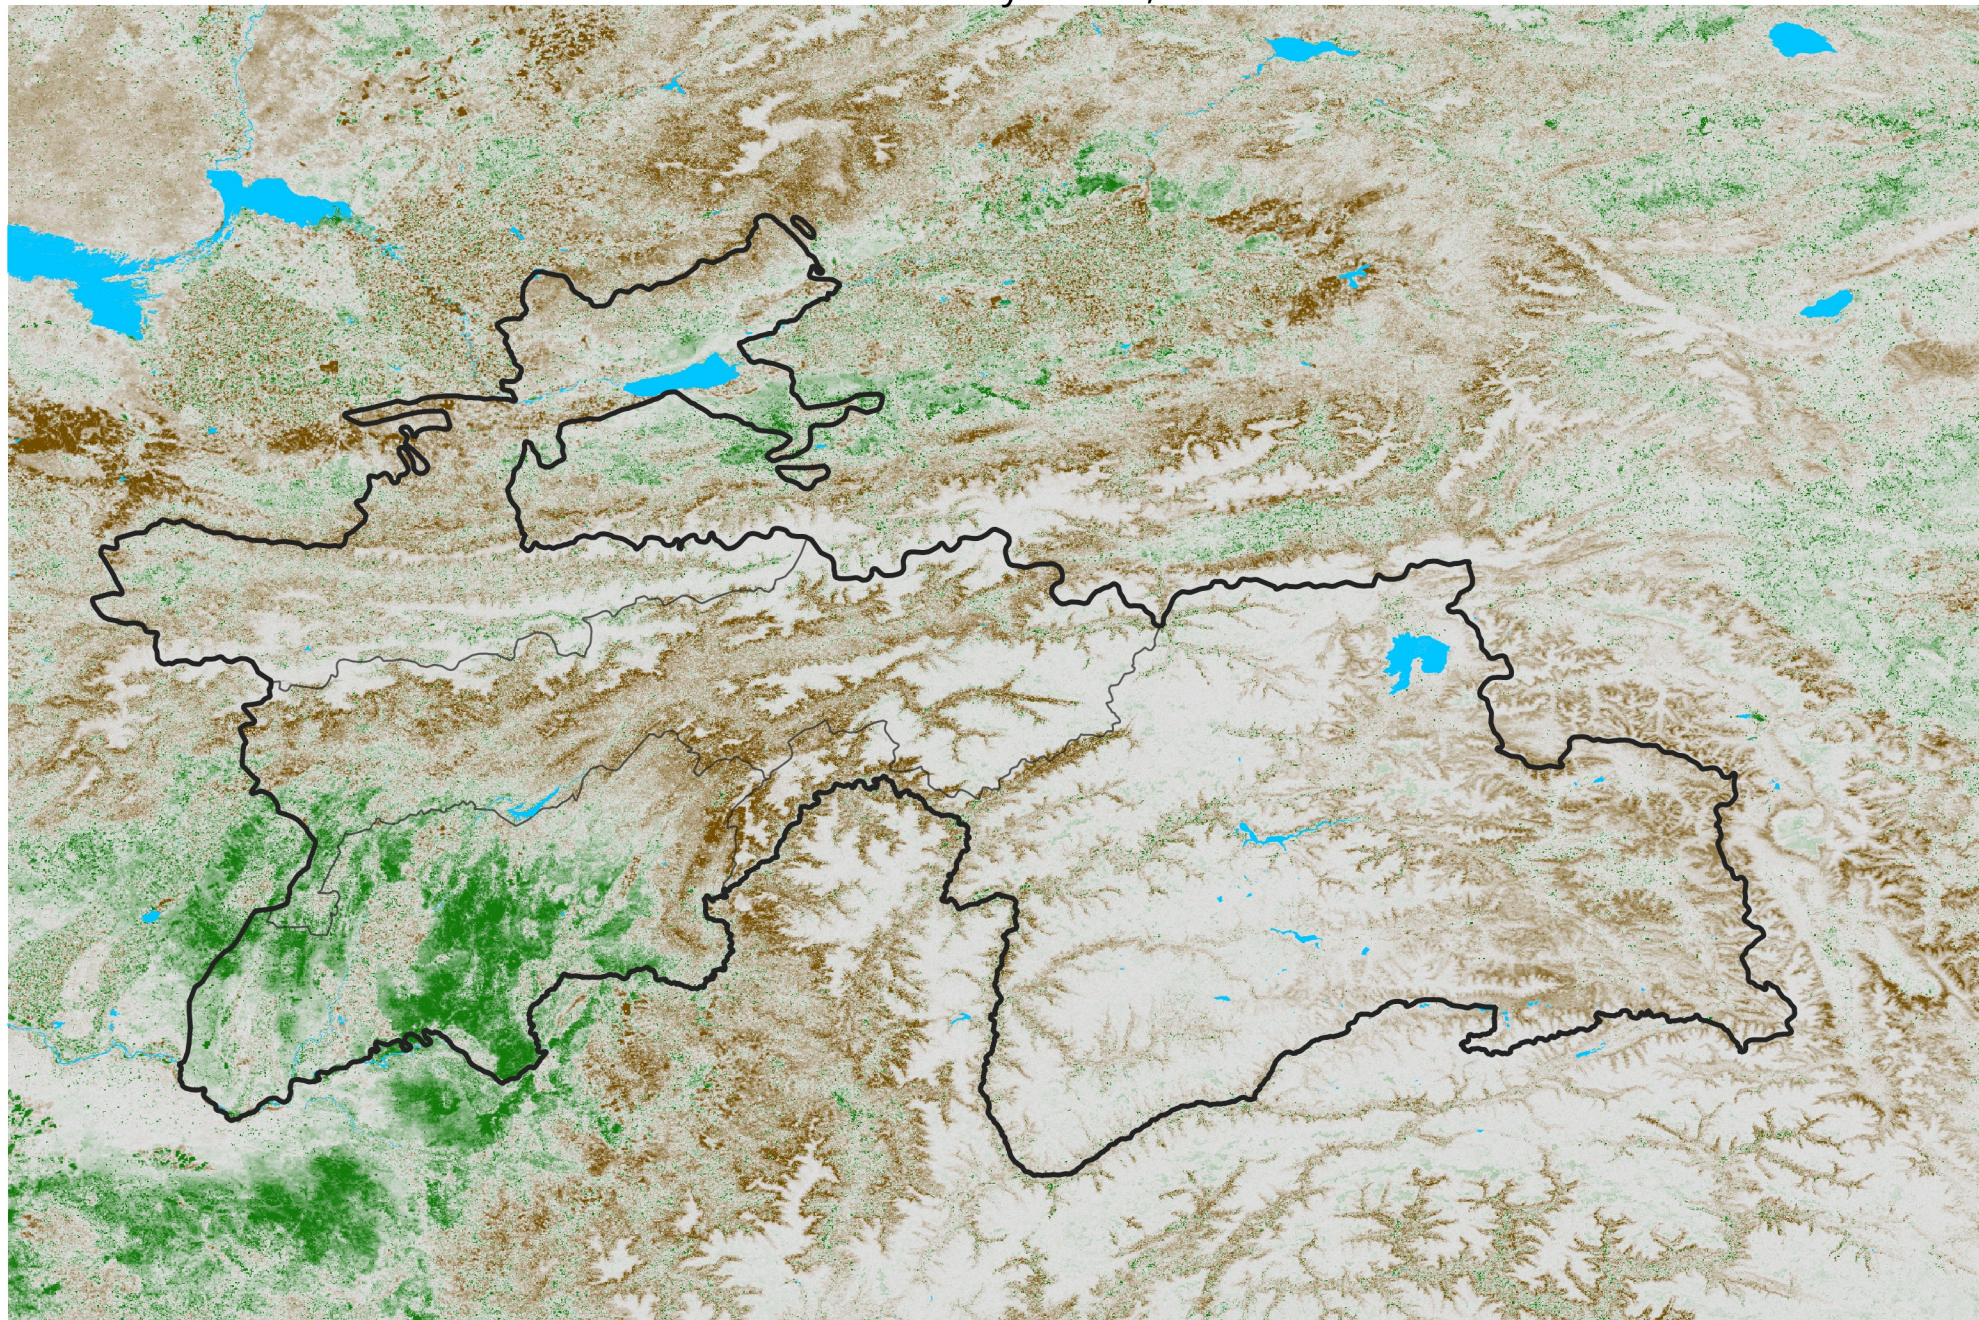

Tajikistan NDVI Anomaly

2012 minus Mean (2012 - 2021)

Period 28 / May 11 - 20, 2012

NDVI Anomaly

< -0.3 -0.2 -0.1 -0.05 0.05 0.1 0.2 > 0.3

Negative

No Difference

Positive