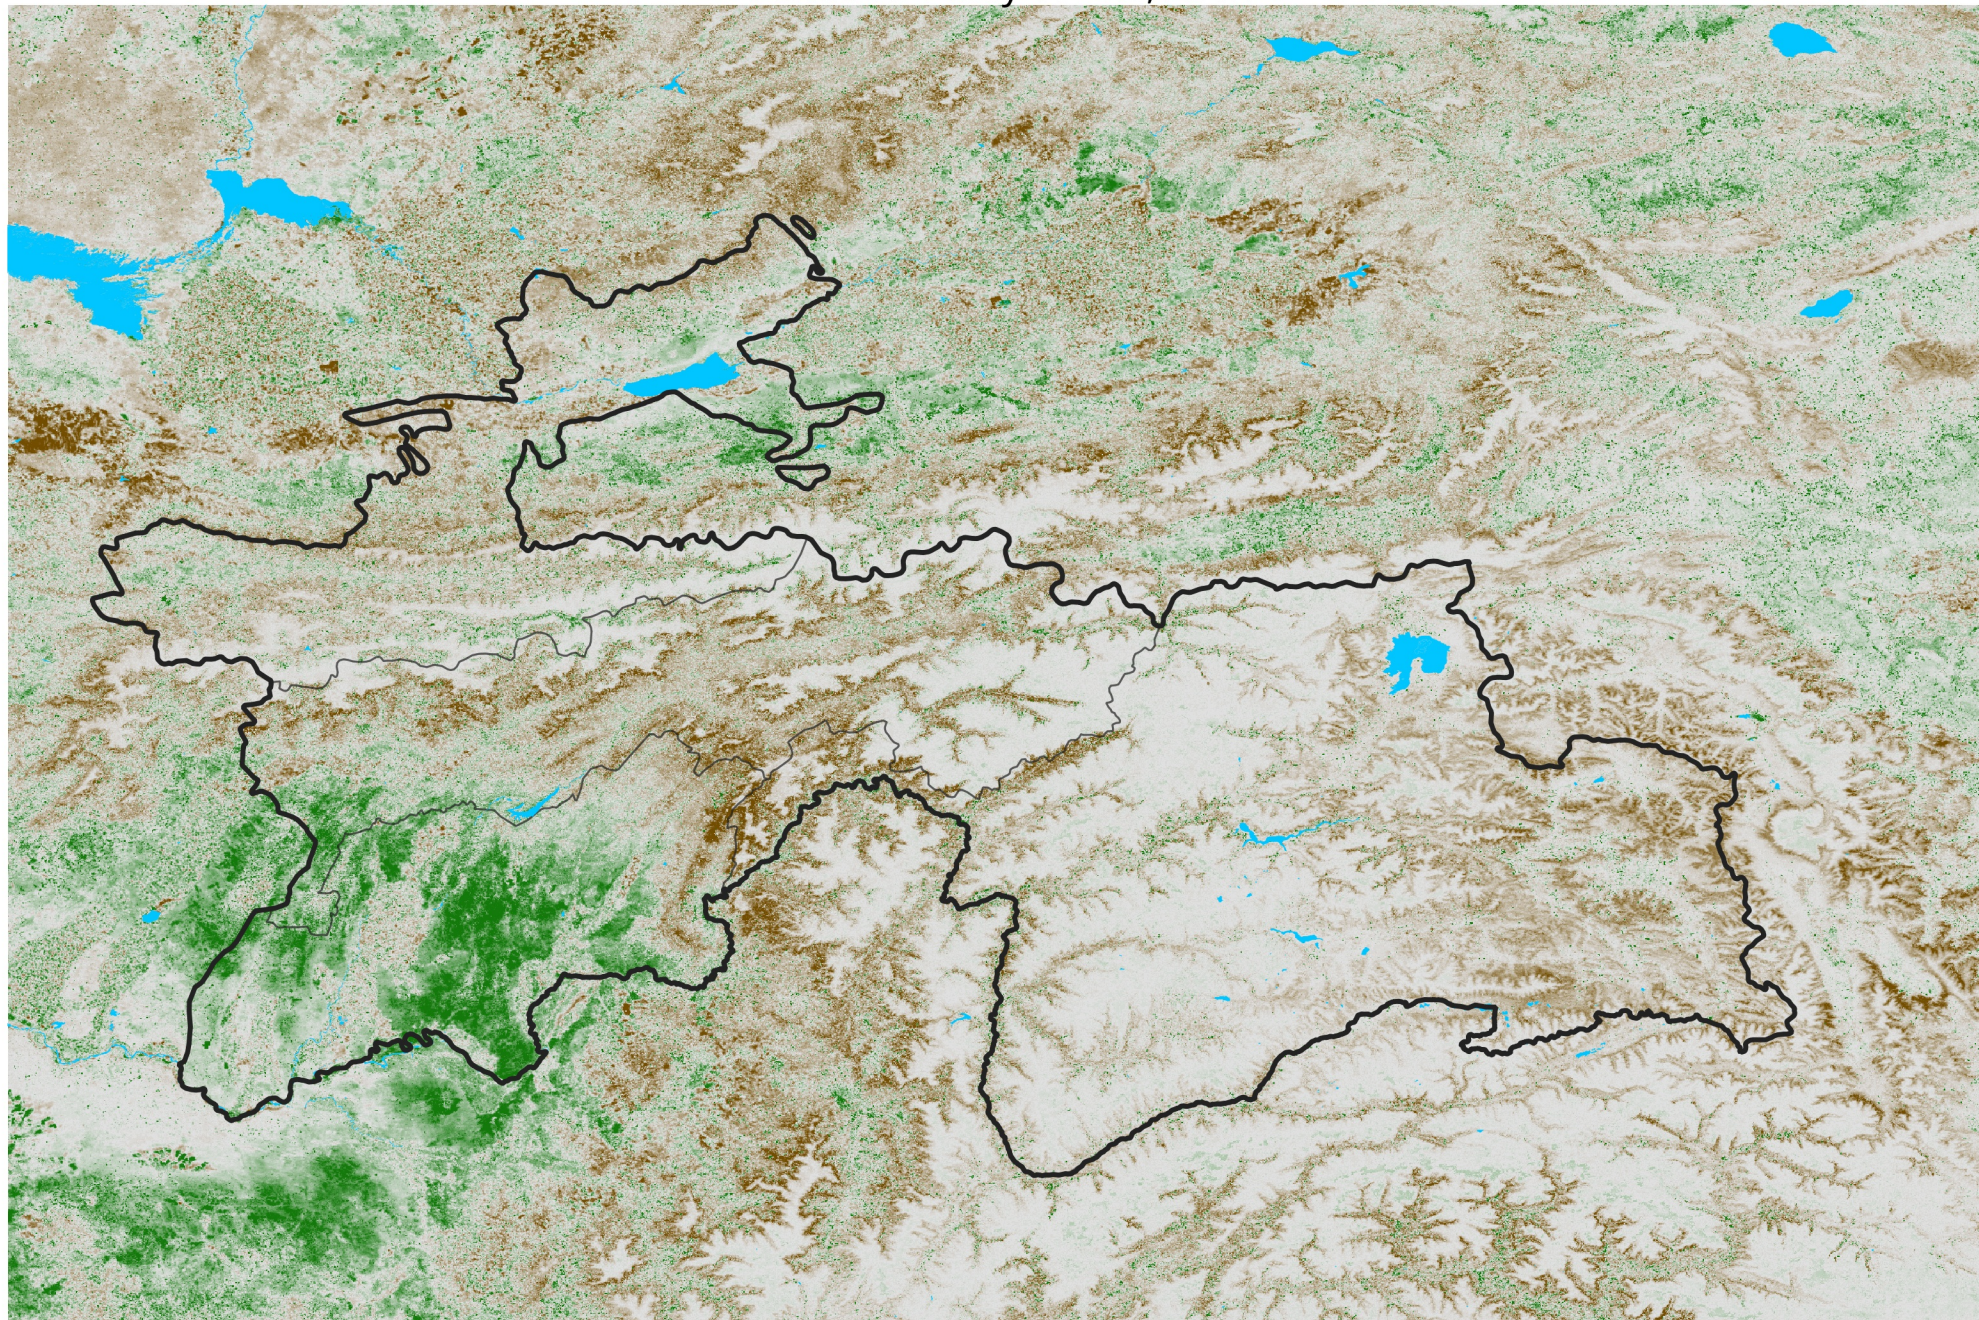

Tajikistan NDVI Anomaly

2012 minus Mean (2012 - 2021)

Period 29 / May 16 - 25, 2012

NDVI Anomaly

< -0.3 -0.2 -0.1 -0.05 0.05 0.1 0.2 > 0.3

Negative

No Difference

Positive