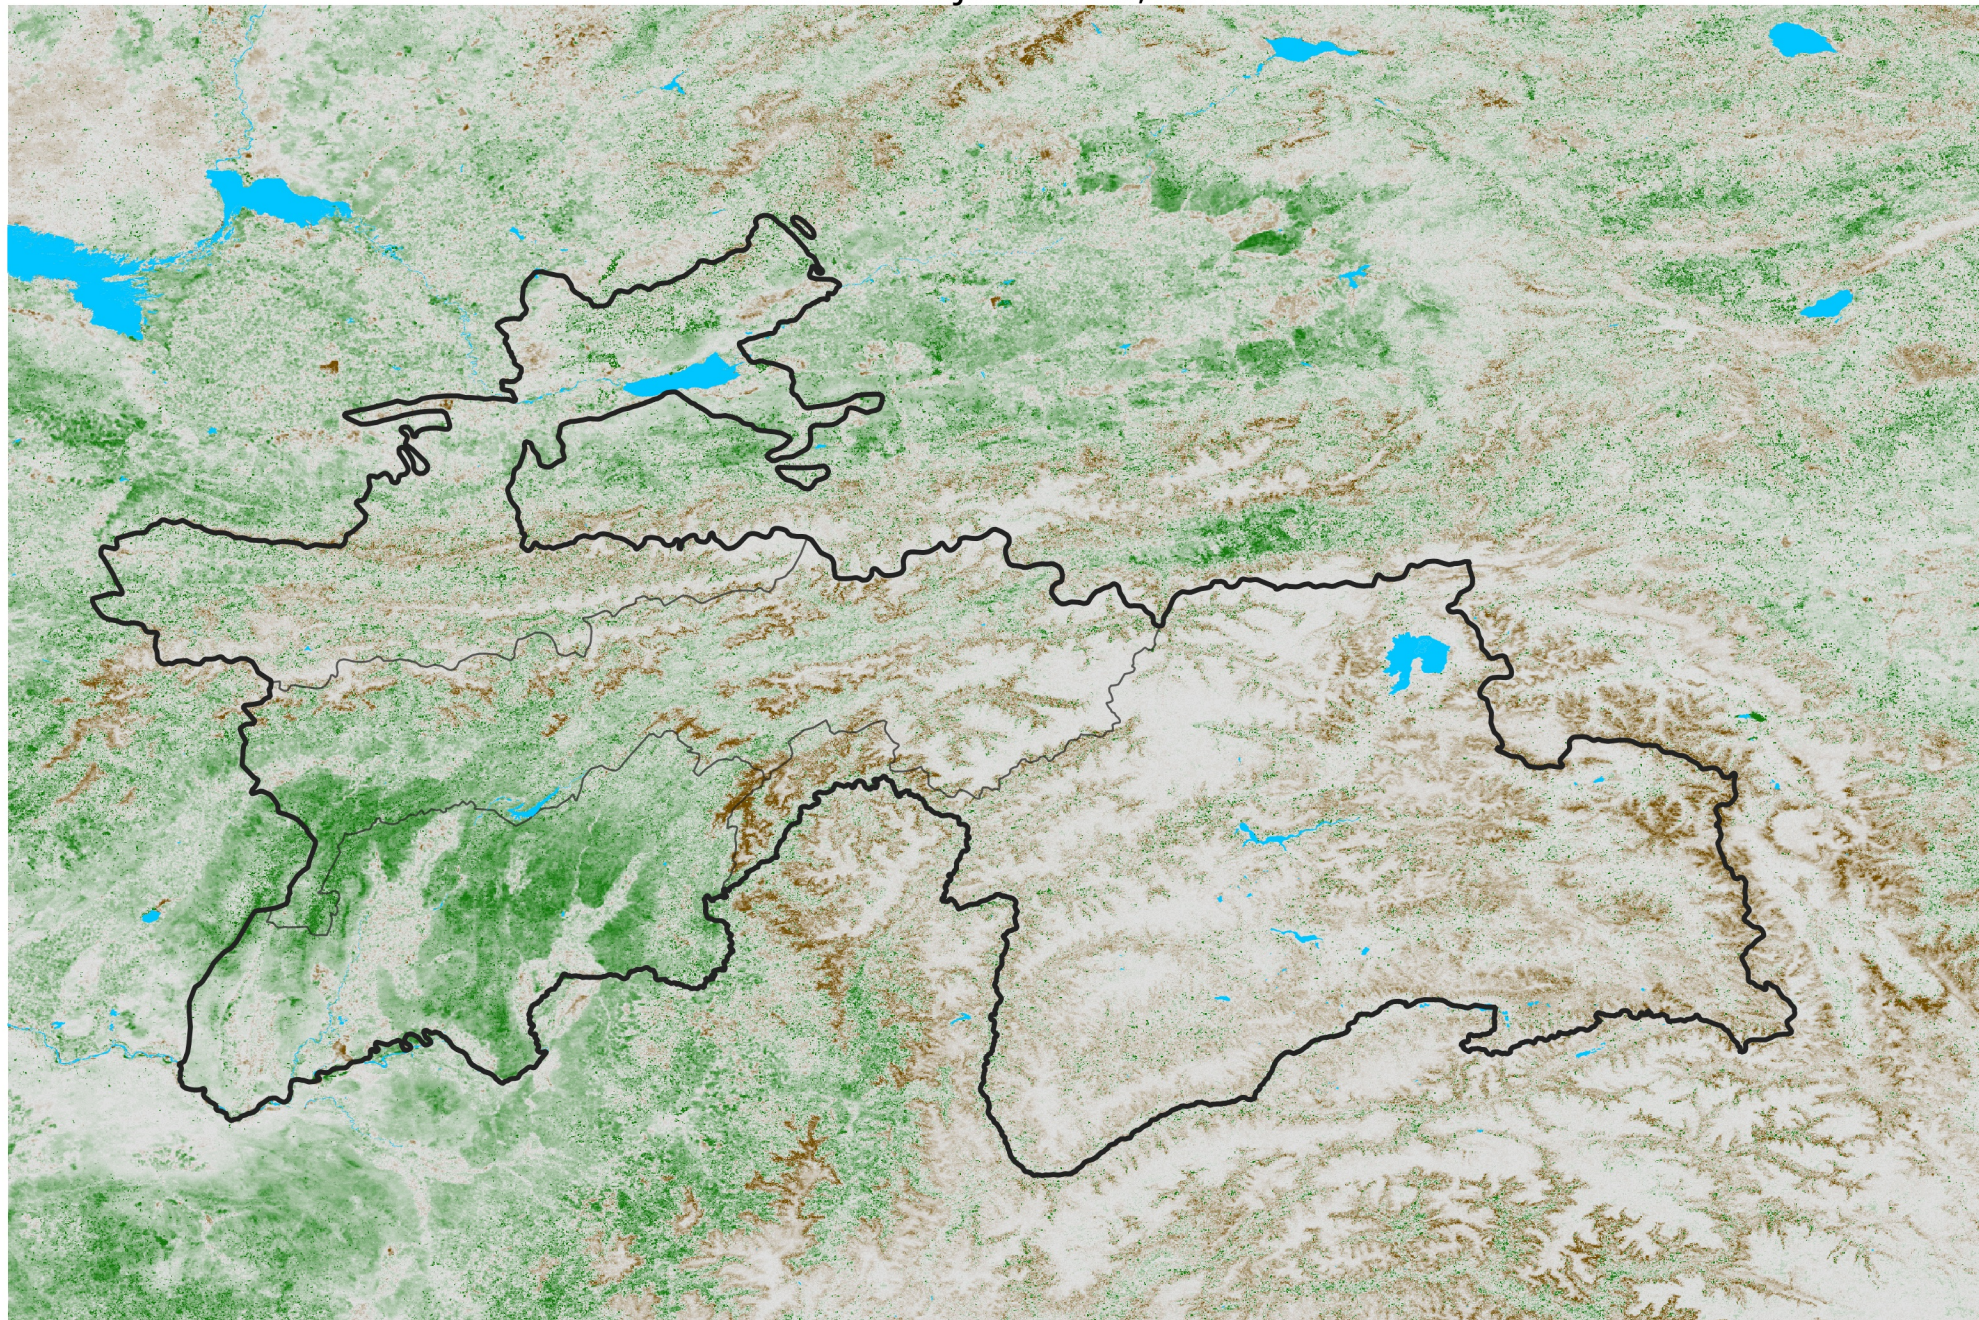

Tajikistan NDVI Anomaly

2012 minus Mean (2012 - 2021)

Period 35 / Jun 16 - 25, 2012

NDVI Anomaly

< -0.3 -0.2 -0.1 -0.05 0.05 0.1 0.2 >0.3

Negative

No Difference

Positive