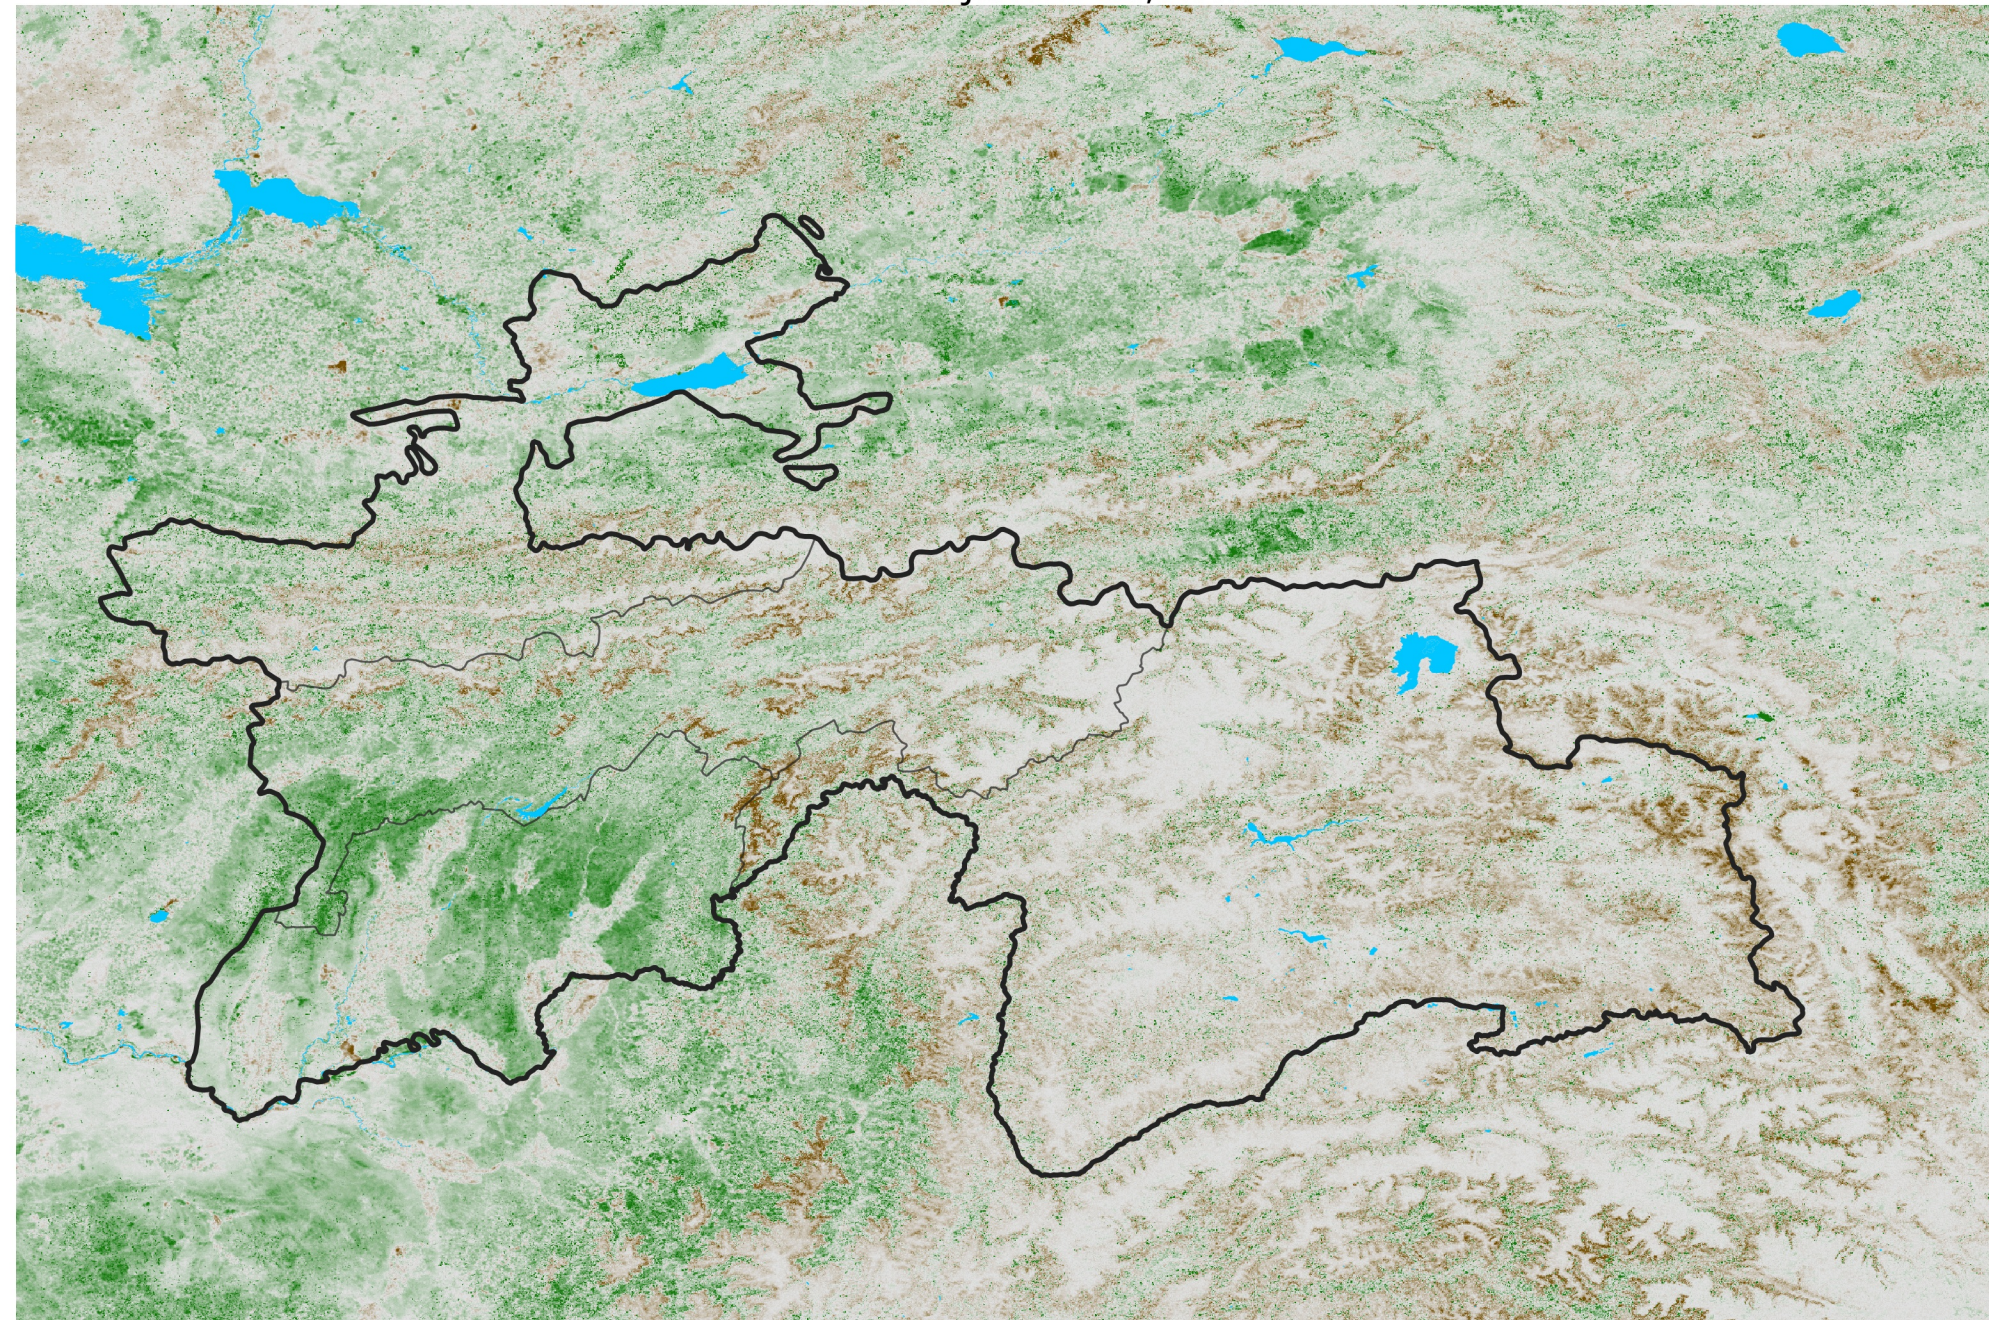

Tajikistan NDVI Anomaly

2012 minus Mean (2012 - 2021)

Period 36 / Jun 21 - 30, 2012

NDVI Anomaly

< -0.3 -0.2 -0.1 -0.05 0.05 0.1 0.2 > 0.3

Negative

No Difference

Positive