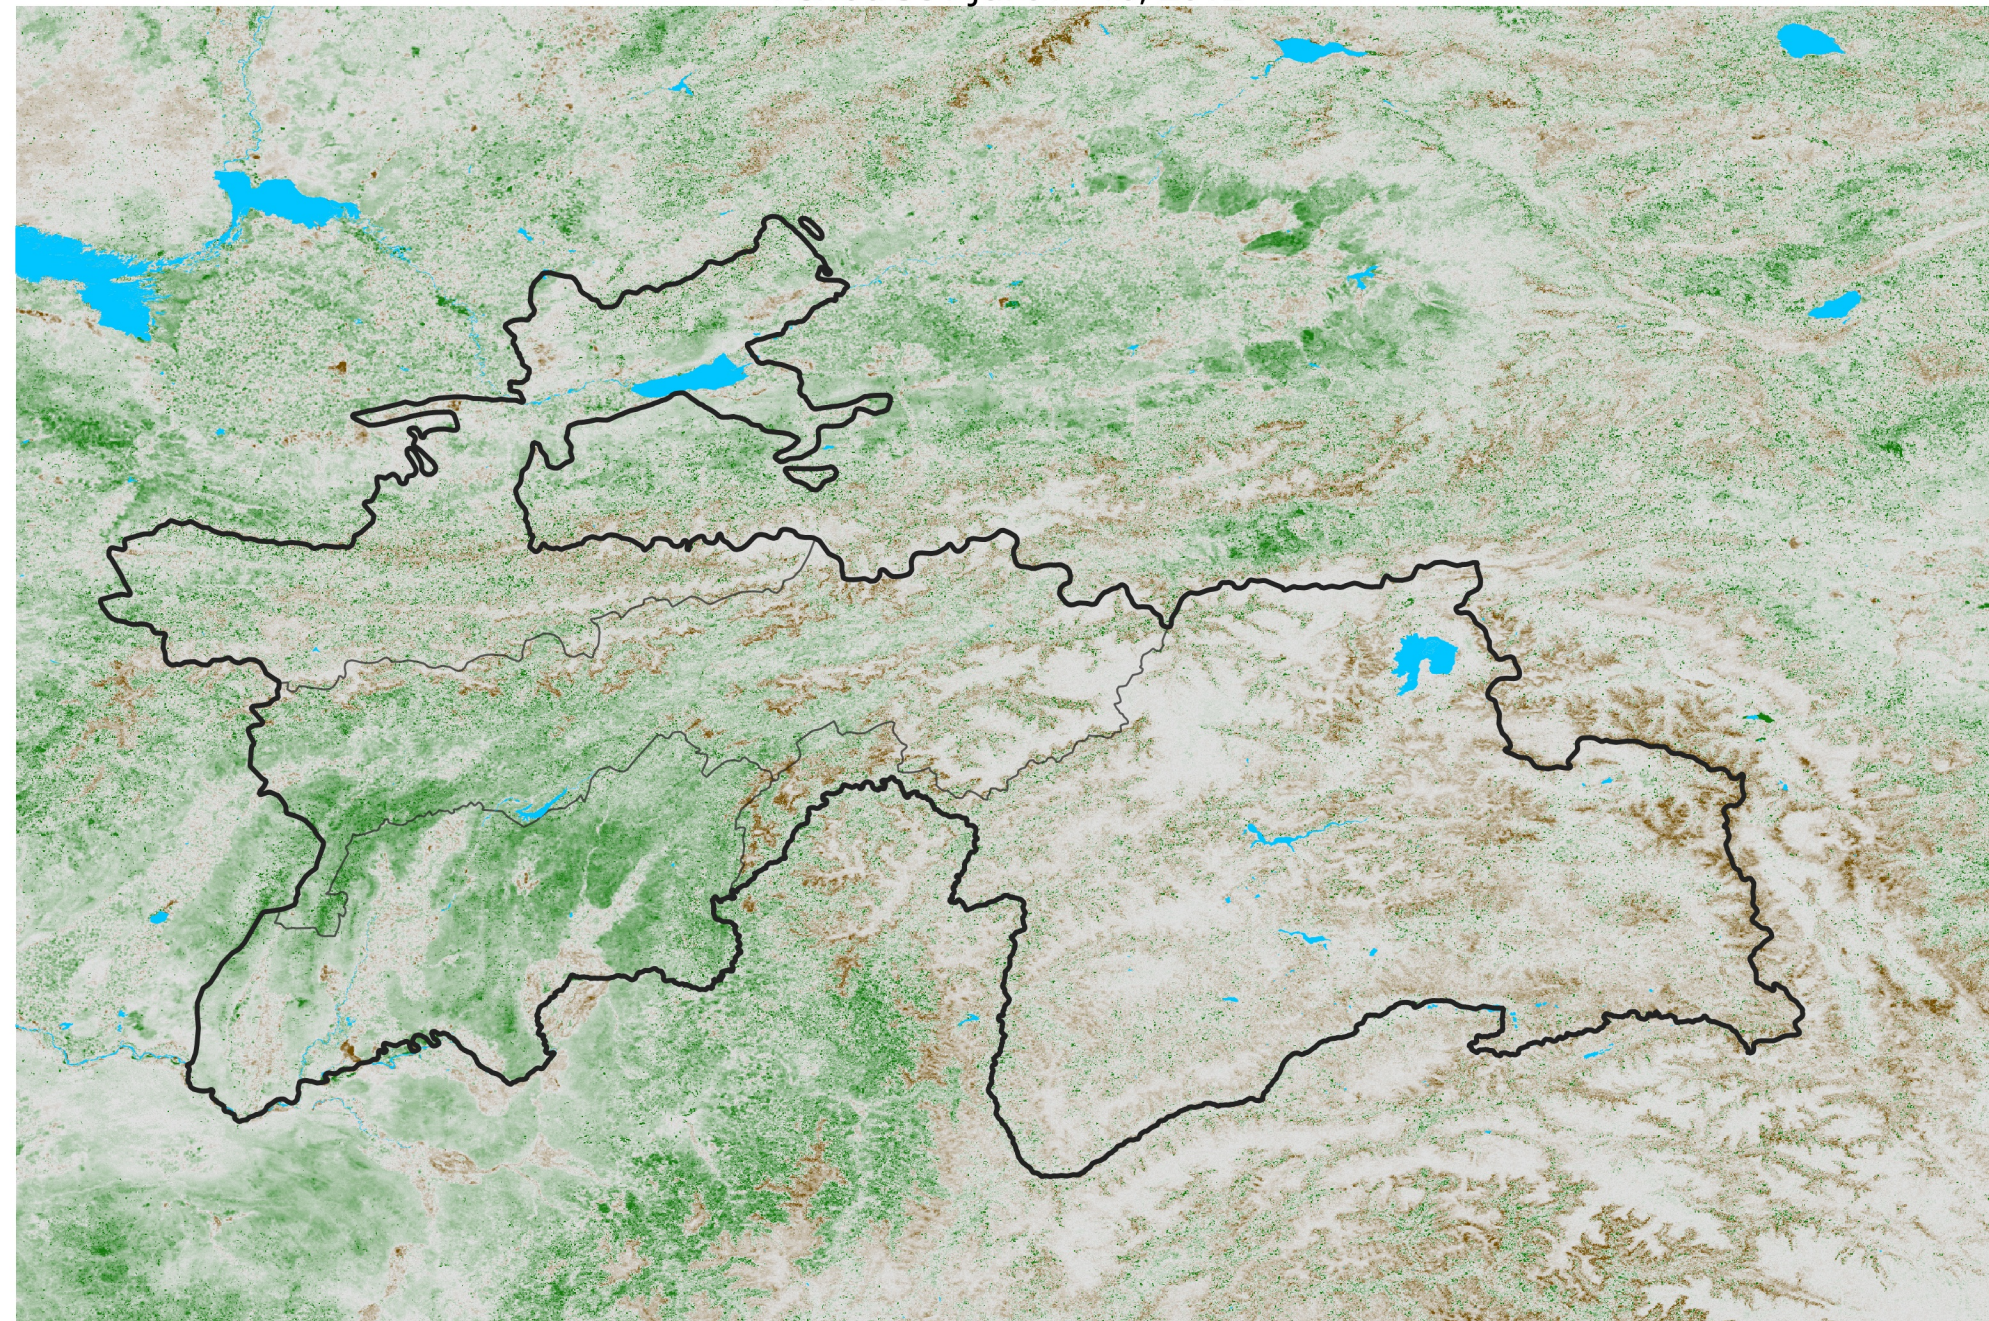

Tajikistan NDVI Anomaly

2012 minus Mean (2012 - 2021)

Period 38 / Jul 01 - 10, 2012

NDVI Anomaly

< -0.3 -0.2 -0.1 -0.05 0.05 0.1 0.2 > 0.3

Negative

No Difference

Positive