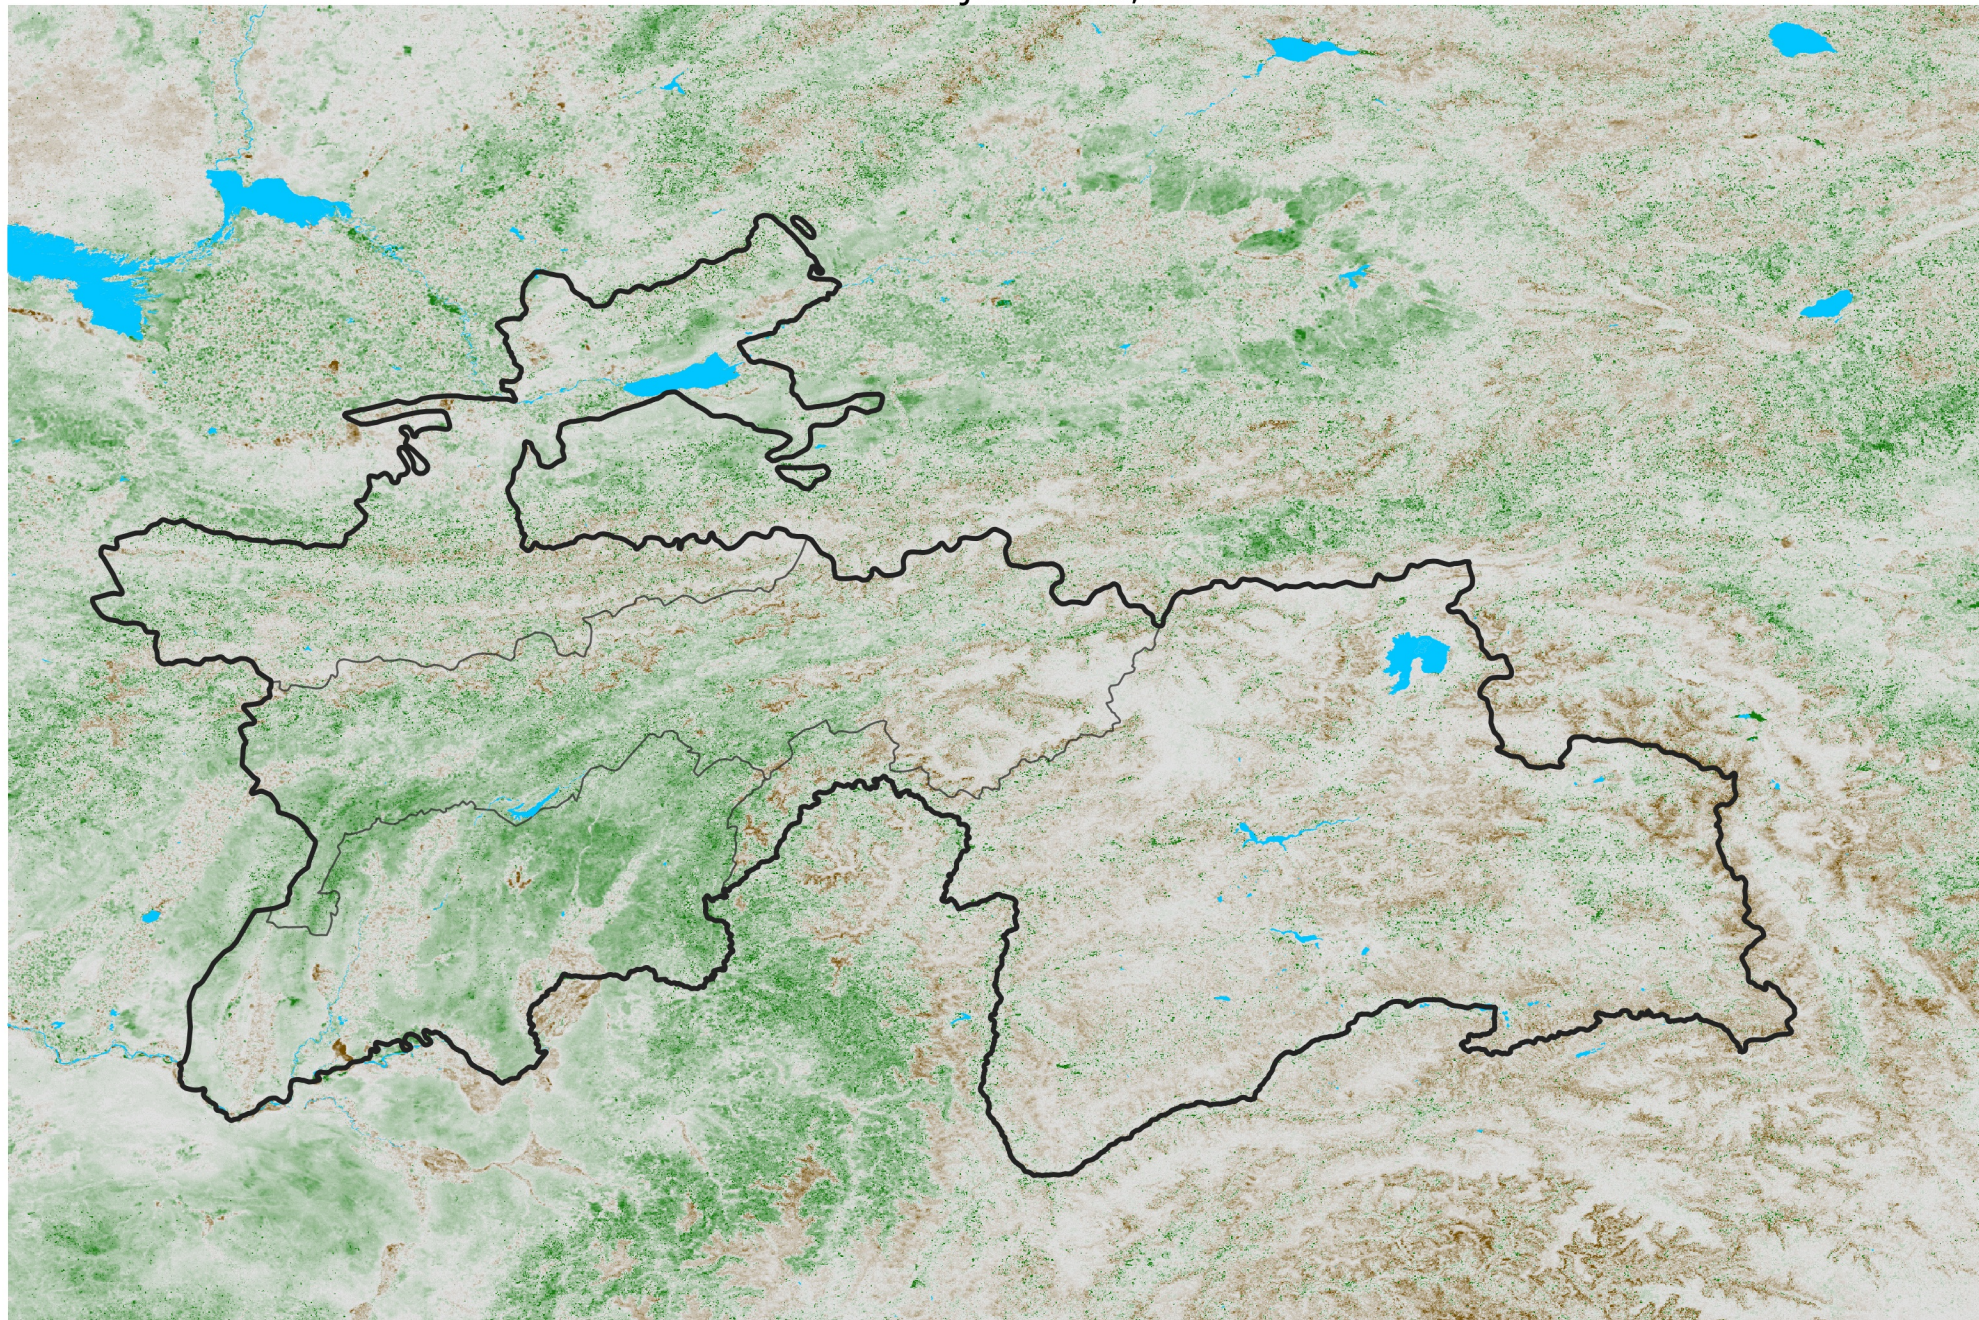

Tajikistan NDVI Anomaly

2012 minus Mean (2012 - 2021)

Period 41 / Jul 16 - 25, 2012

NDVI Anomaly

< -0.3 -0.2 -0.1 -0.05 0.05 0.1 0.2 > 0.3

Negative

No Difference

Positive