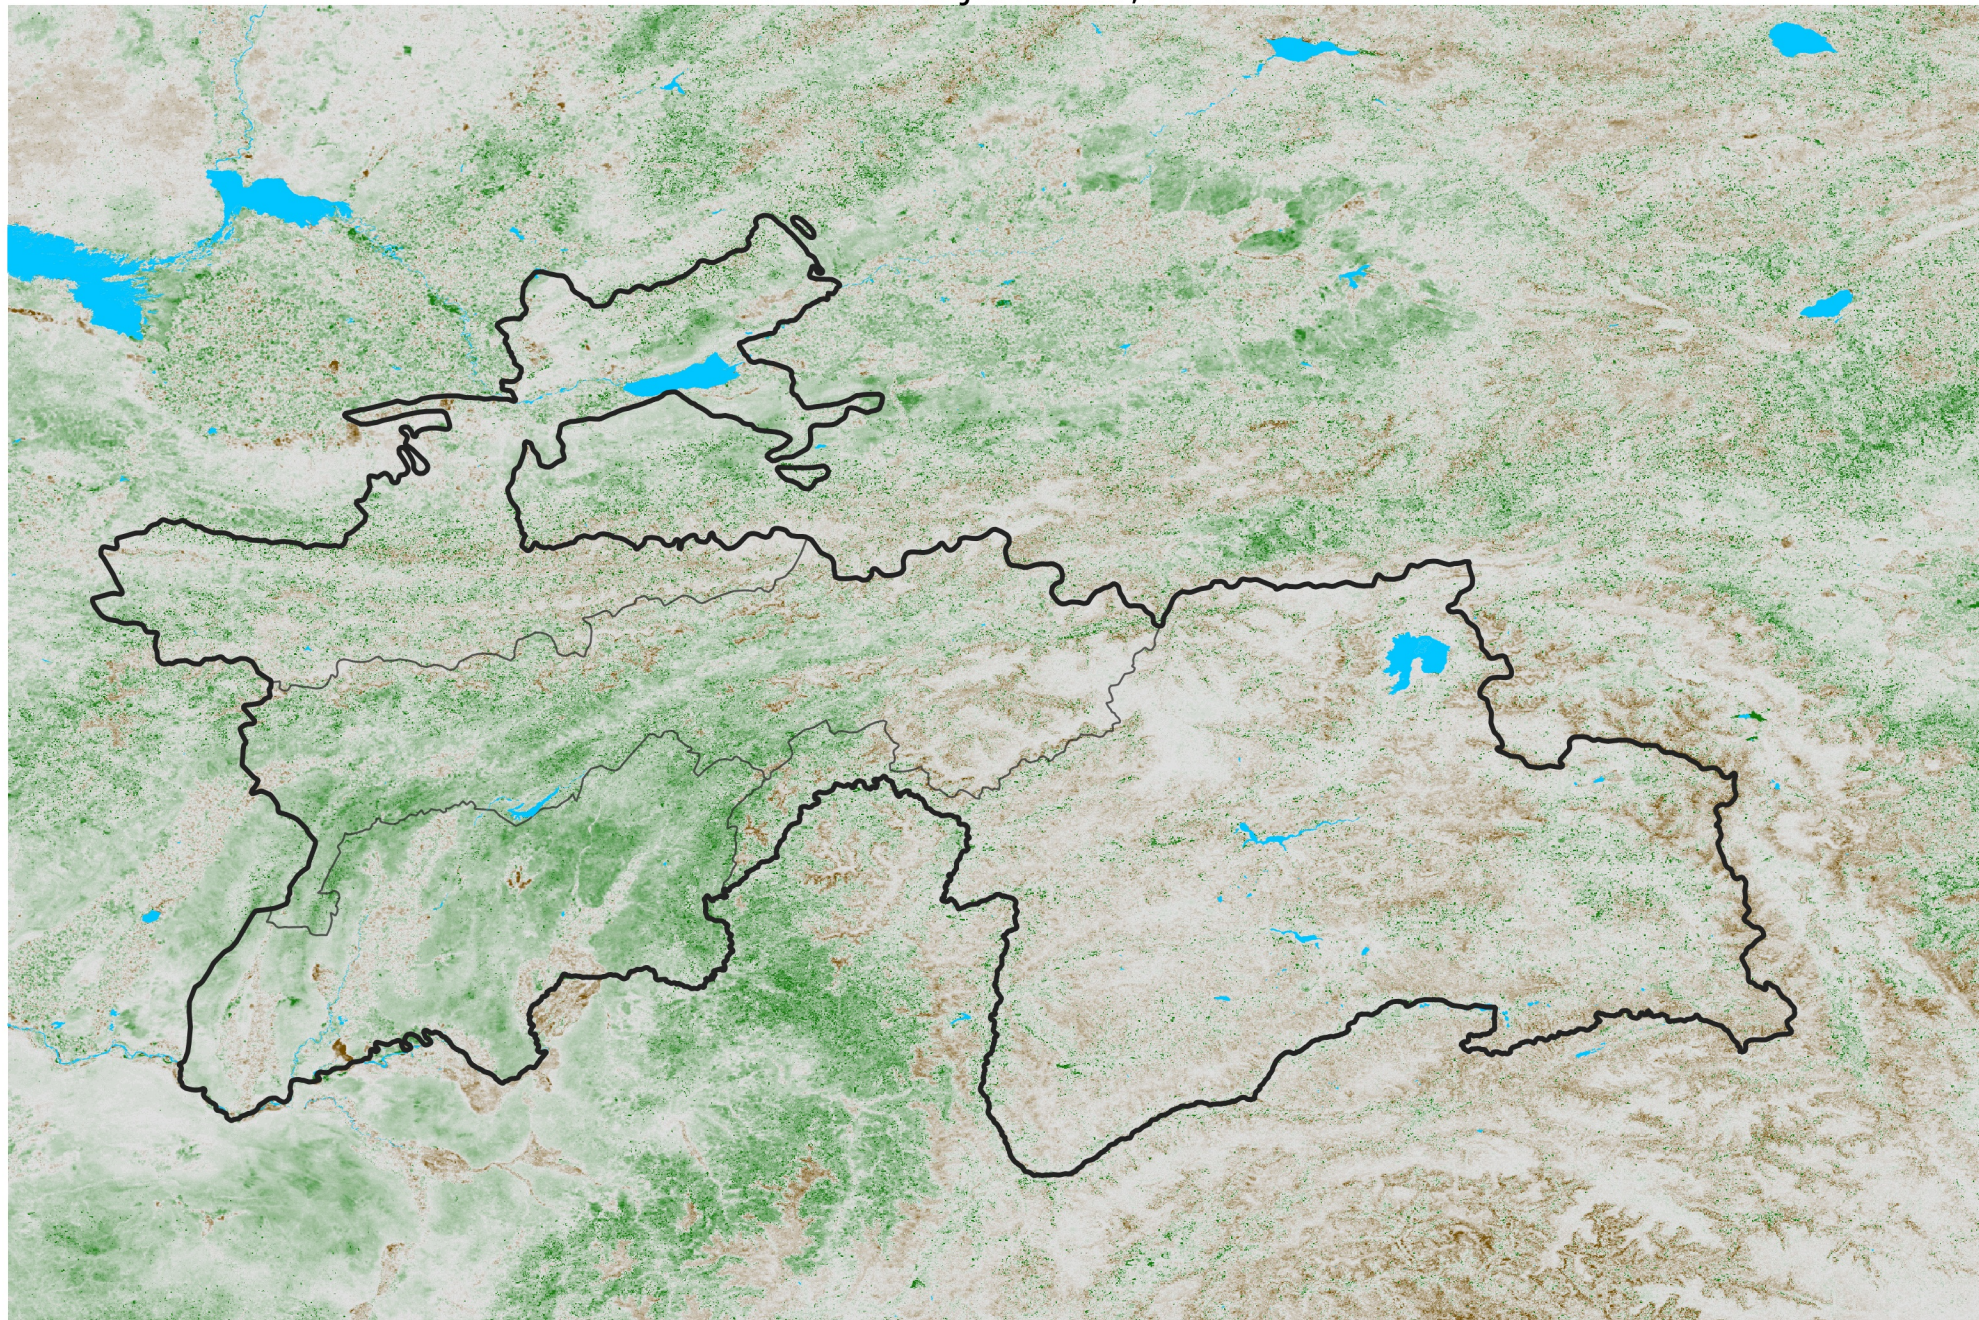

Tajikistan NDVI Anomaly

2012 minus Mean (2012 - 2021)

Period 42 / Jul 21 - 31, 2012

NDVI Anomaly

< -0.3 -0.2 -0.1 -0.05 0.05 0.1 0.2 > 0.3

Negative

No Difference

Positive