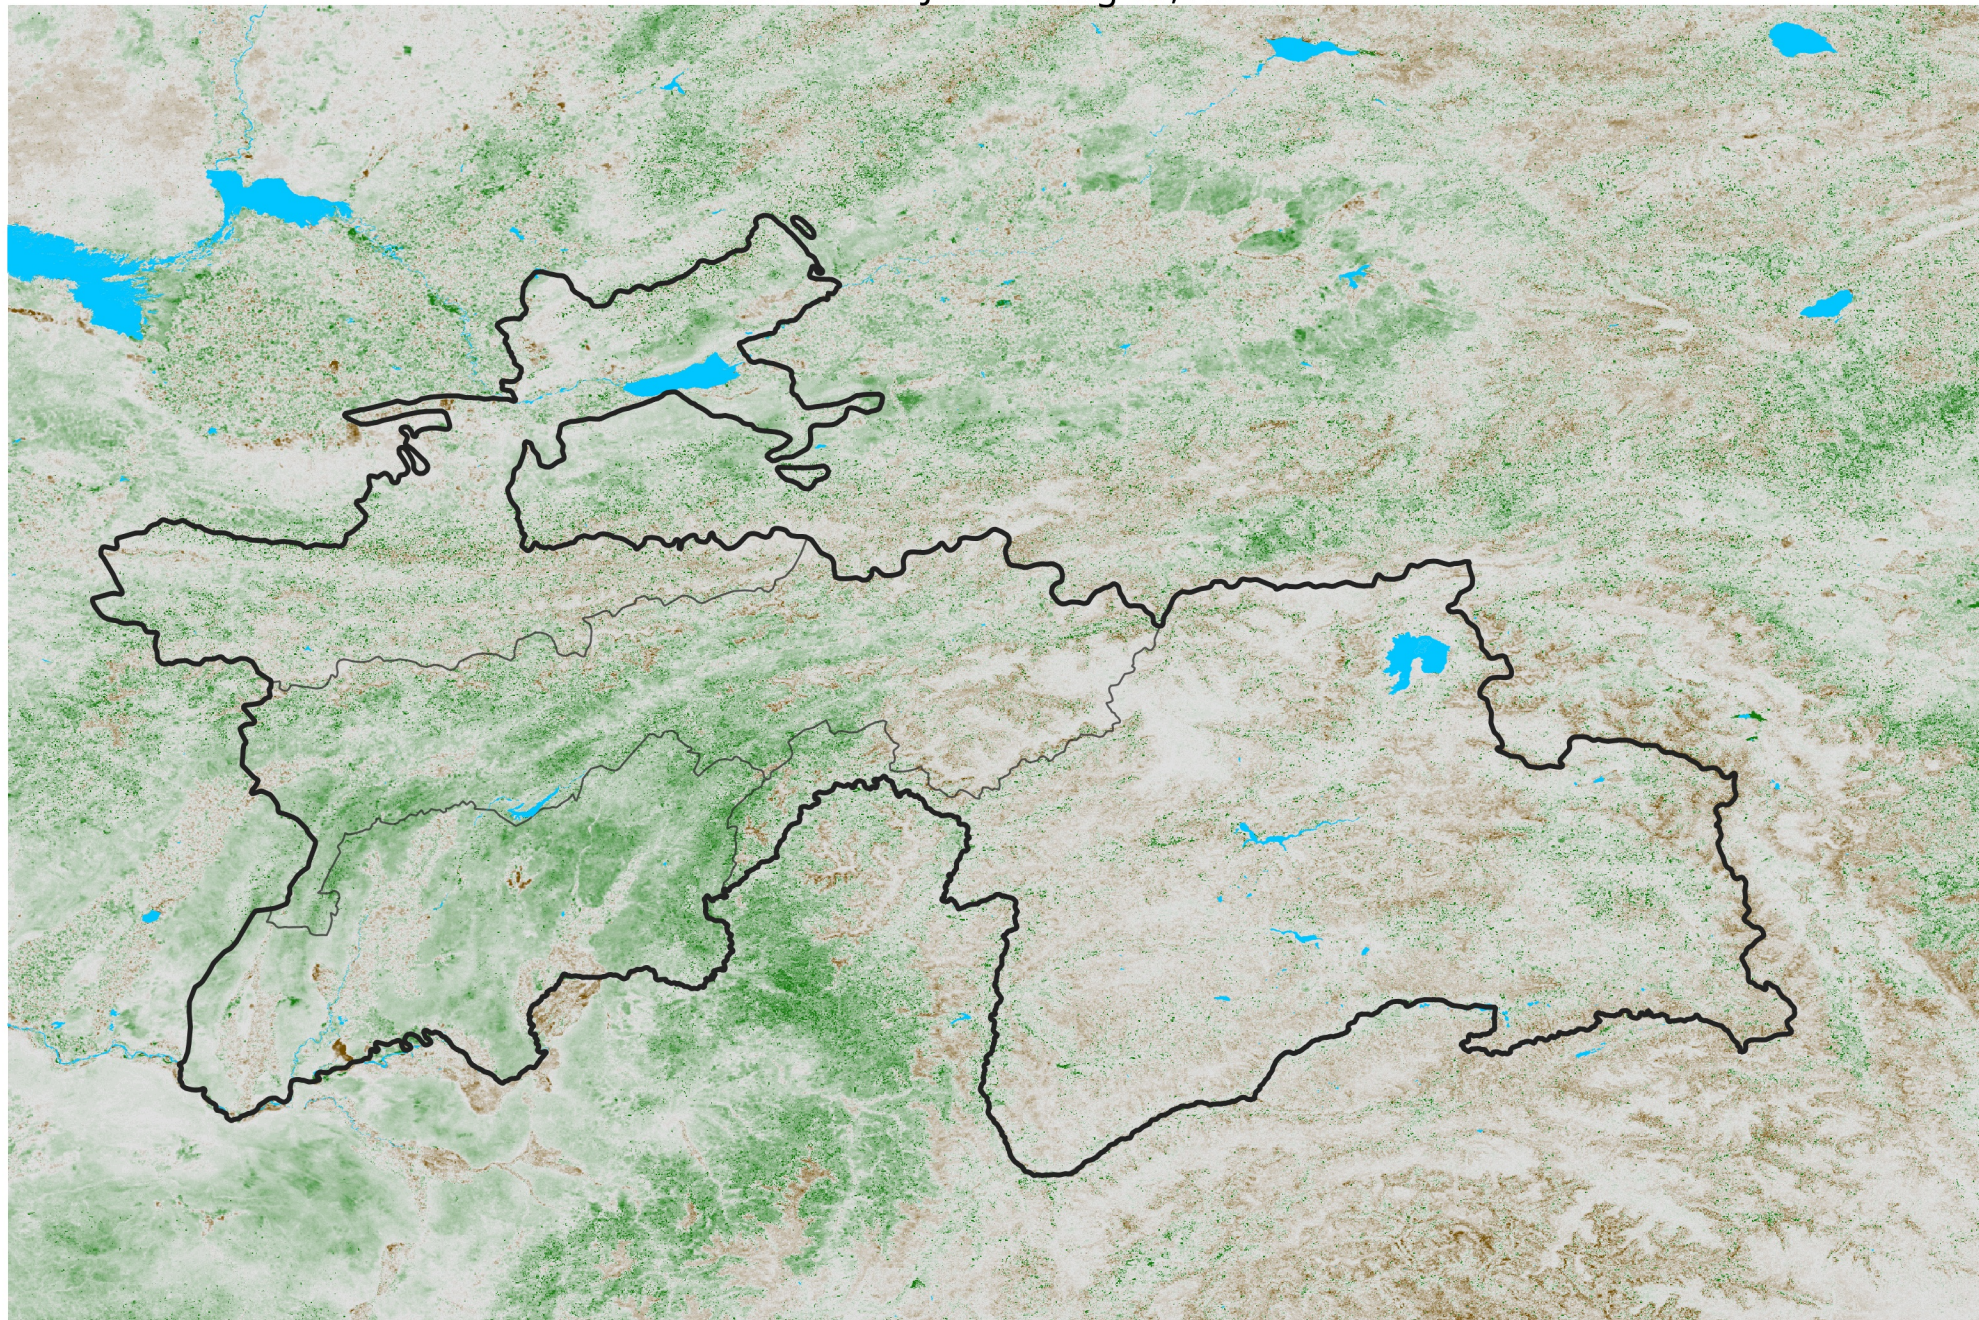

Tajikistan NDVI Anomaly

2012 minus Mean (2012 - 2021)

Period 43 / Jul 26 - Aug 05, 2012

NDVI Anomaly

< -0.3 -0.2 -0.1 -0.05 0.05 0.1 0.2 > 0.3

Negative

No Difference

Positive