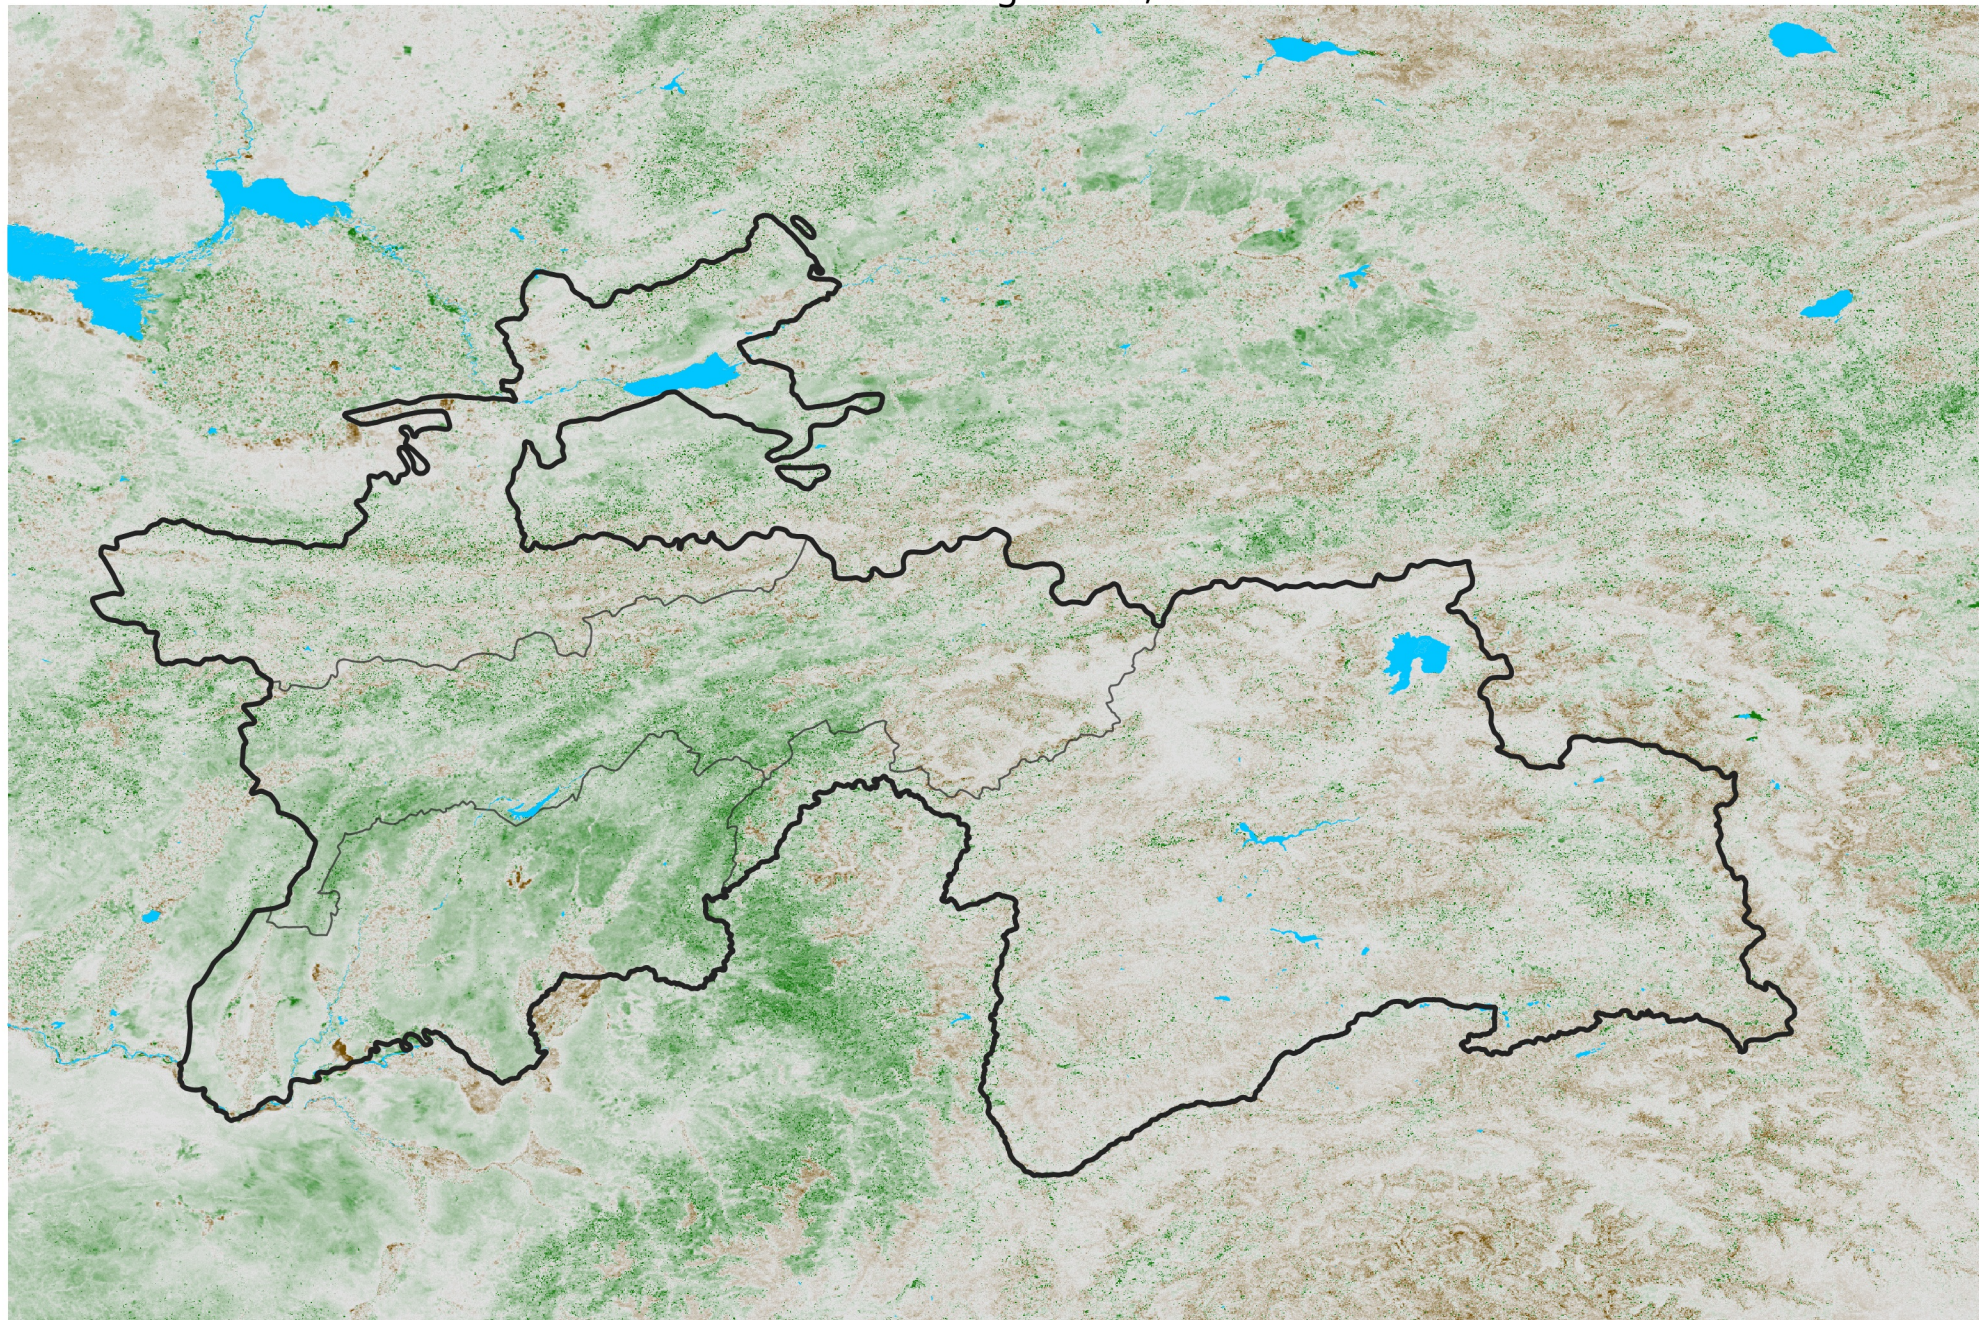

Tajikistan NDVI Anomaly

2012 minus Mean (2012 - 2021)

Period 44 / Aug 01 - 10, 2012

NDVI Anomaly

< -0.3 -0.2 -0.1 -0.05 0.05 0.1 0.2 > 0.3

Negative

No Difference

Positive