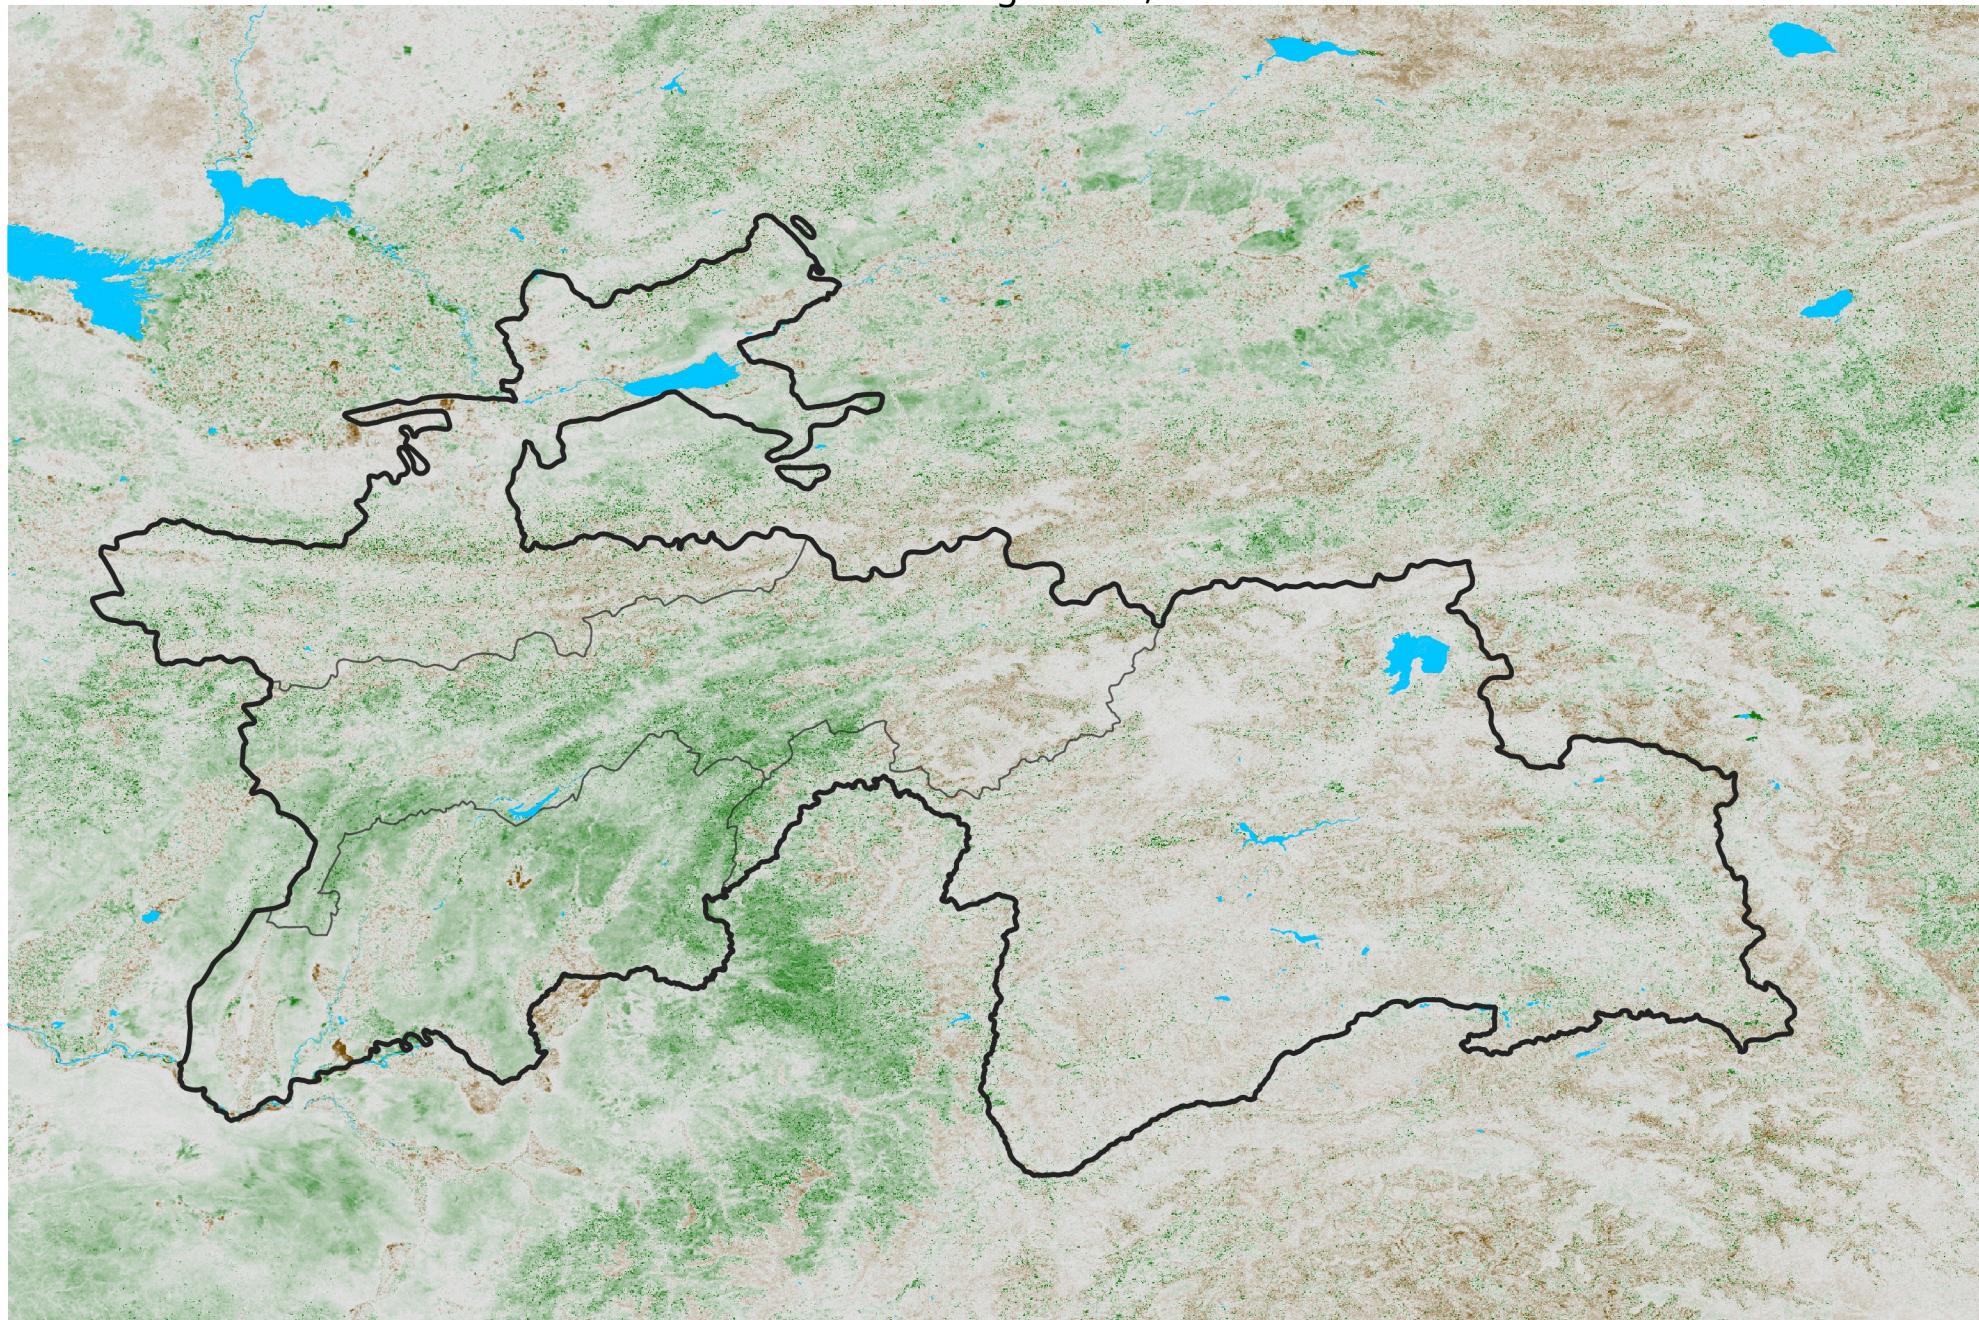

Tajikistan NDVI Anomaly

2012 minus Mean (2012 - 2021)

Period 45 / Aug 06 - 15, 2012

NDVI Anomaly

< -0.3 -0.2 -0.1 -0.05 0.05 0.1 0.2 > 0.3

Negative

No Difference

Positive