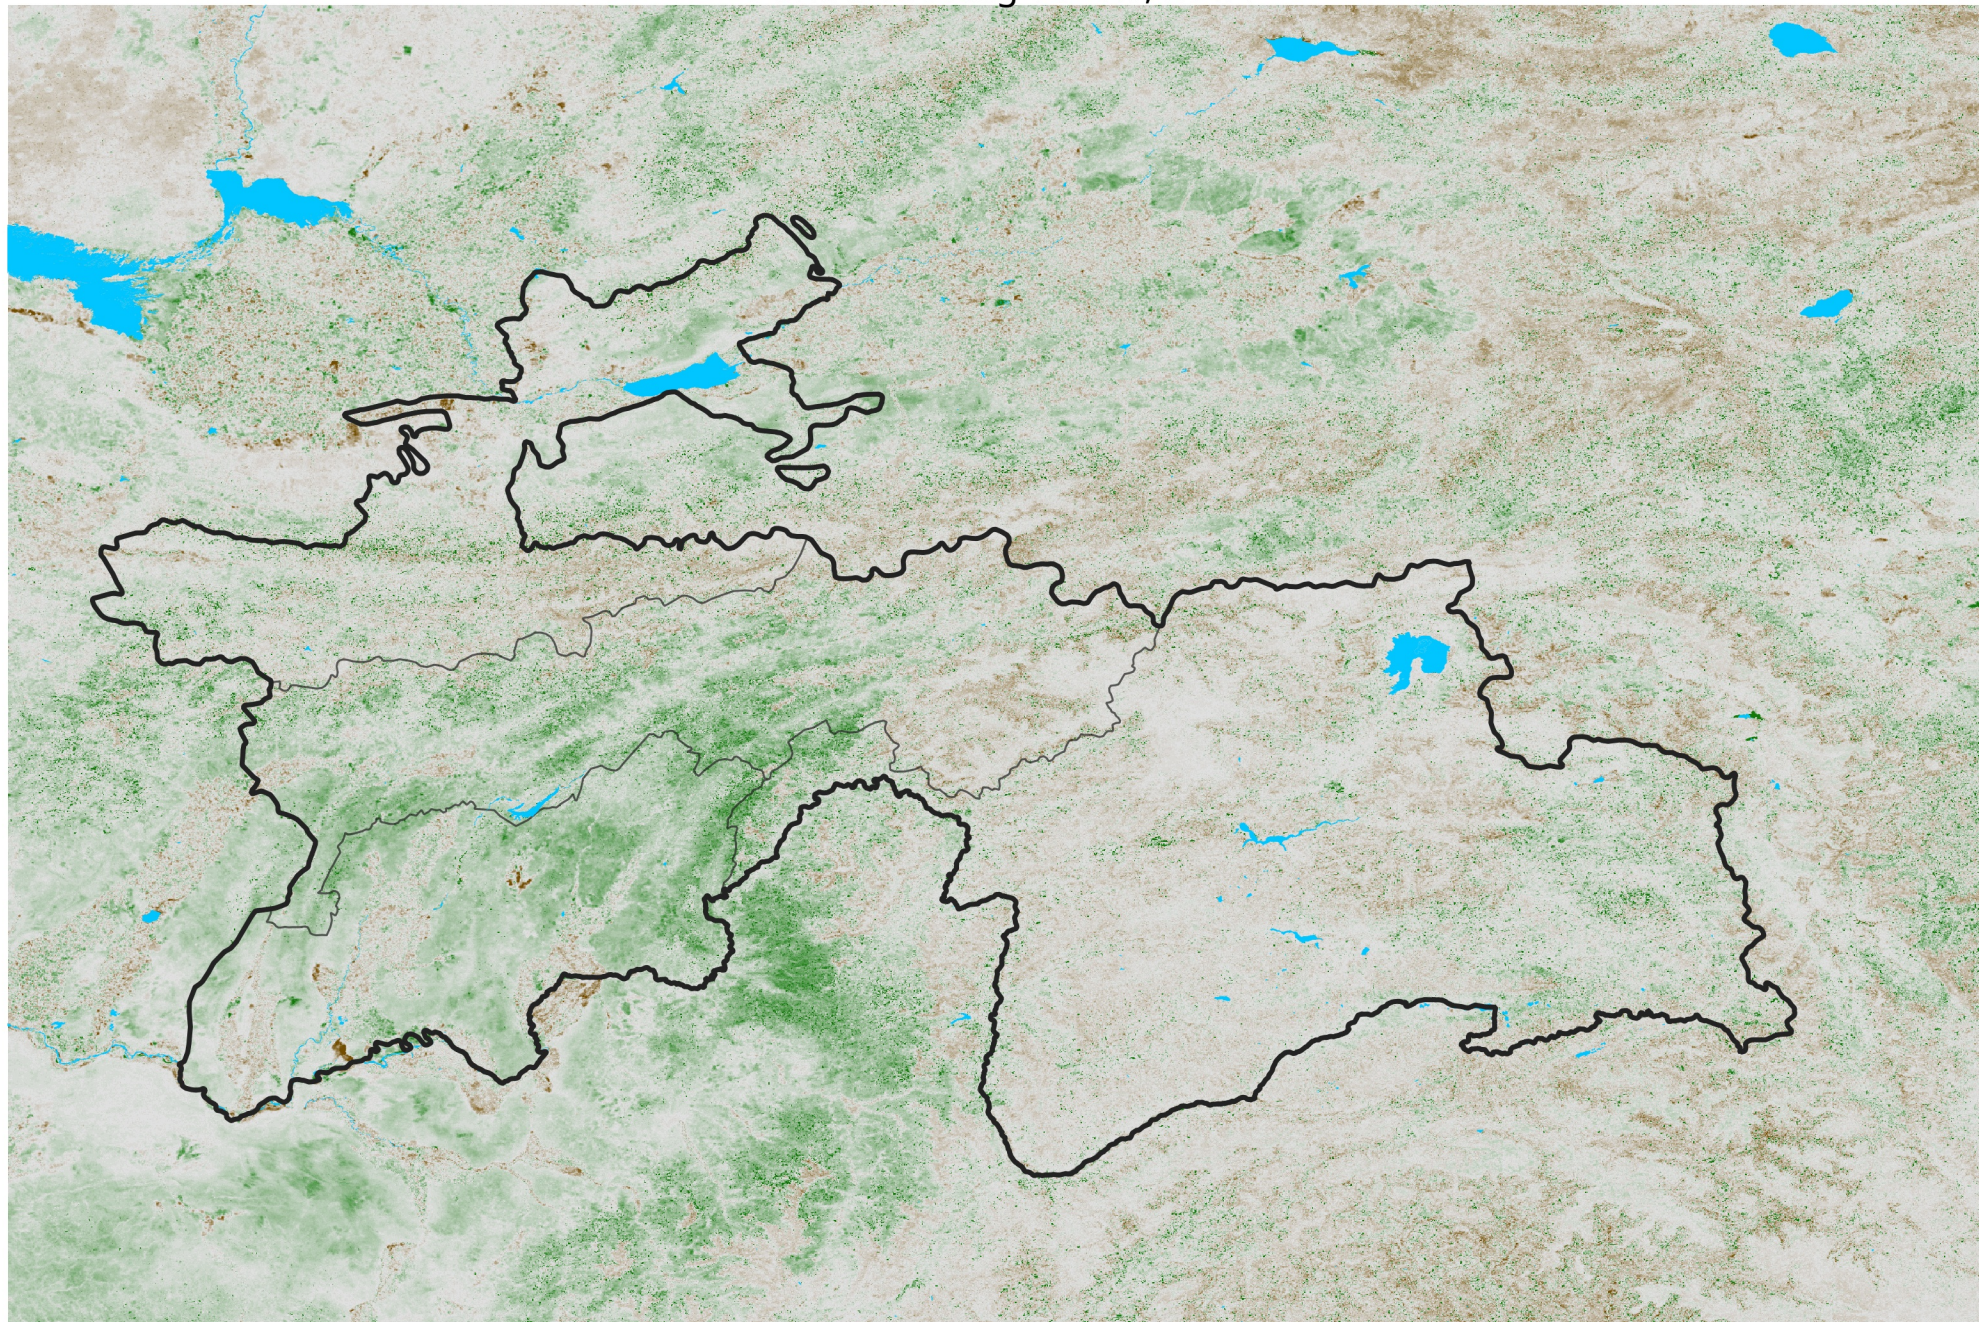

Tajikistan NDVI Anomaly

2012 minus Mean (2012 - 2021)

Period 46 / Aug 11 - 20, 2012

NDVI Anomaly

< -0.3 -0.2 -0.1 -0.05 0.05 0.1 0.2 > 0.3

Negative

No Difference

Positive