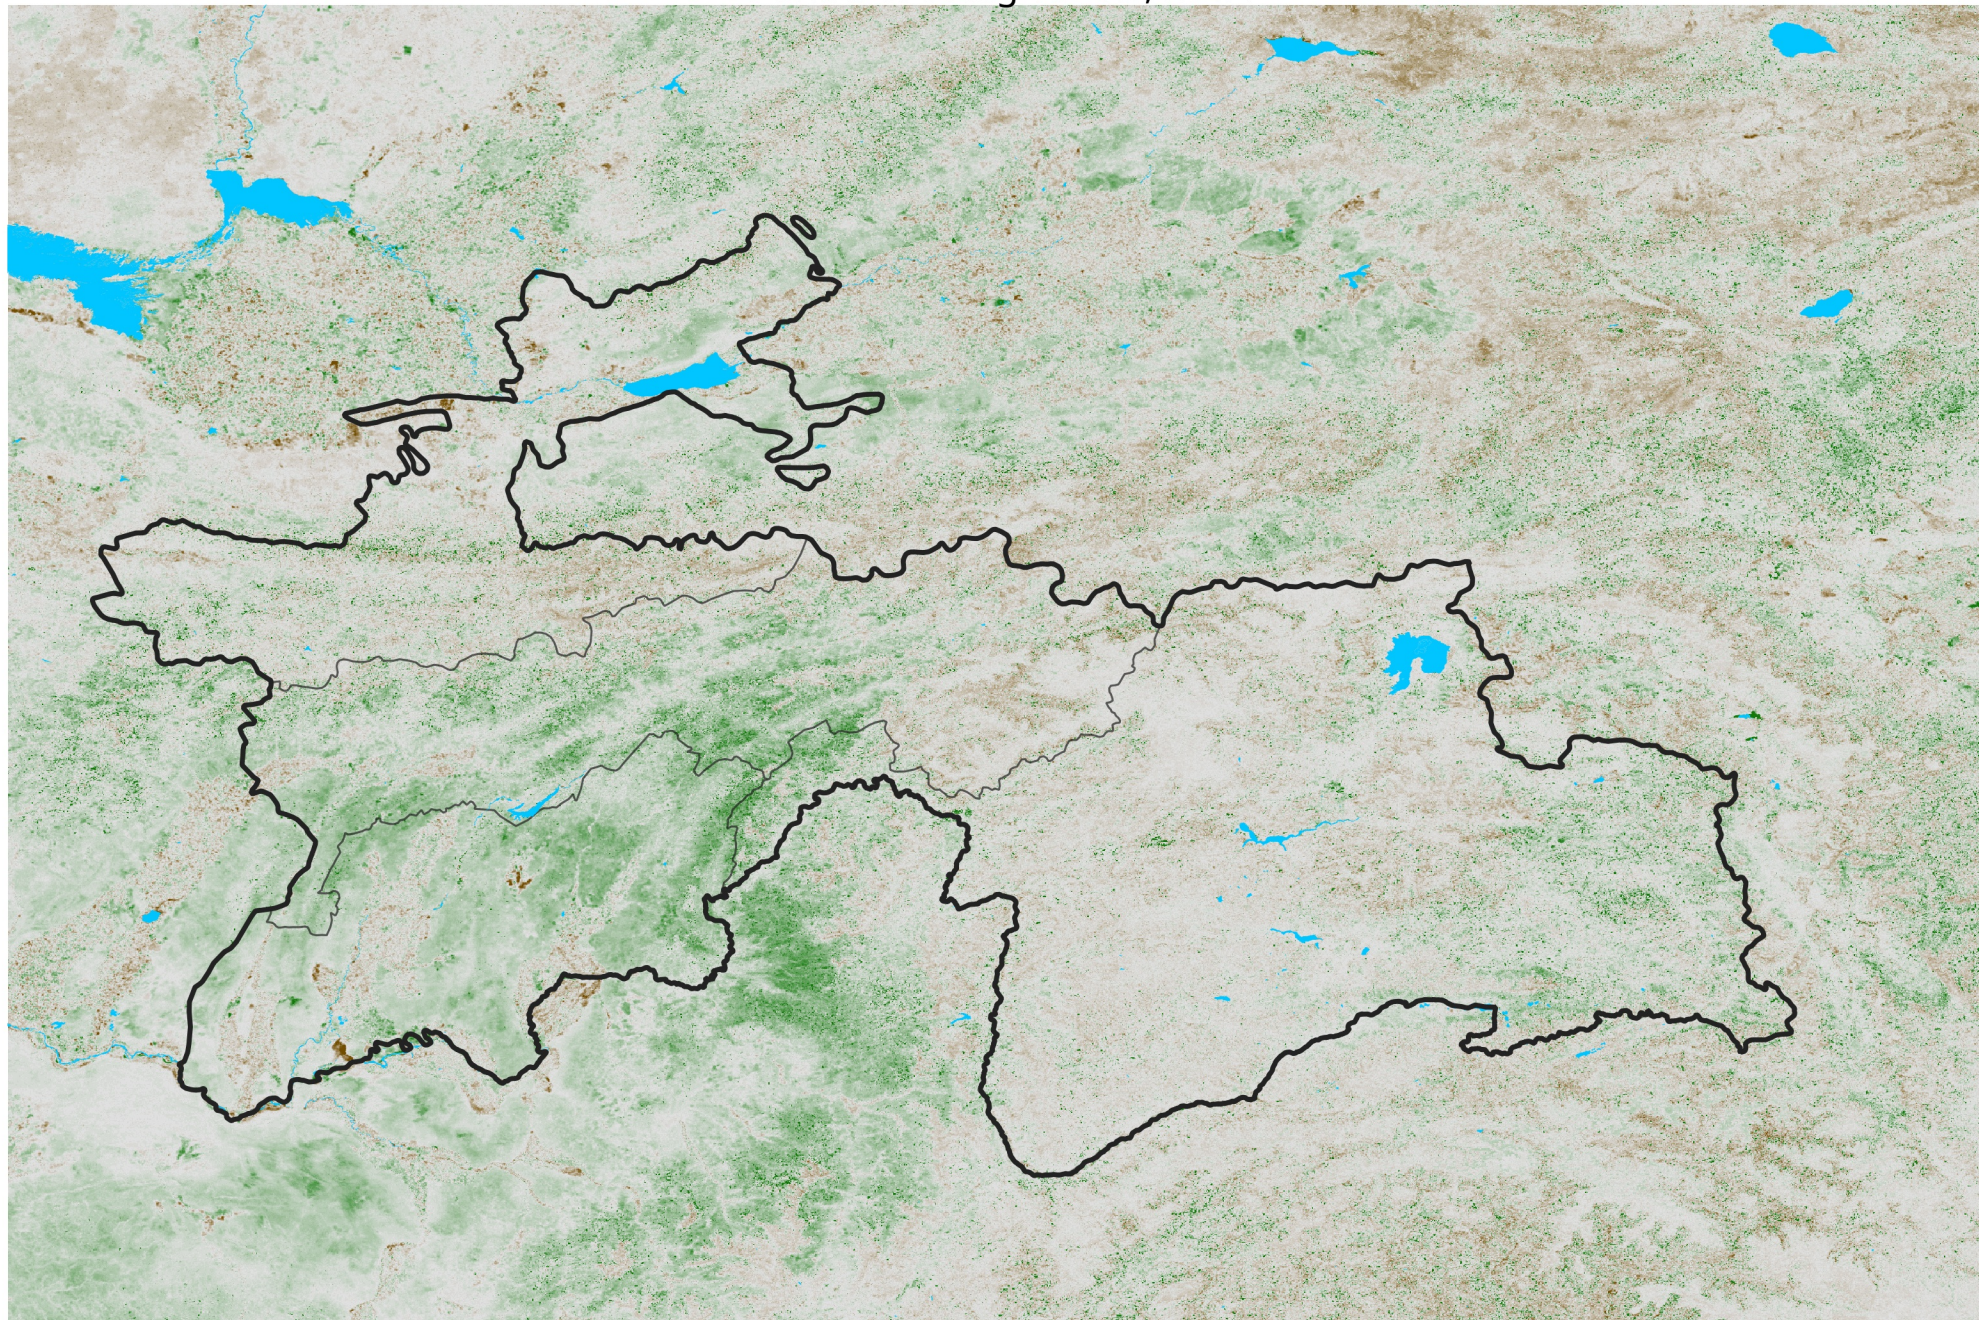

Tajikistan NDVI Anomaly

2012 minus Mean (2012 - 2021)

Period 47 / Aug 16 - 25, 2012

NDVI Anomaly

< -0.3 -0.2 -0.1 -0.05 0.05 0.1 0.2 > 0.3

Negative

No Difference

Positive