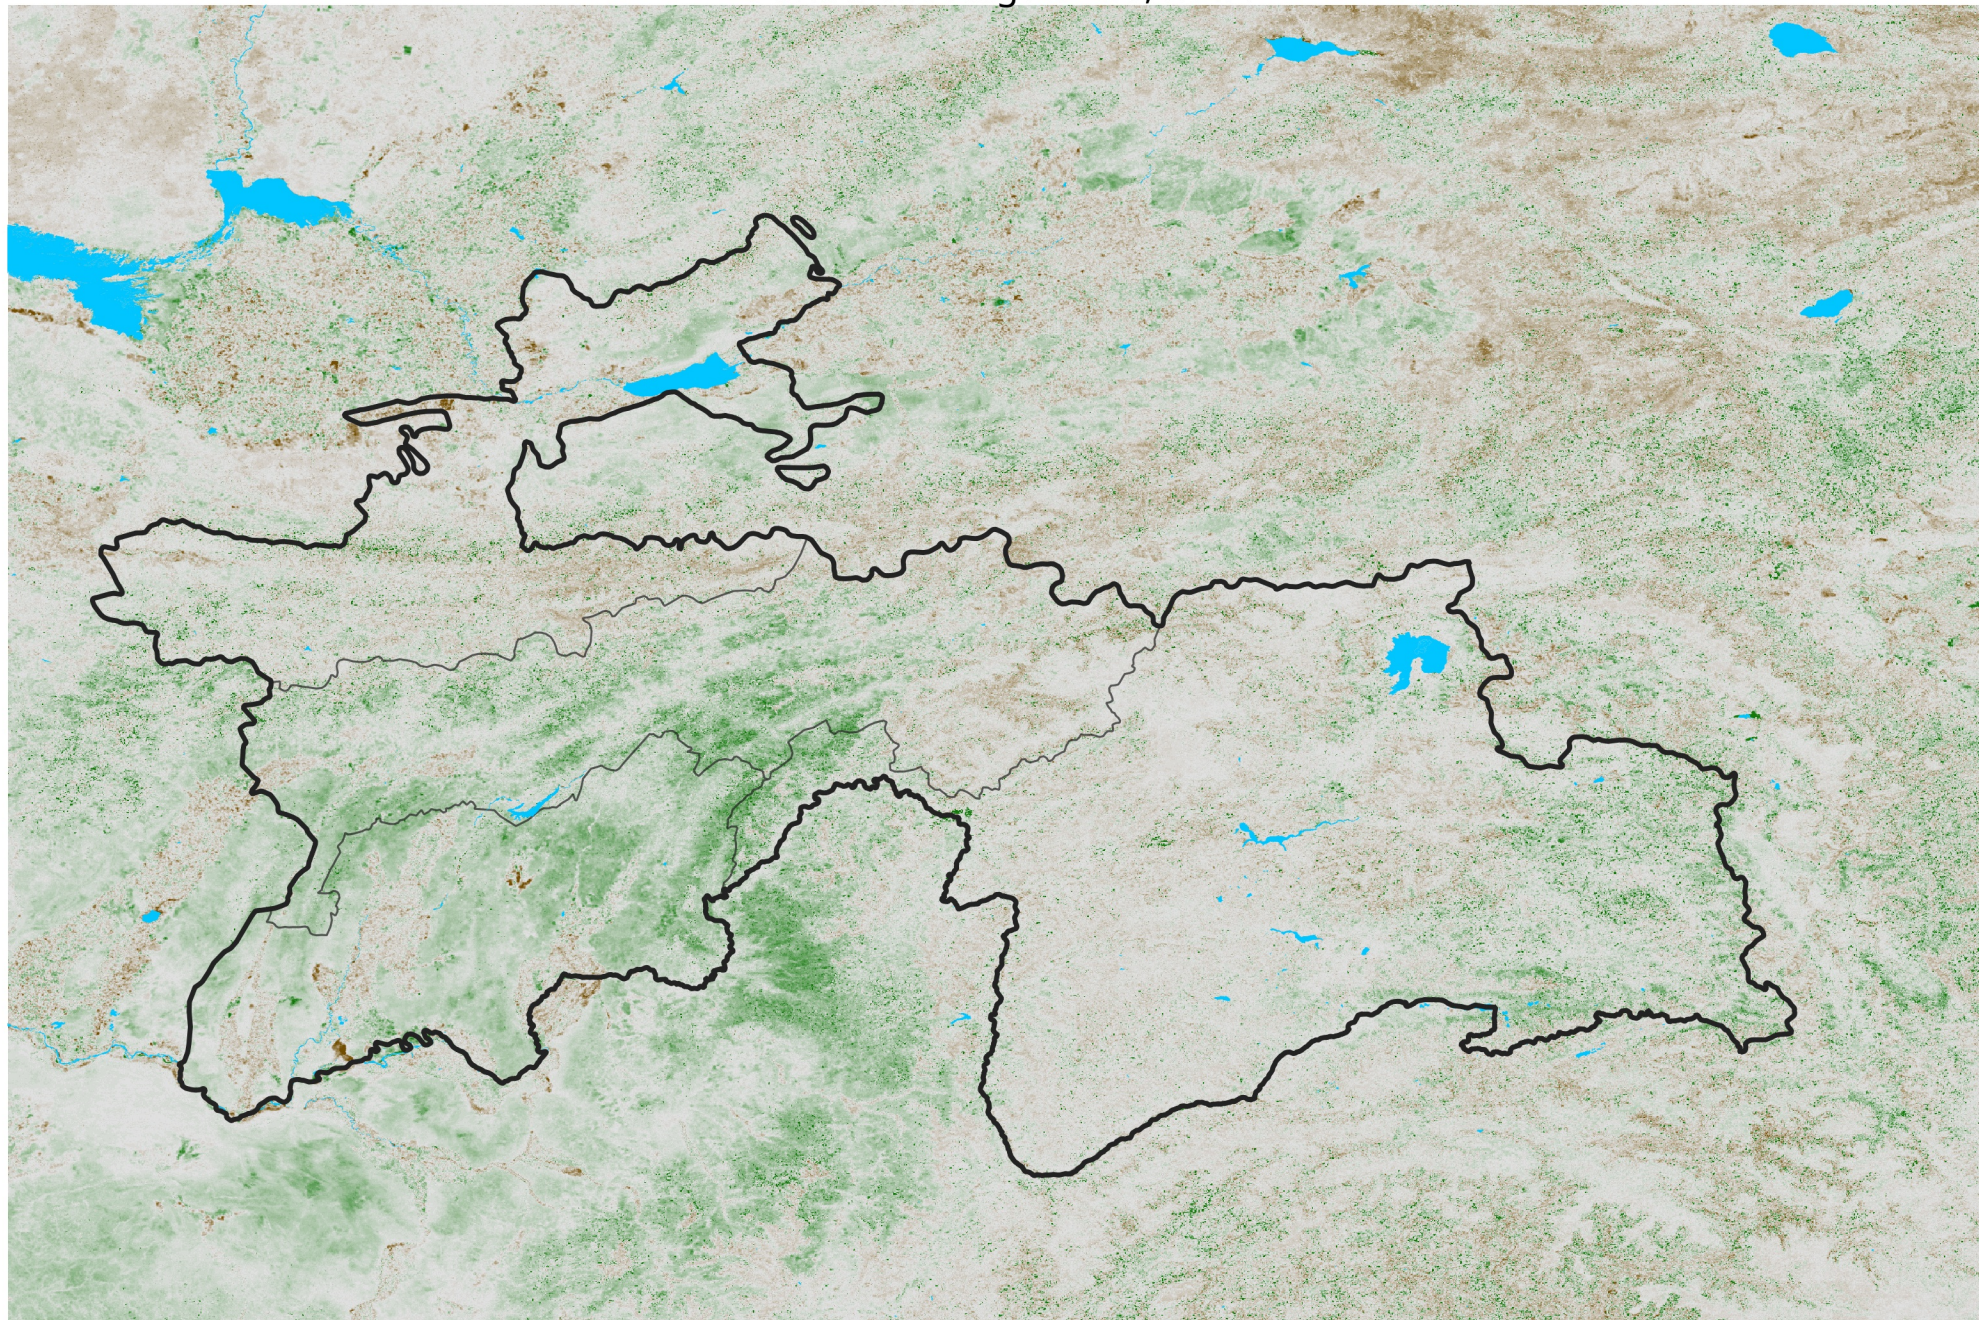

Tajikistan NDVI Anomaly

2012 minus Mean (2012 - 2021)

Period 48 / Aug 21 - 31, 2012

NDVI Anomaly

< -0.3 -0.2 -0.1 -0.05 0.05 0.1 0.2 > 0.3

Negative

No Difference

Positive