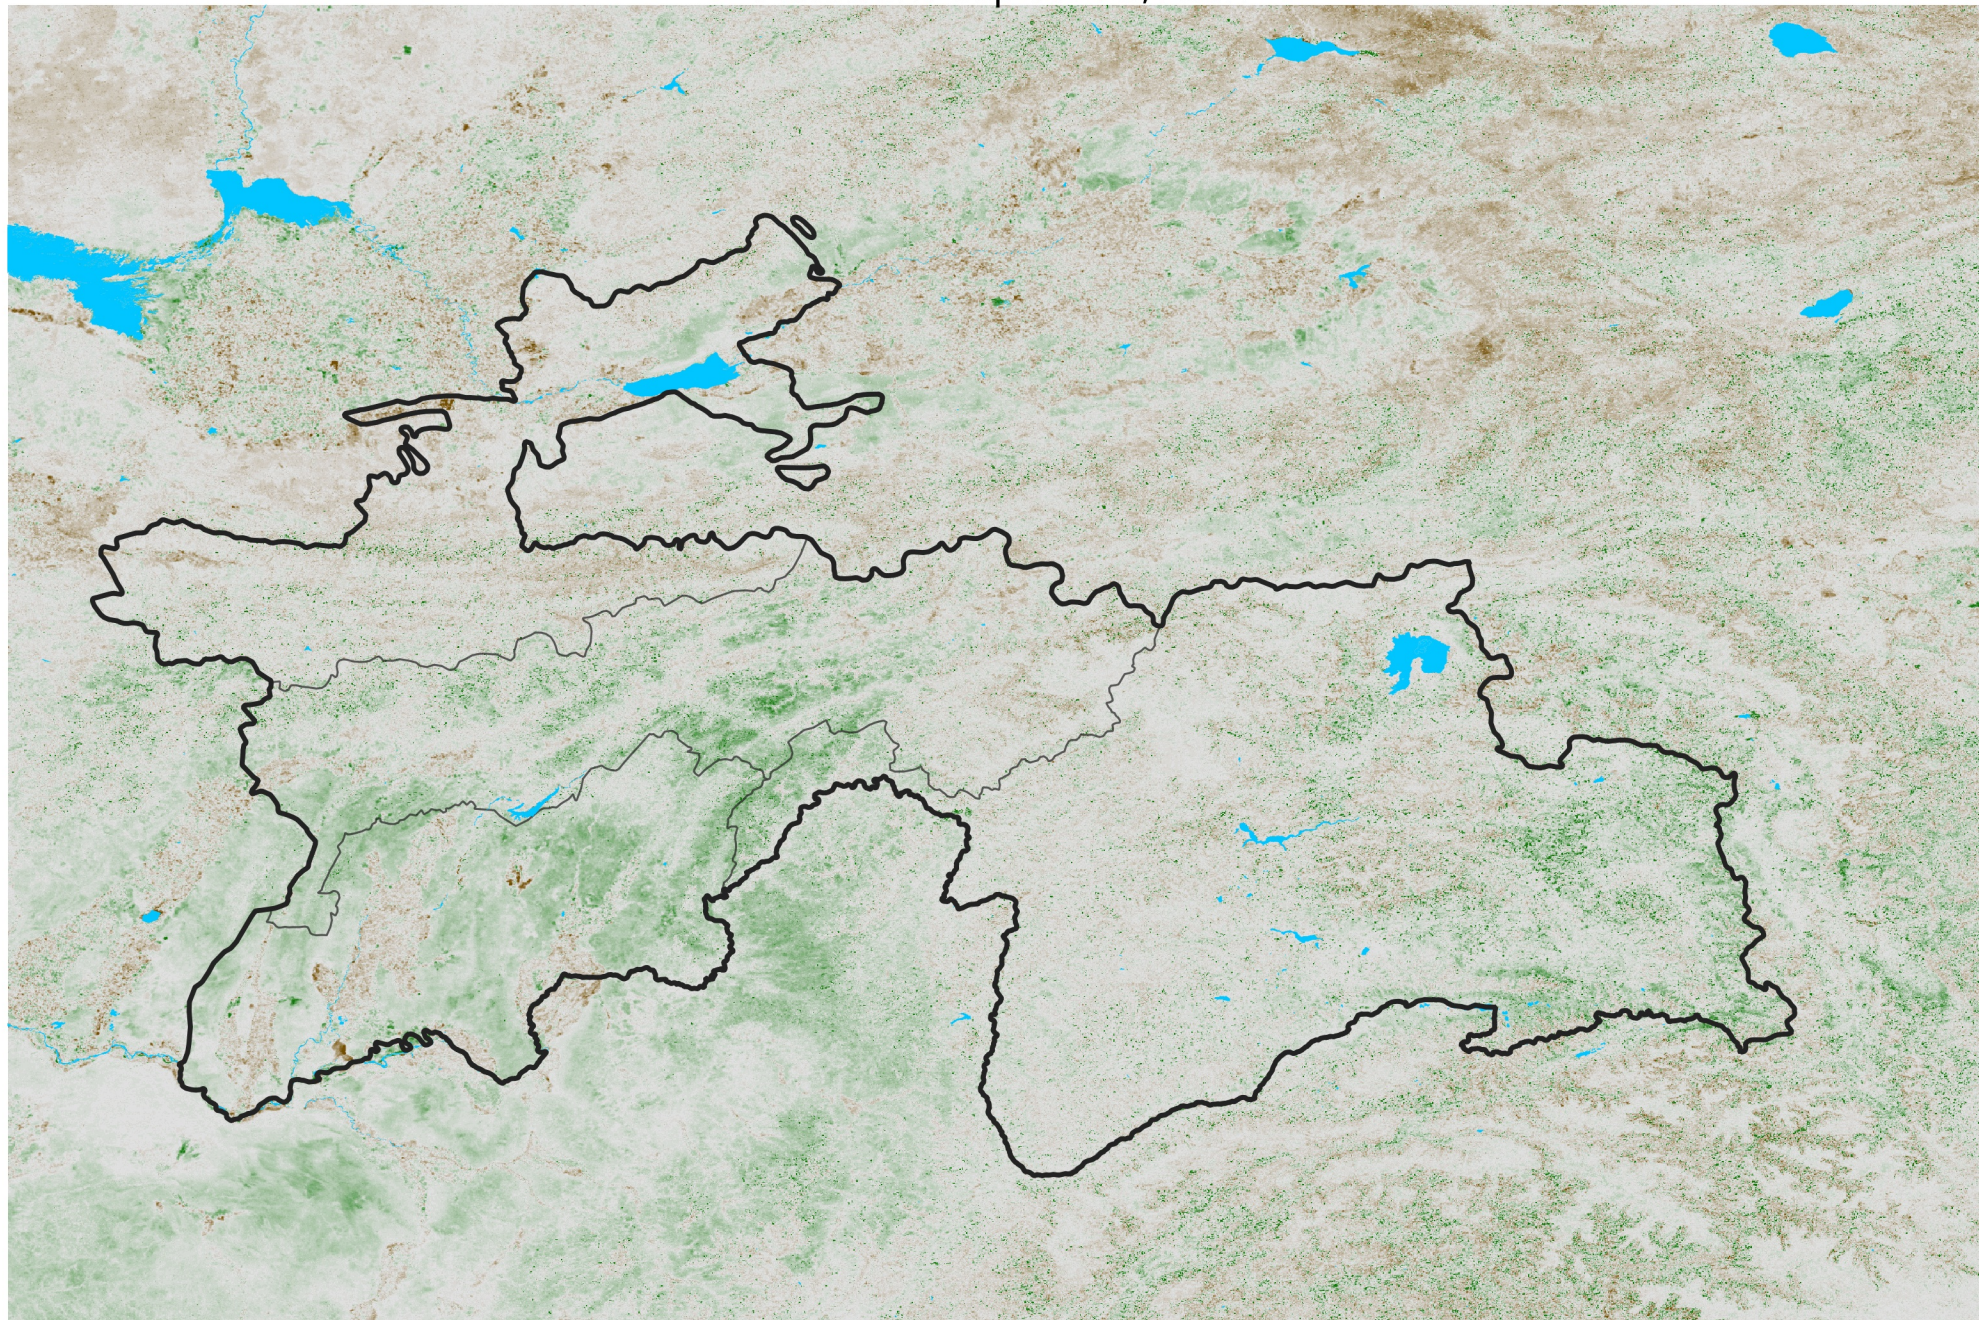

Tajikistan NDVI Anomaly

2012 minus Mean (2012 - 2021)

Period 52 / Sep 11 - 20, 2012

NDVI Anomaly

< -0.3 -0.2 -0.1 -0.05 0.05 0.1 0.2 > 0.3

Negative

No Difference

Positive