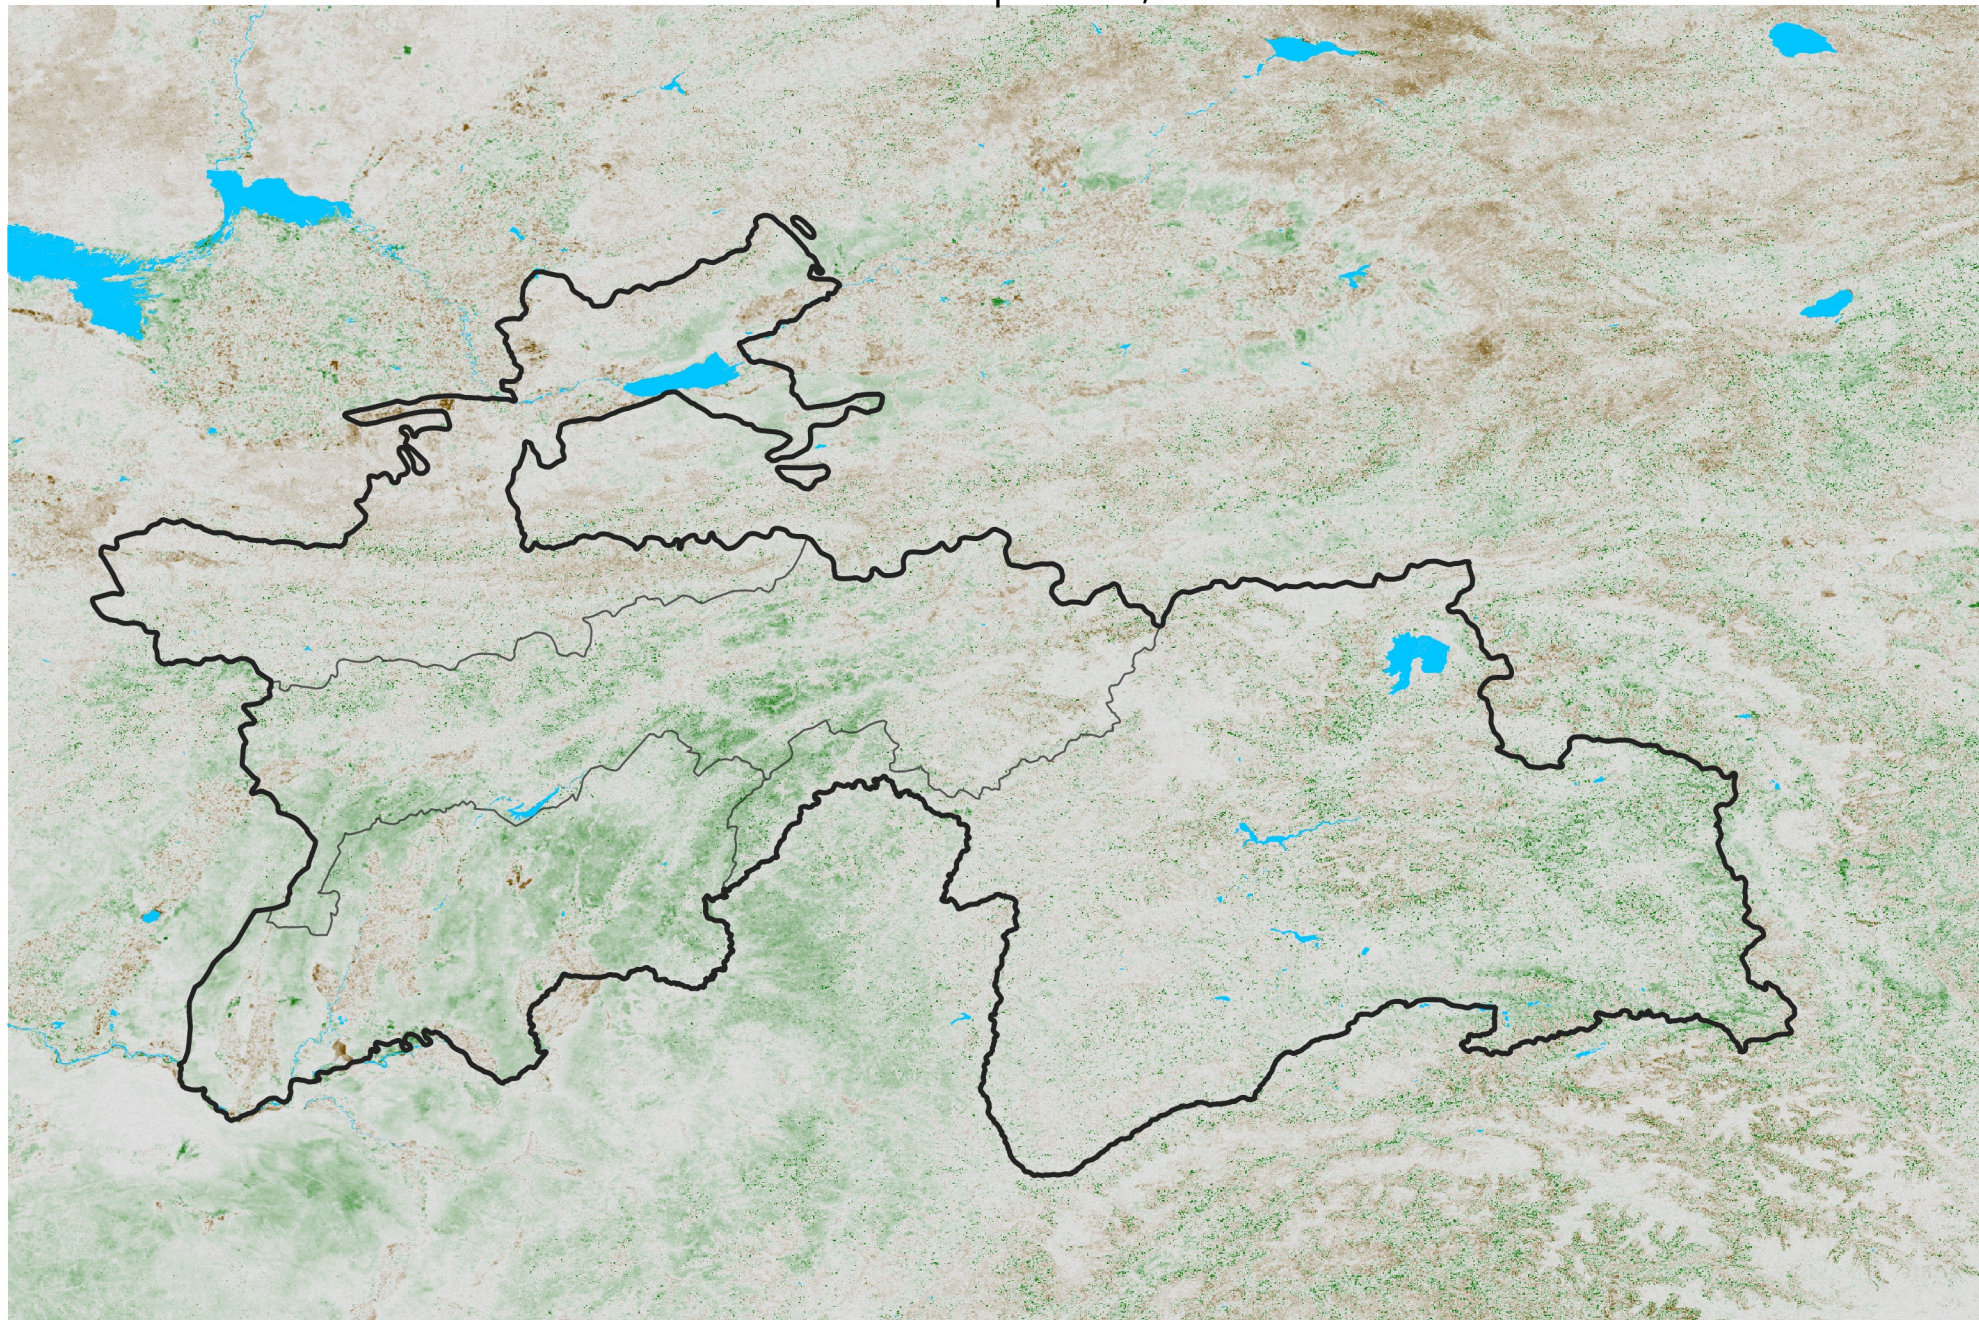

Tajikistan NDVI Anomaly

2012 minus Mean (2012 - 2021)

Period 53 / Sep 16 - 25, 2012

NDVI Anomaly

< -0.3 -0.2 -0.1 -0.05 0.05 0.1 0.2 > 0.3

Negative

No Difference

Positive