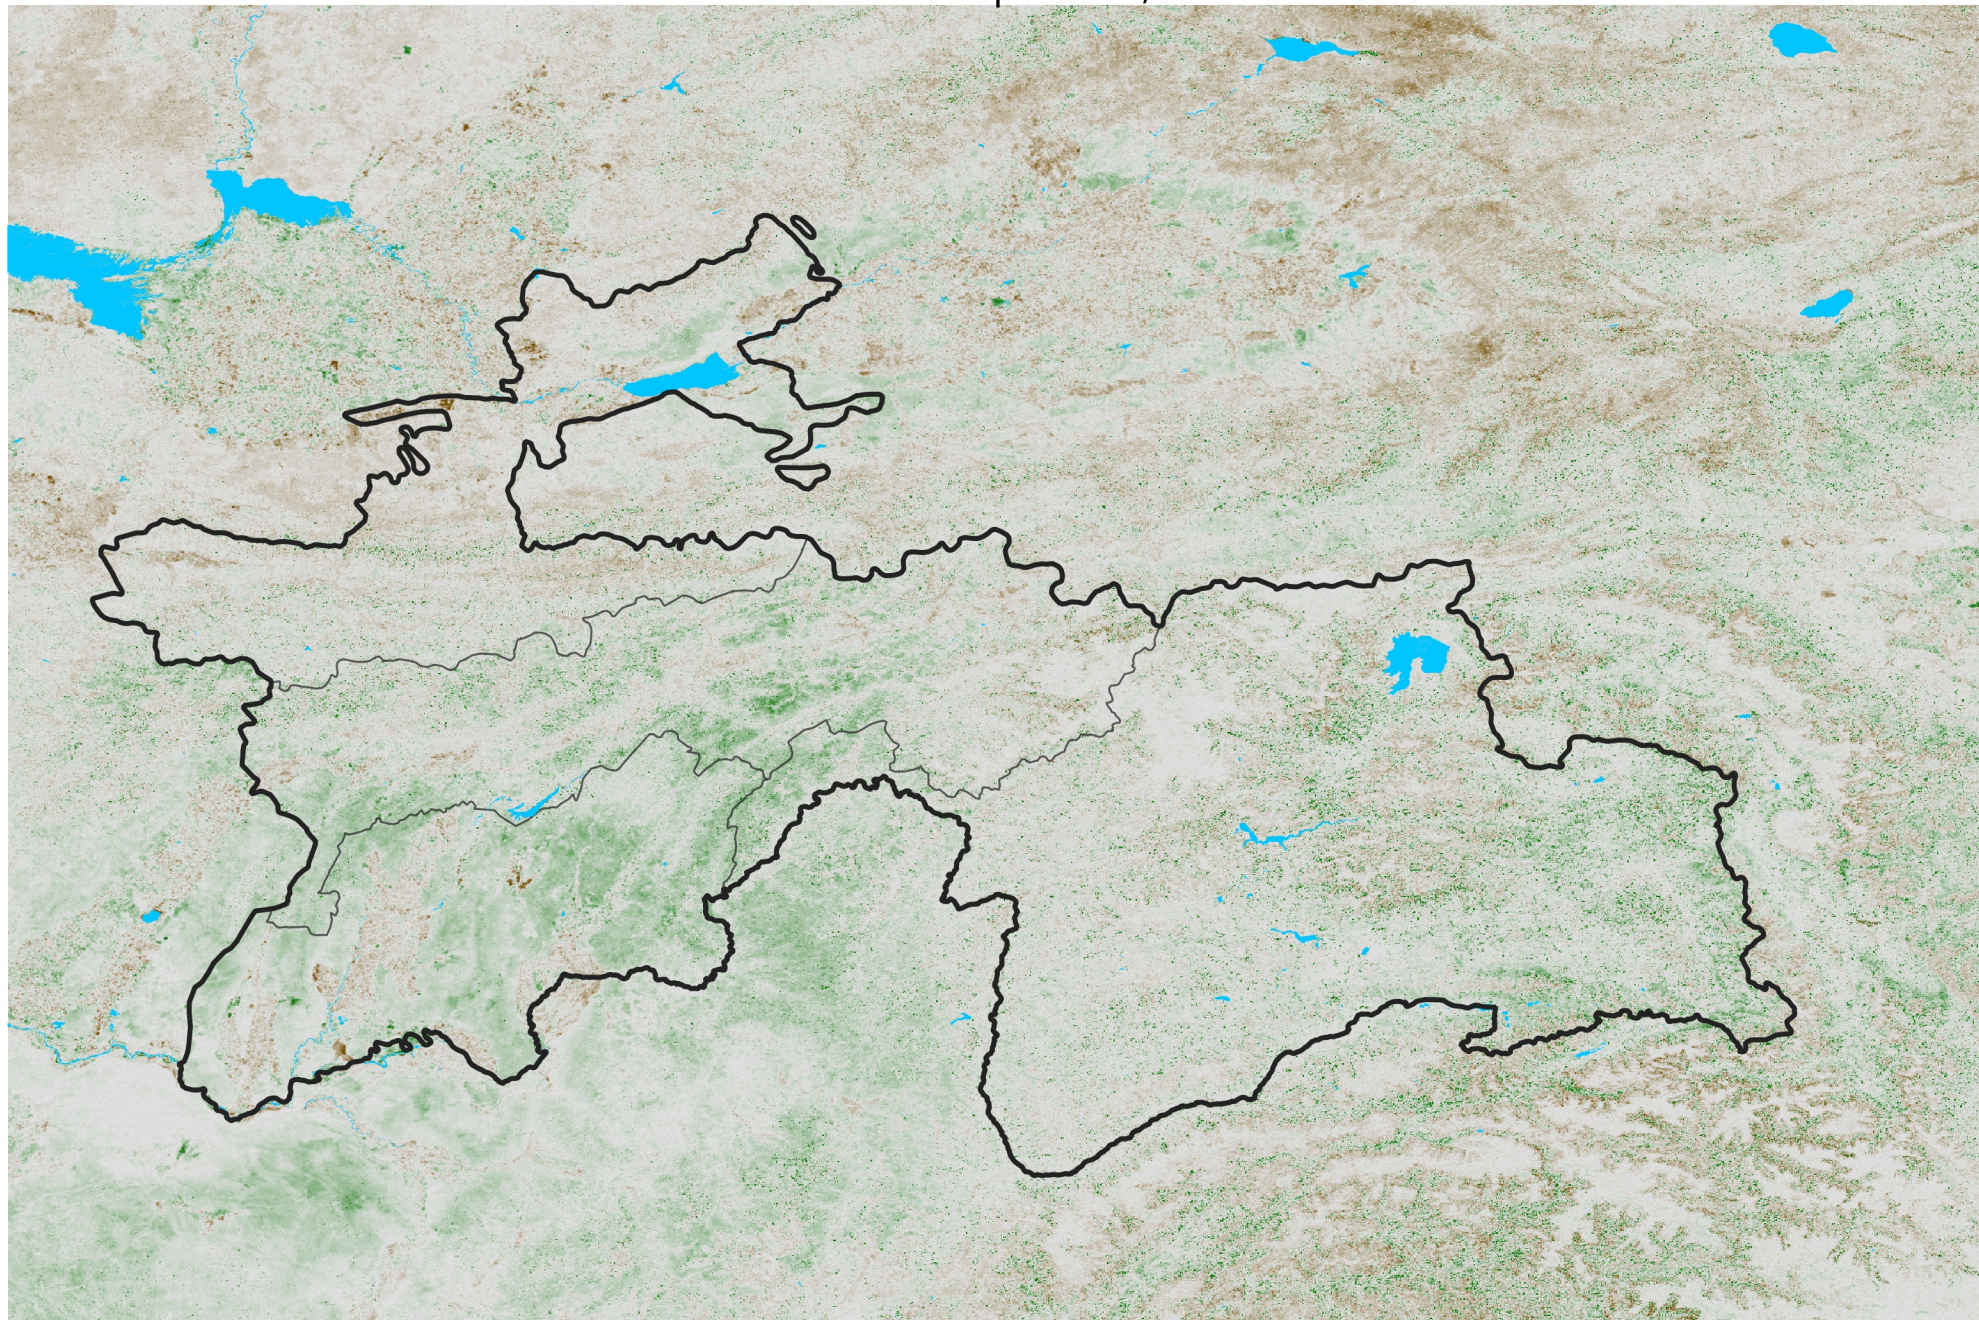

Tajikistan NDVI Anomaly

2012 minus Mean (2012 - 2021)

Period 54 / Sep 21 - 30, 2012

NDVI Anomaly

< -0.3 -0.2 -0.1 -0.05 0.05 0.1 0.2 > 0.3

Negative

No Difference

Positive