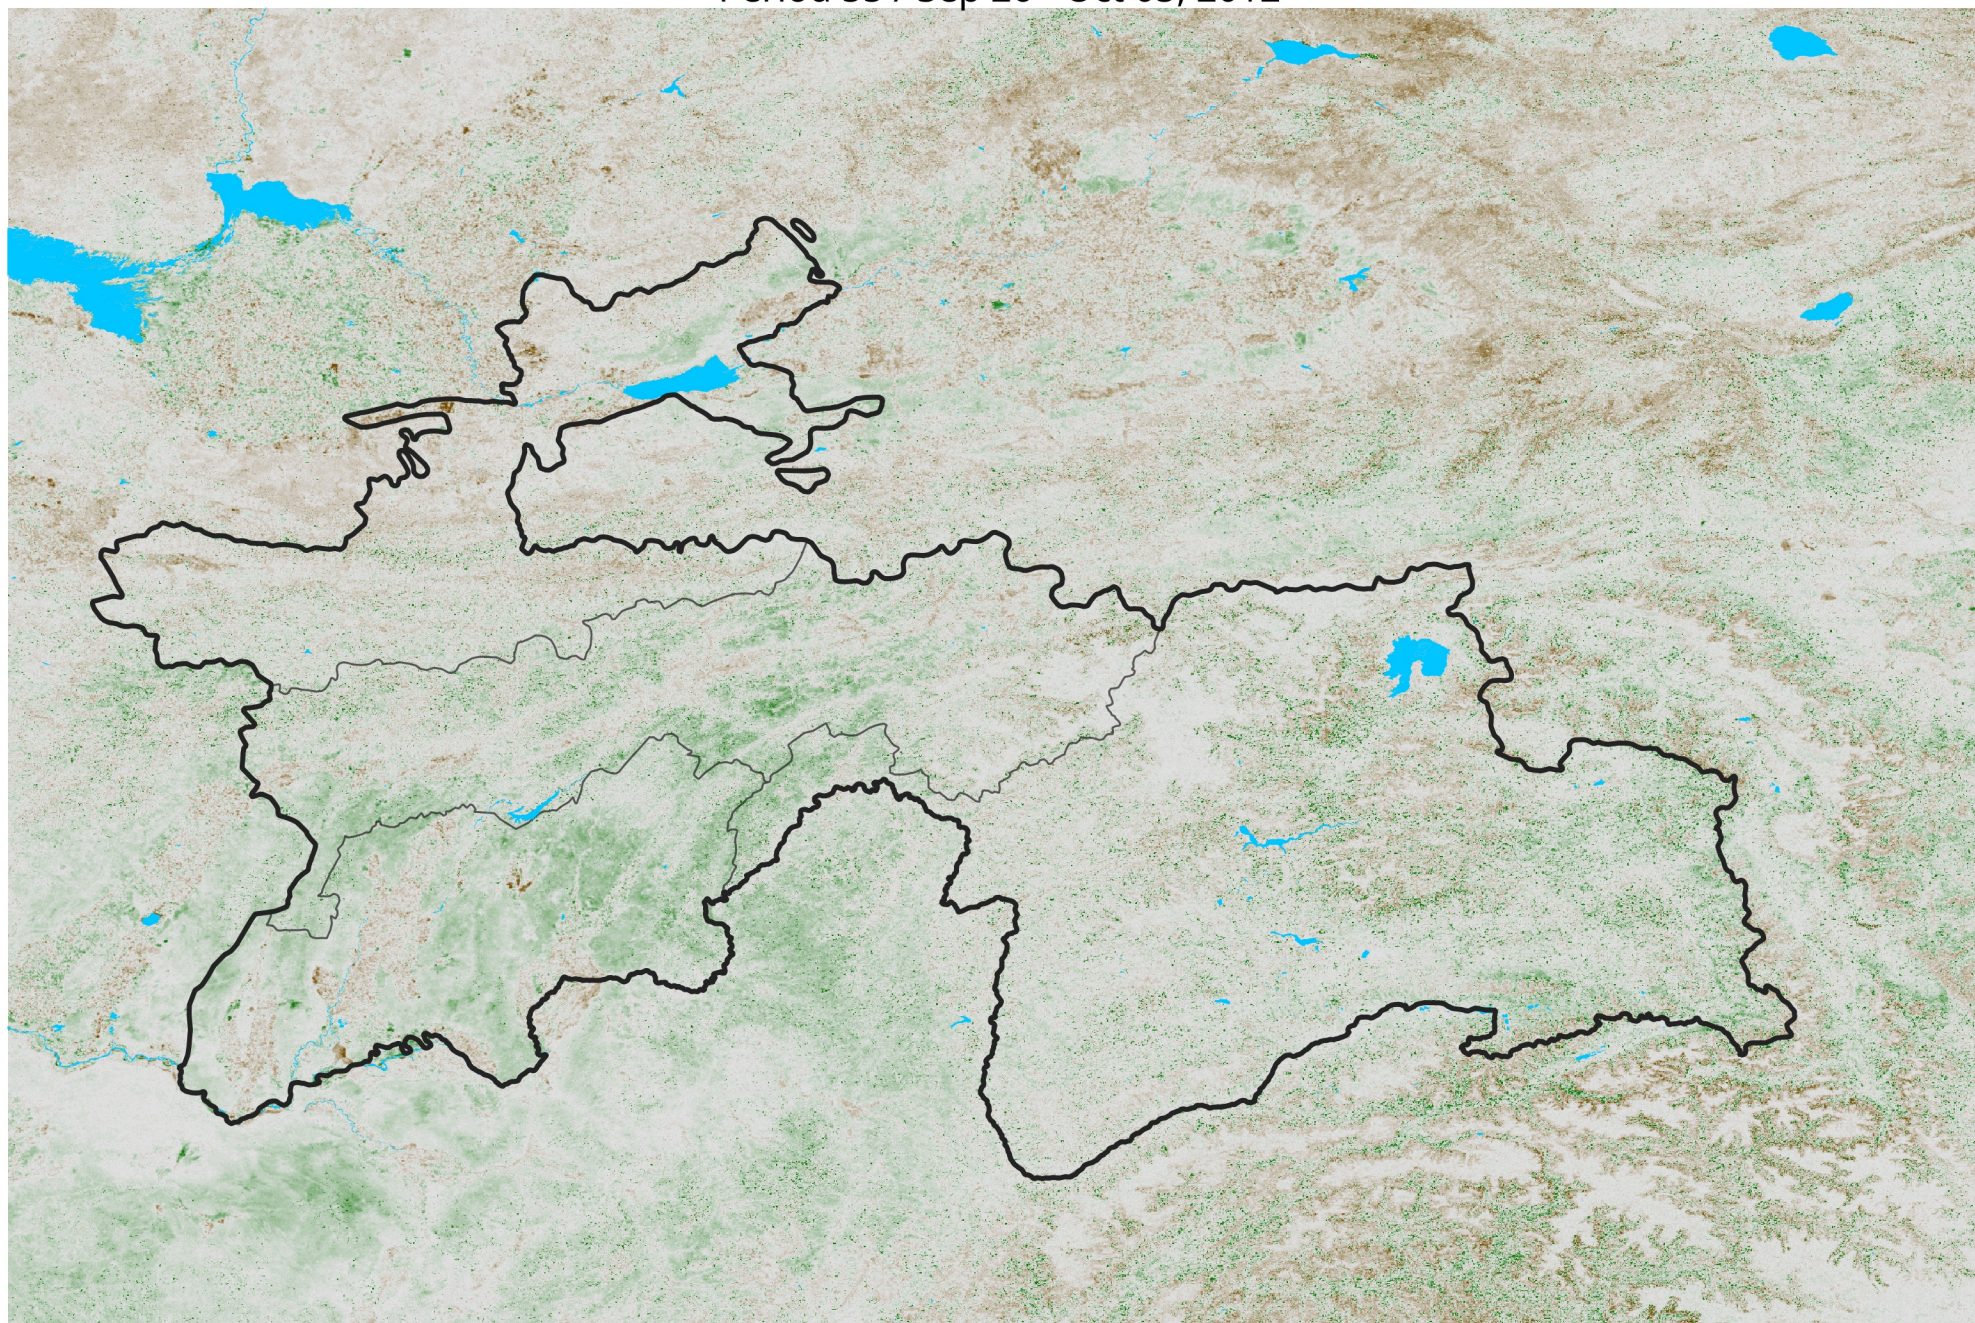

Tajikistan NDVI Anomaly

2012 minus Mean (2012 - 2021)

Period 55 / Sep 26 - Oct 05, 2012

NDVI Anomaly

< -0.3 -0.2 -0.1 -0.05 0.05 0.1 0.2 > 0.3

Negative

No Difference

Positive