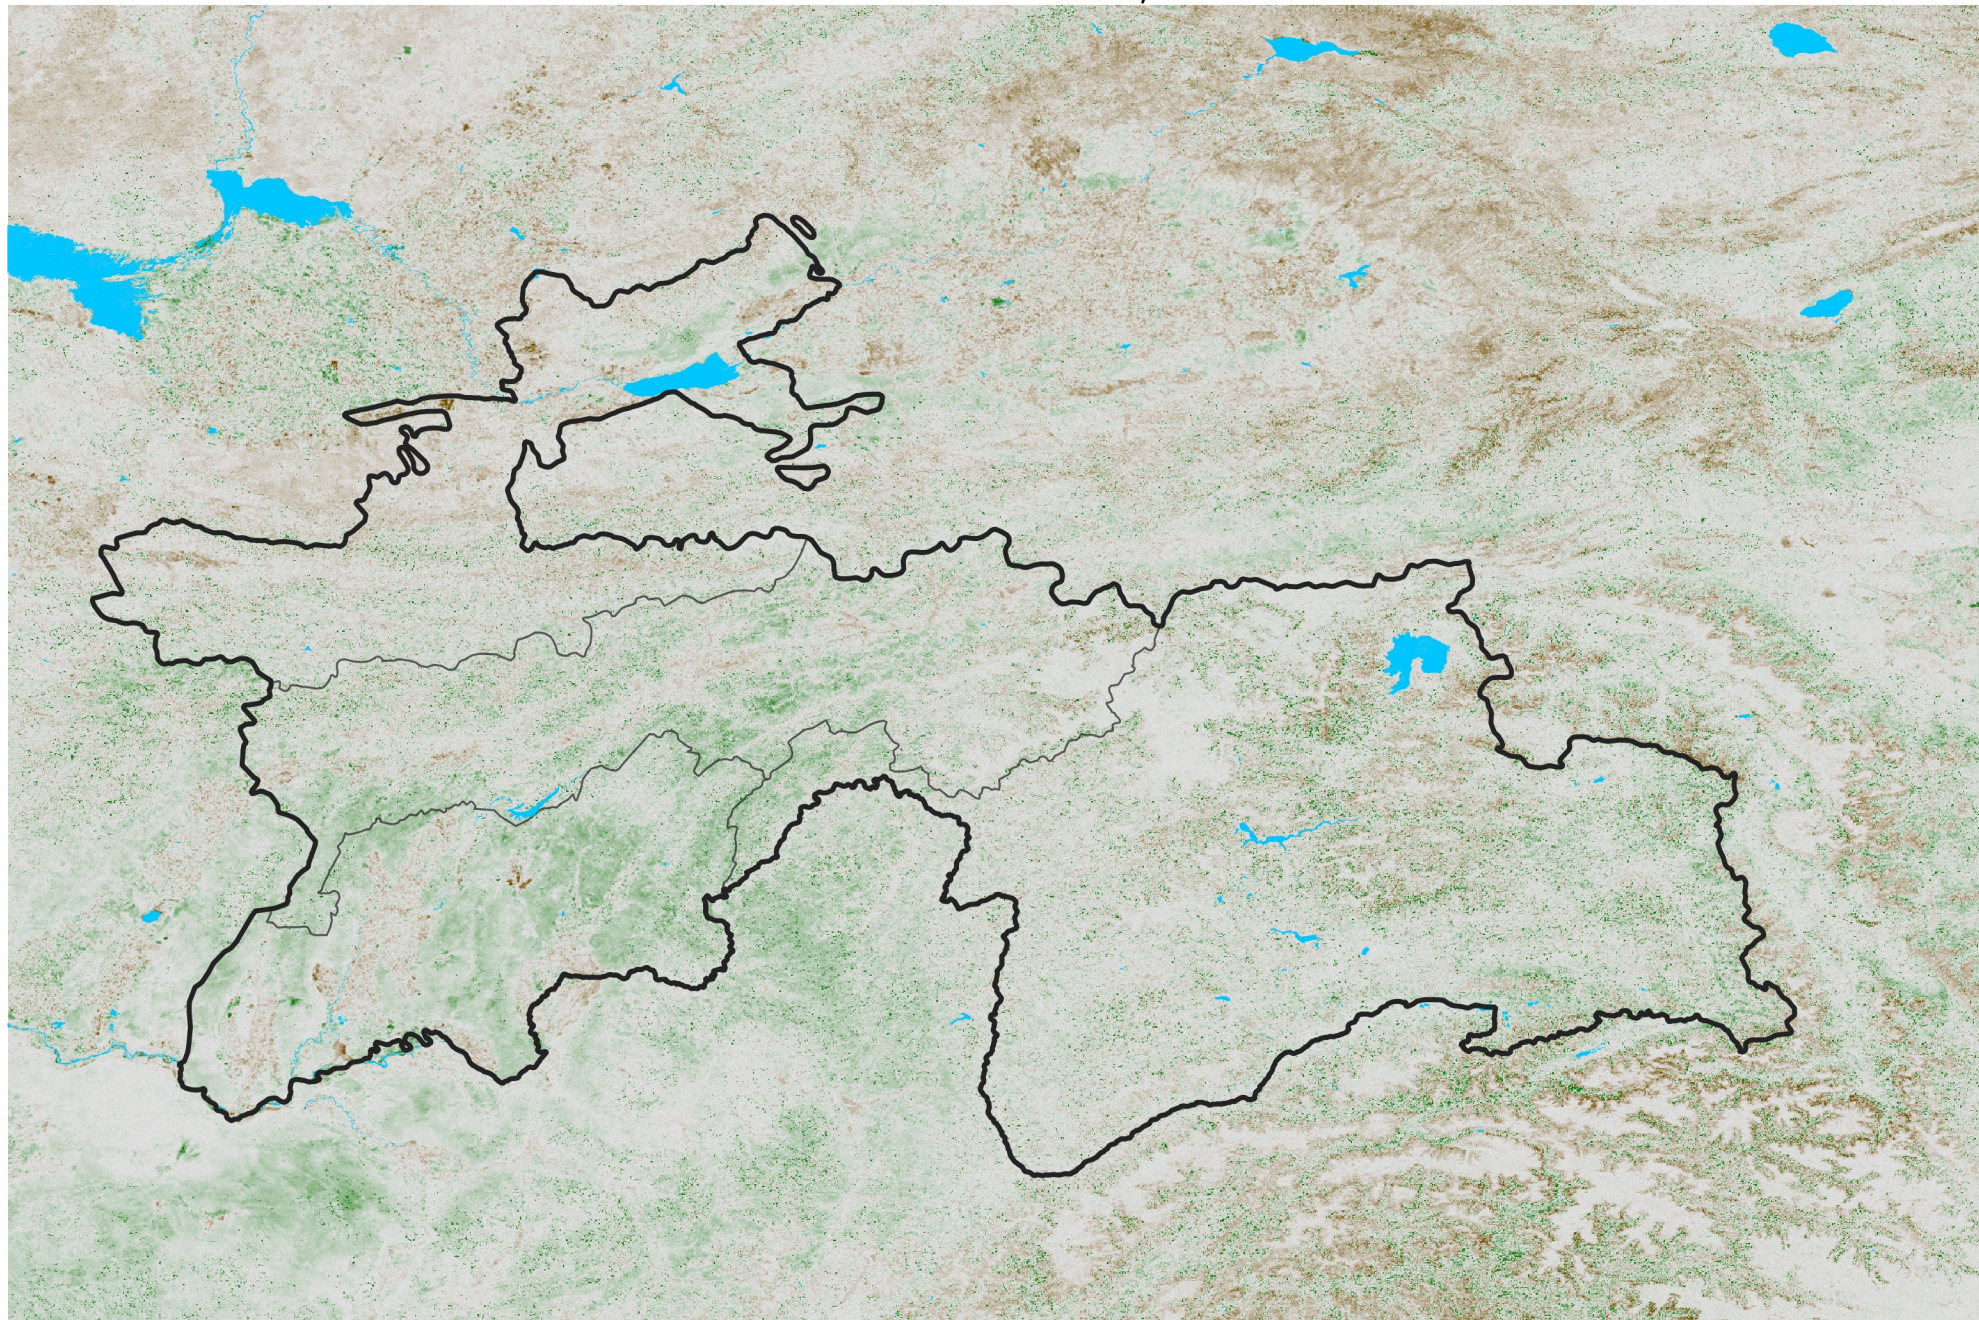

Tajikistan NDVI Anomaly

2012 minus Mean (2012 - 2021)

Period 56 / Oct 01 - 10, 2012

NDVI Anomaly

< -0.3 -0.2 -0.1 -0.05 0.05 0.1 0.2 > 0.3

Negative

No Difference

Positive