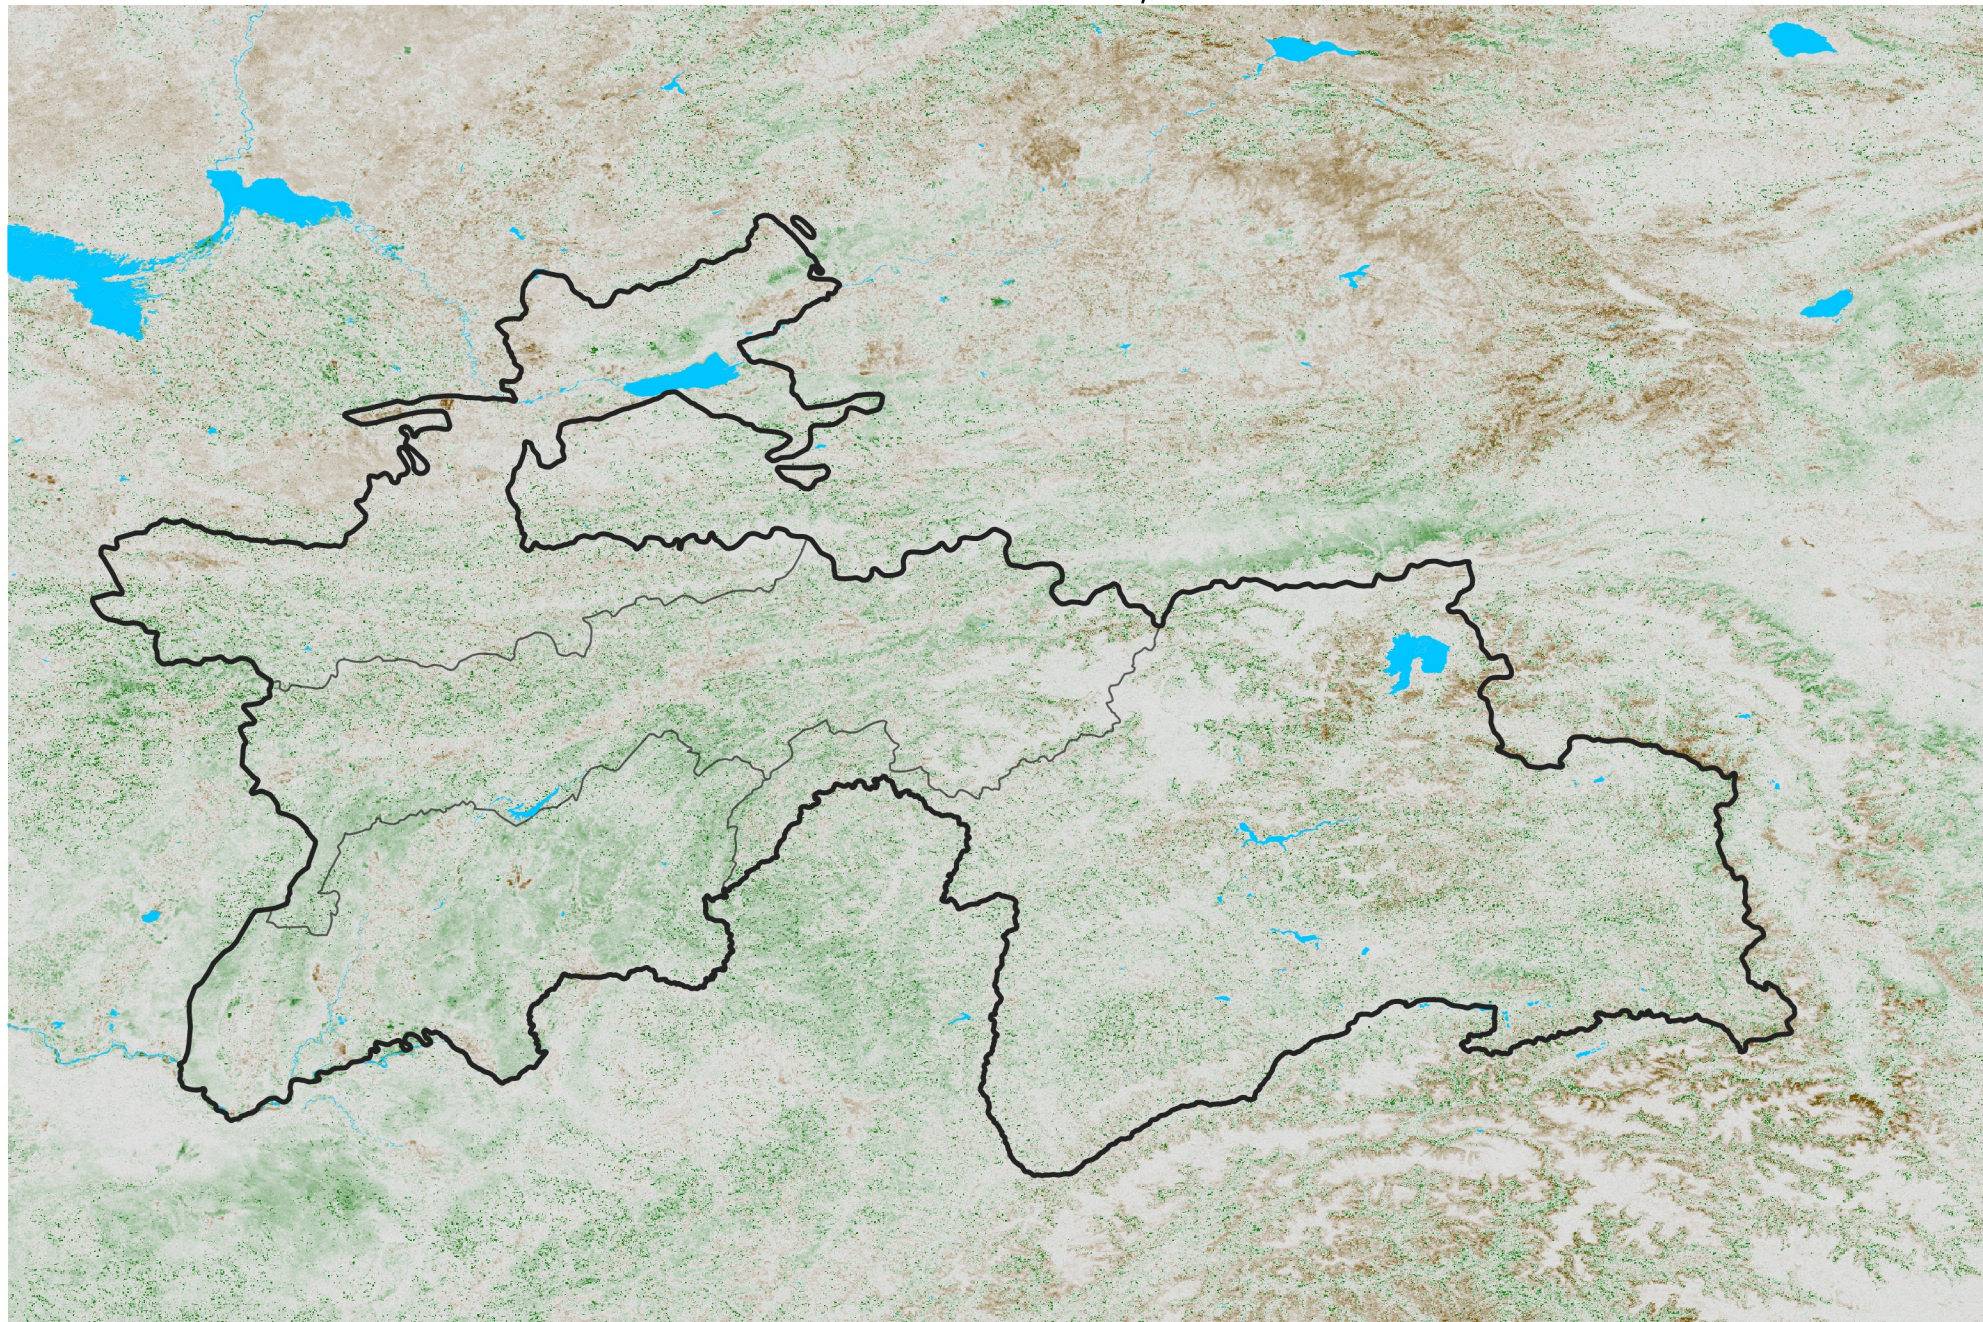

Tajikistan NDVI Anomaly

2012 minus Mean (2012 - 2021)

Period 59 / Oct 16 - 25, 2012

NDVI Anomaly

< -0.3 -0.2 -0.1 -0.05 0.05 0.1 0.2 > 0.3

Negative

No Difference

Positive