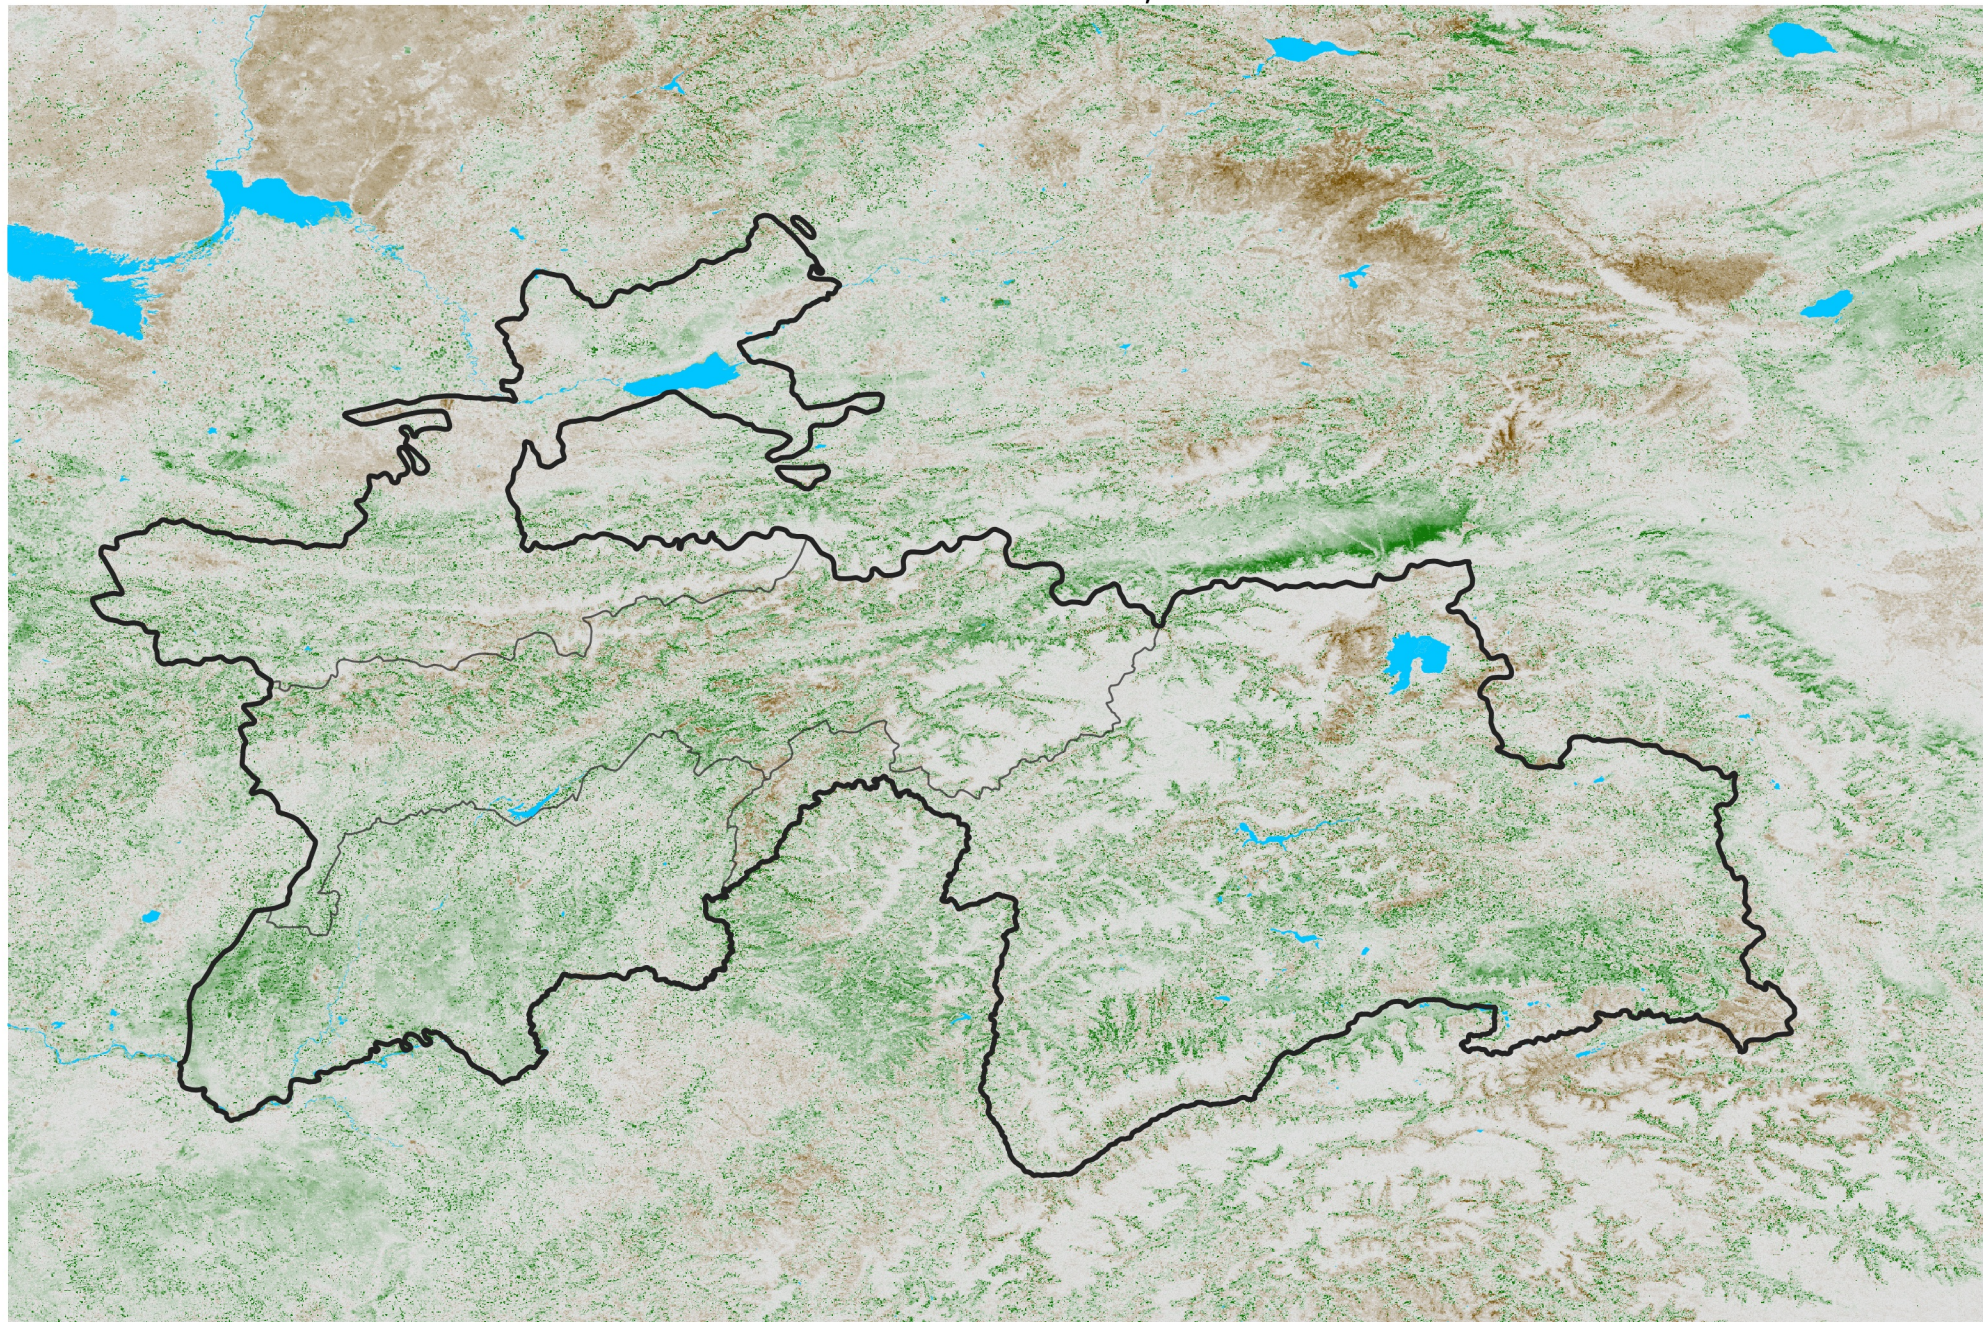

Tajikistan NDVI Anomaly

2012 minus Mean (2012 - 2021)

Period 64 / Nov 11 - 20, 2012

NDVI Anomaly

< -0.3 -0.2 -0.1 -0.05 0.05 0.1 0.2 > 0.3

Negative

No Difference

Positive