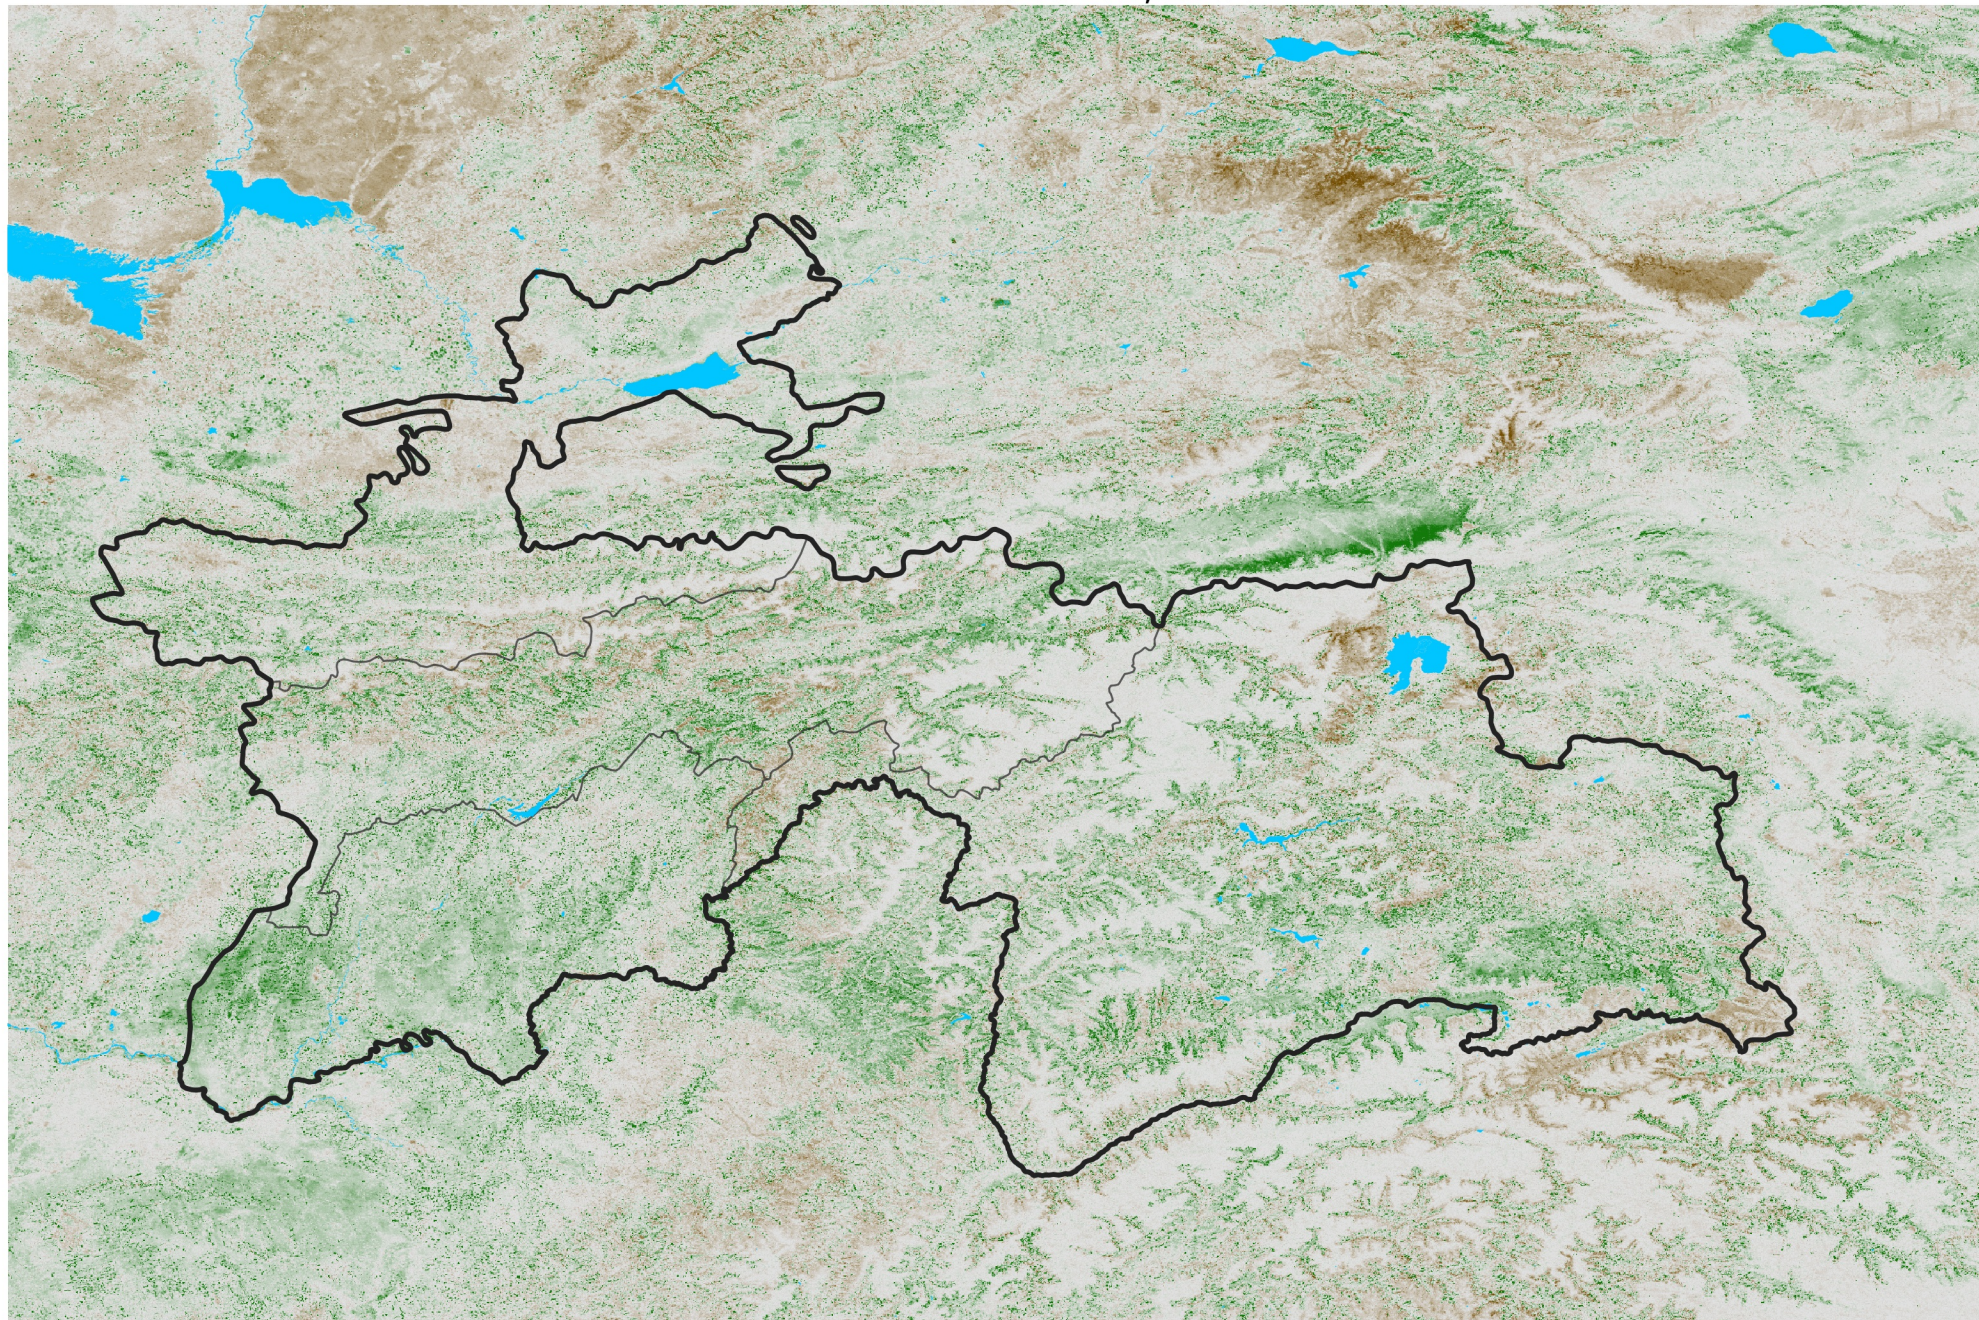

Tajikistan NDVI Anomaly

2012 minus Mean (2012 - 2021)

Period 65 / Nov 16 - 25, 2012

NDVI Anomaly

< -0.3 -0.2 -0.1 -0.05 0.05 0.1 0.2 > 0.3

Negative

No Difference

Positive