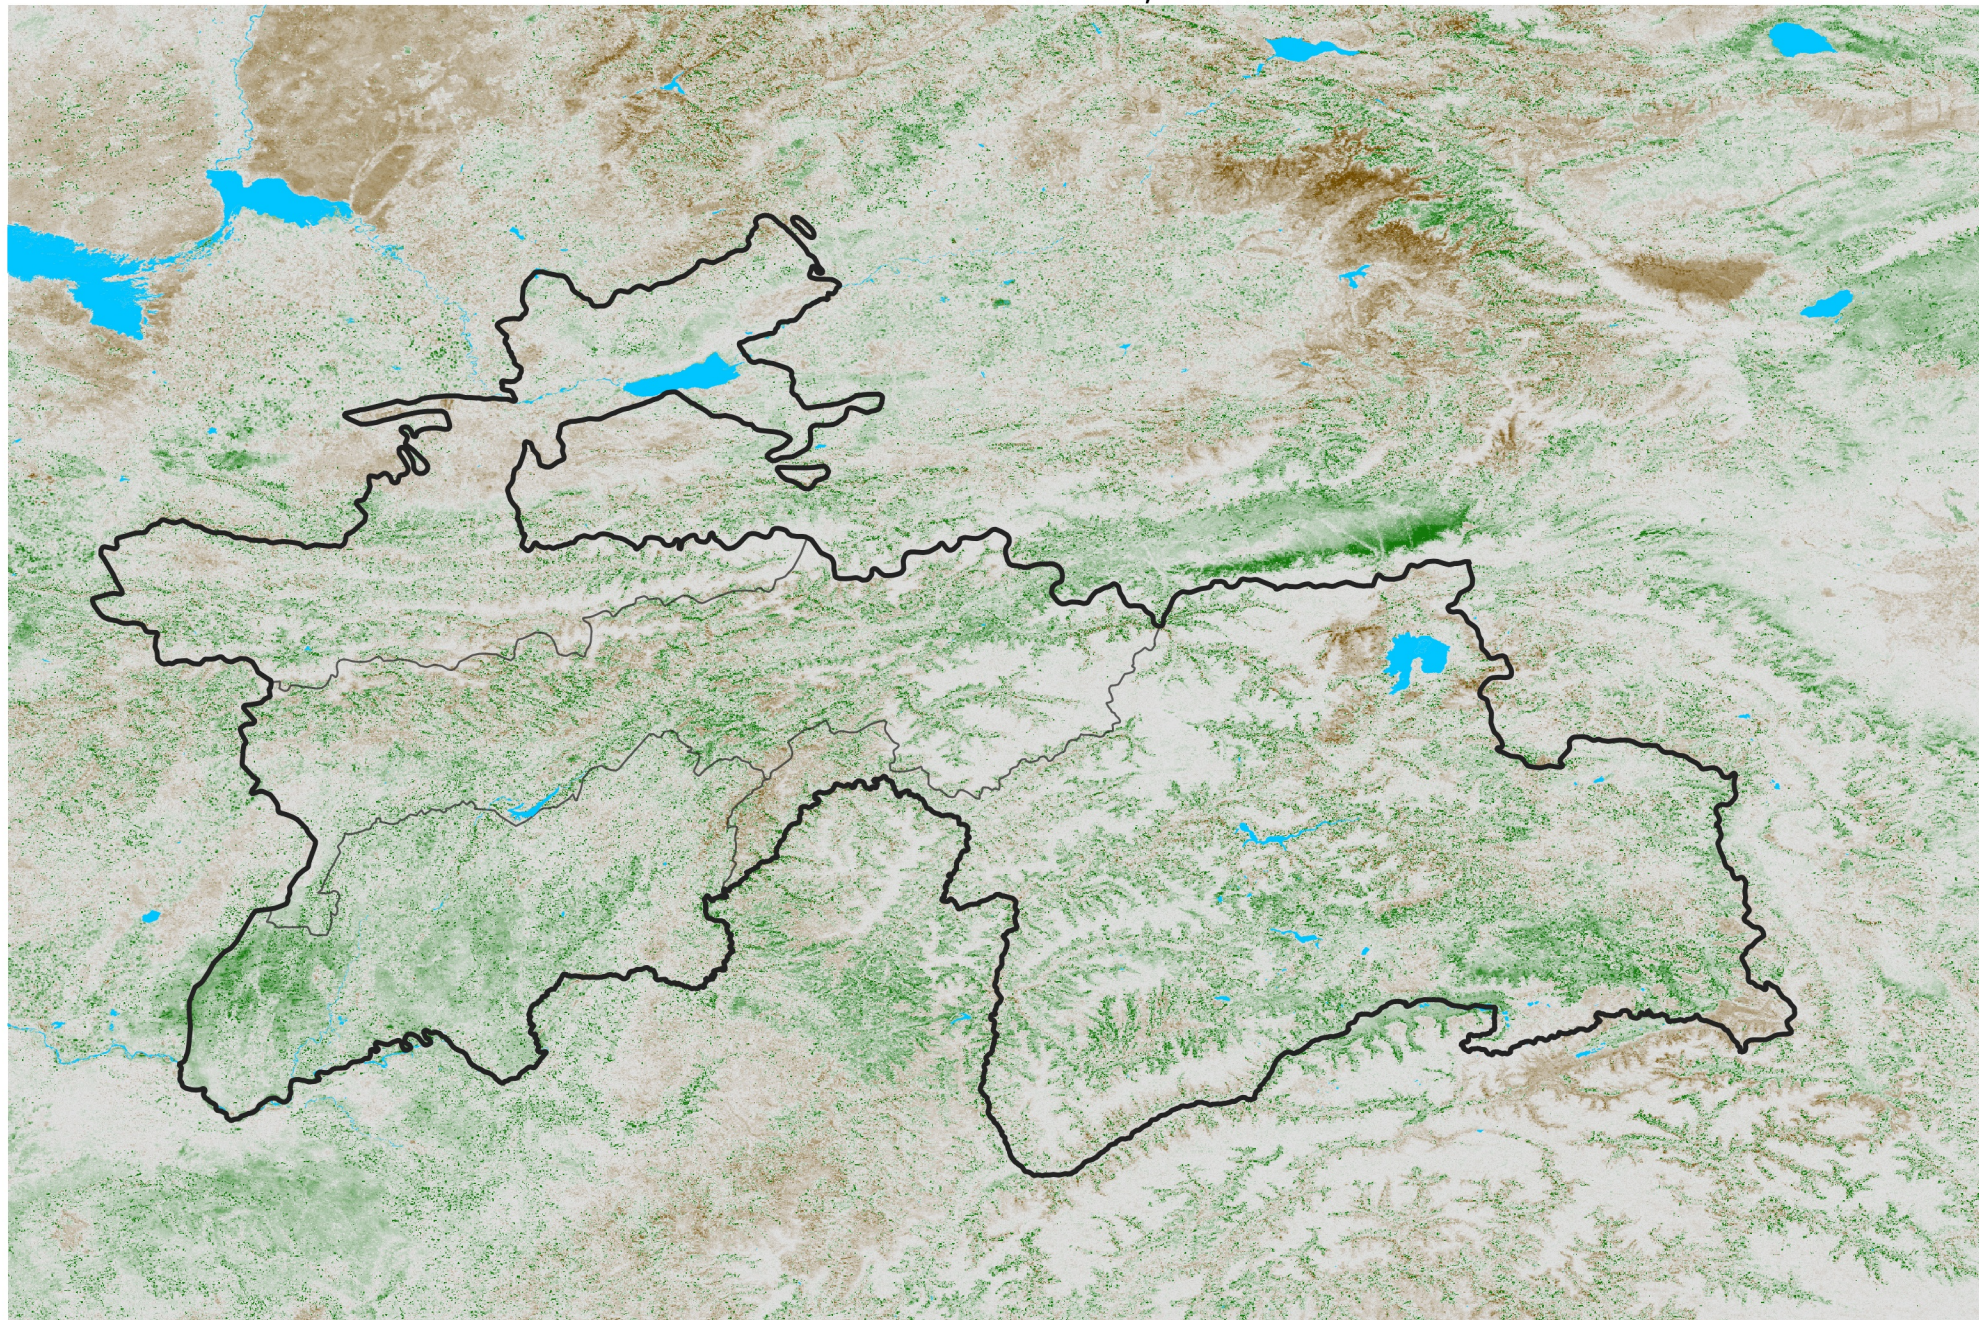

Tajikistan NDVI Anomaly

2012 minus Mean (2012 - 2021)

Period 66 / Nov 21 - 30, 2012

NDVI Anomaly

< -0.3 -0.2 -0.1 -0.05 0.05 0.1 0.2 > 0.3

Negative

No Difference

Positive