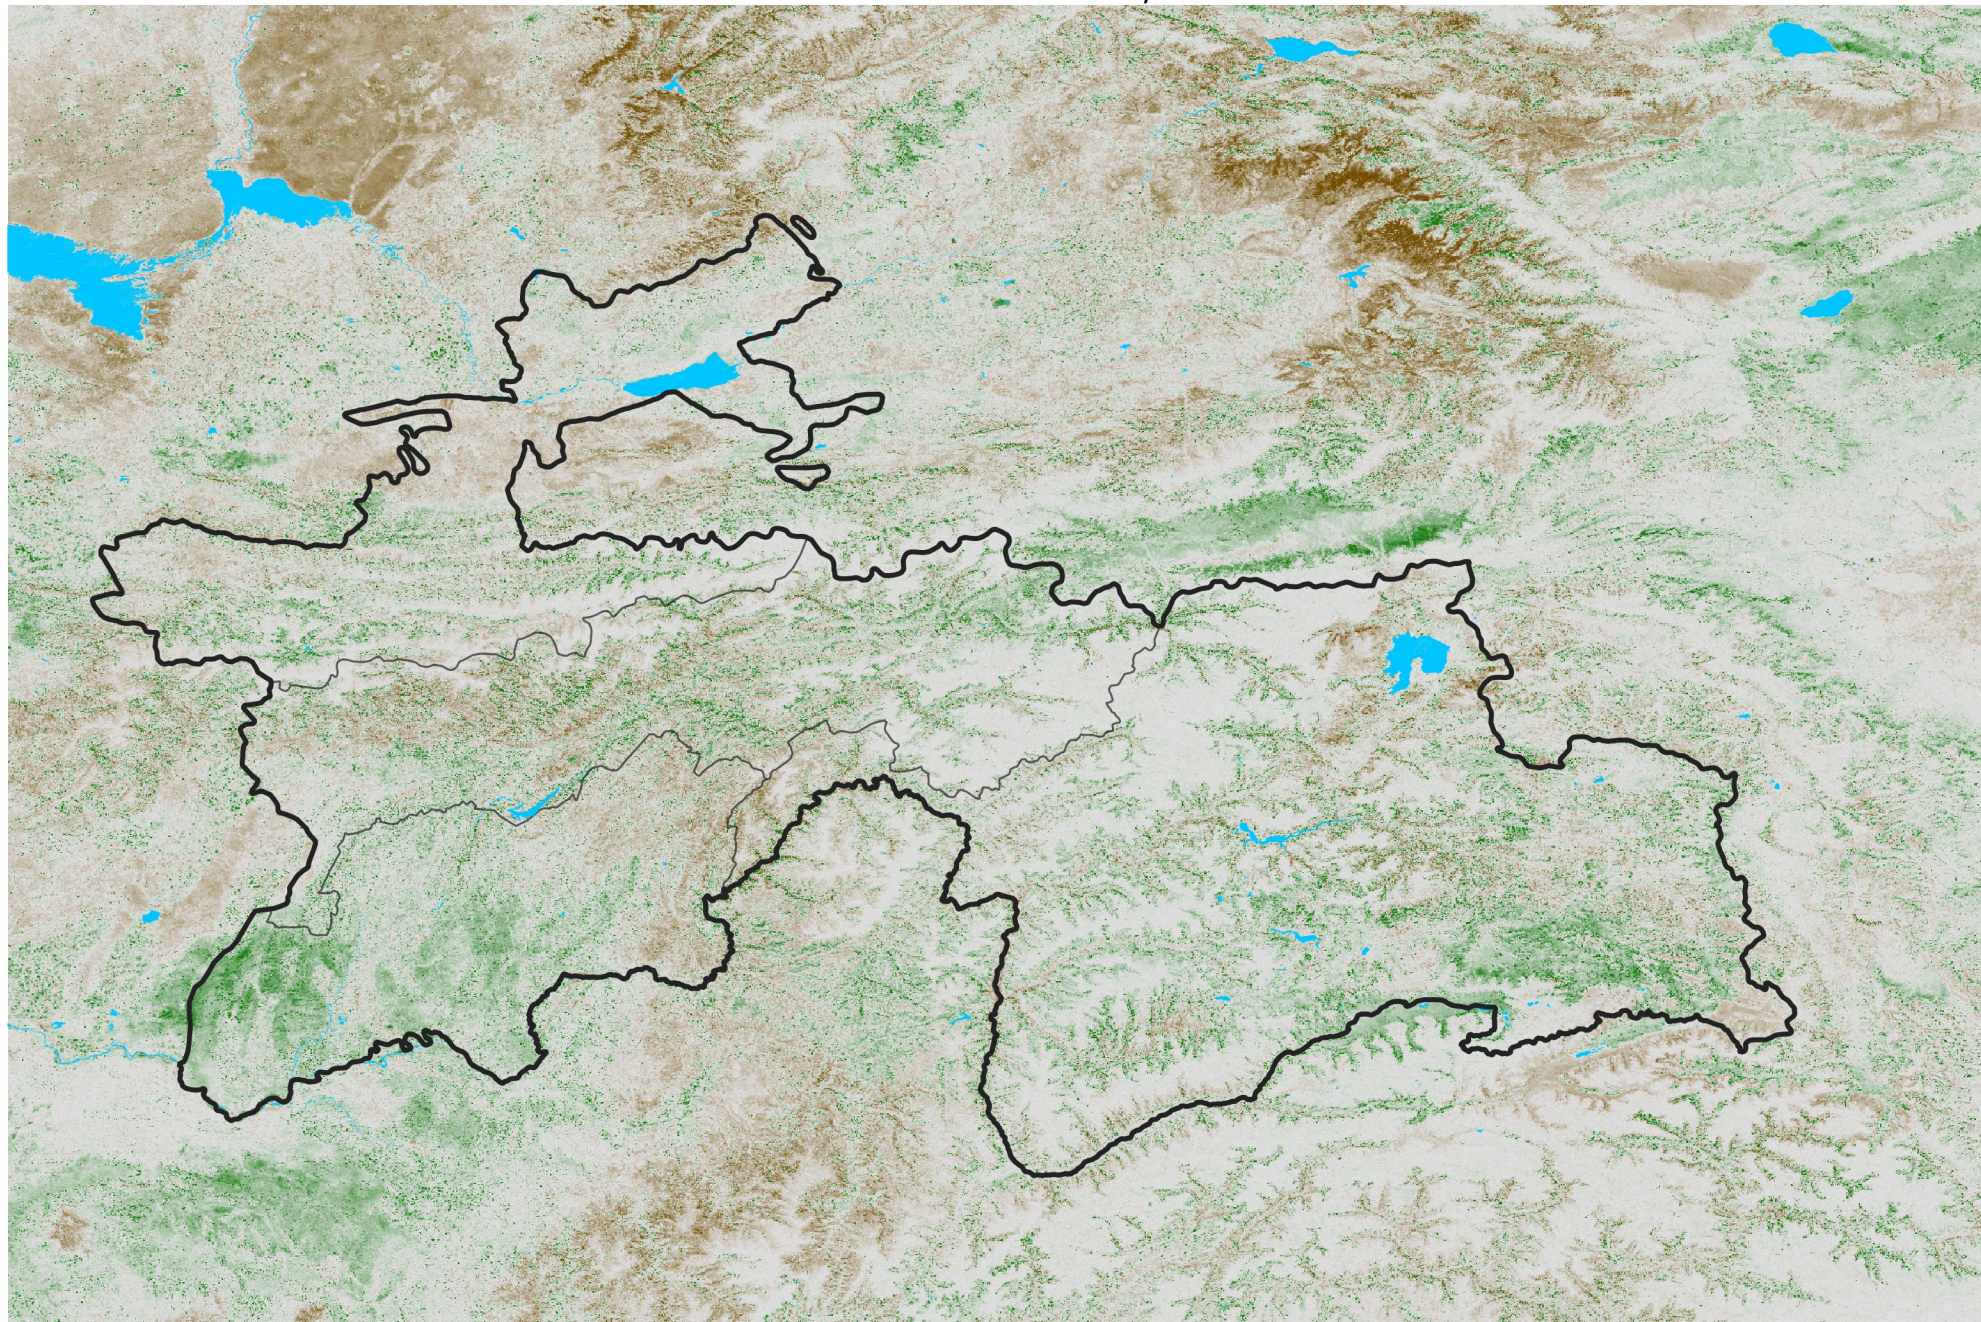

Tajikistan NDVI Anomaly

2012 minus Mean (2012 - 2021)

Period 68 / Dec 01 - 10, 2012

NDVI Anomaly

< -0.3 -0.2 -0.1 -0.05 0.05 0.1 0.2 > 0.3

Negative

No Difference

Positive