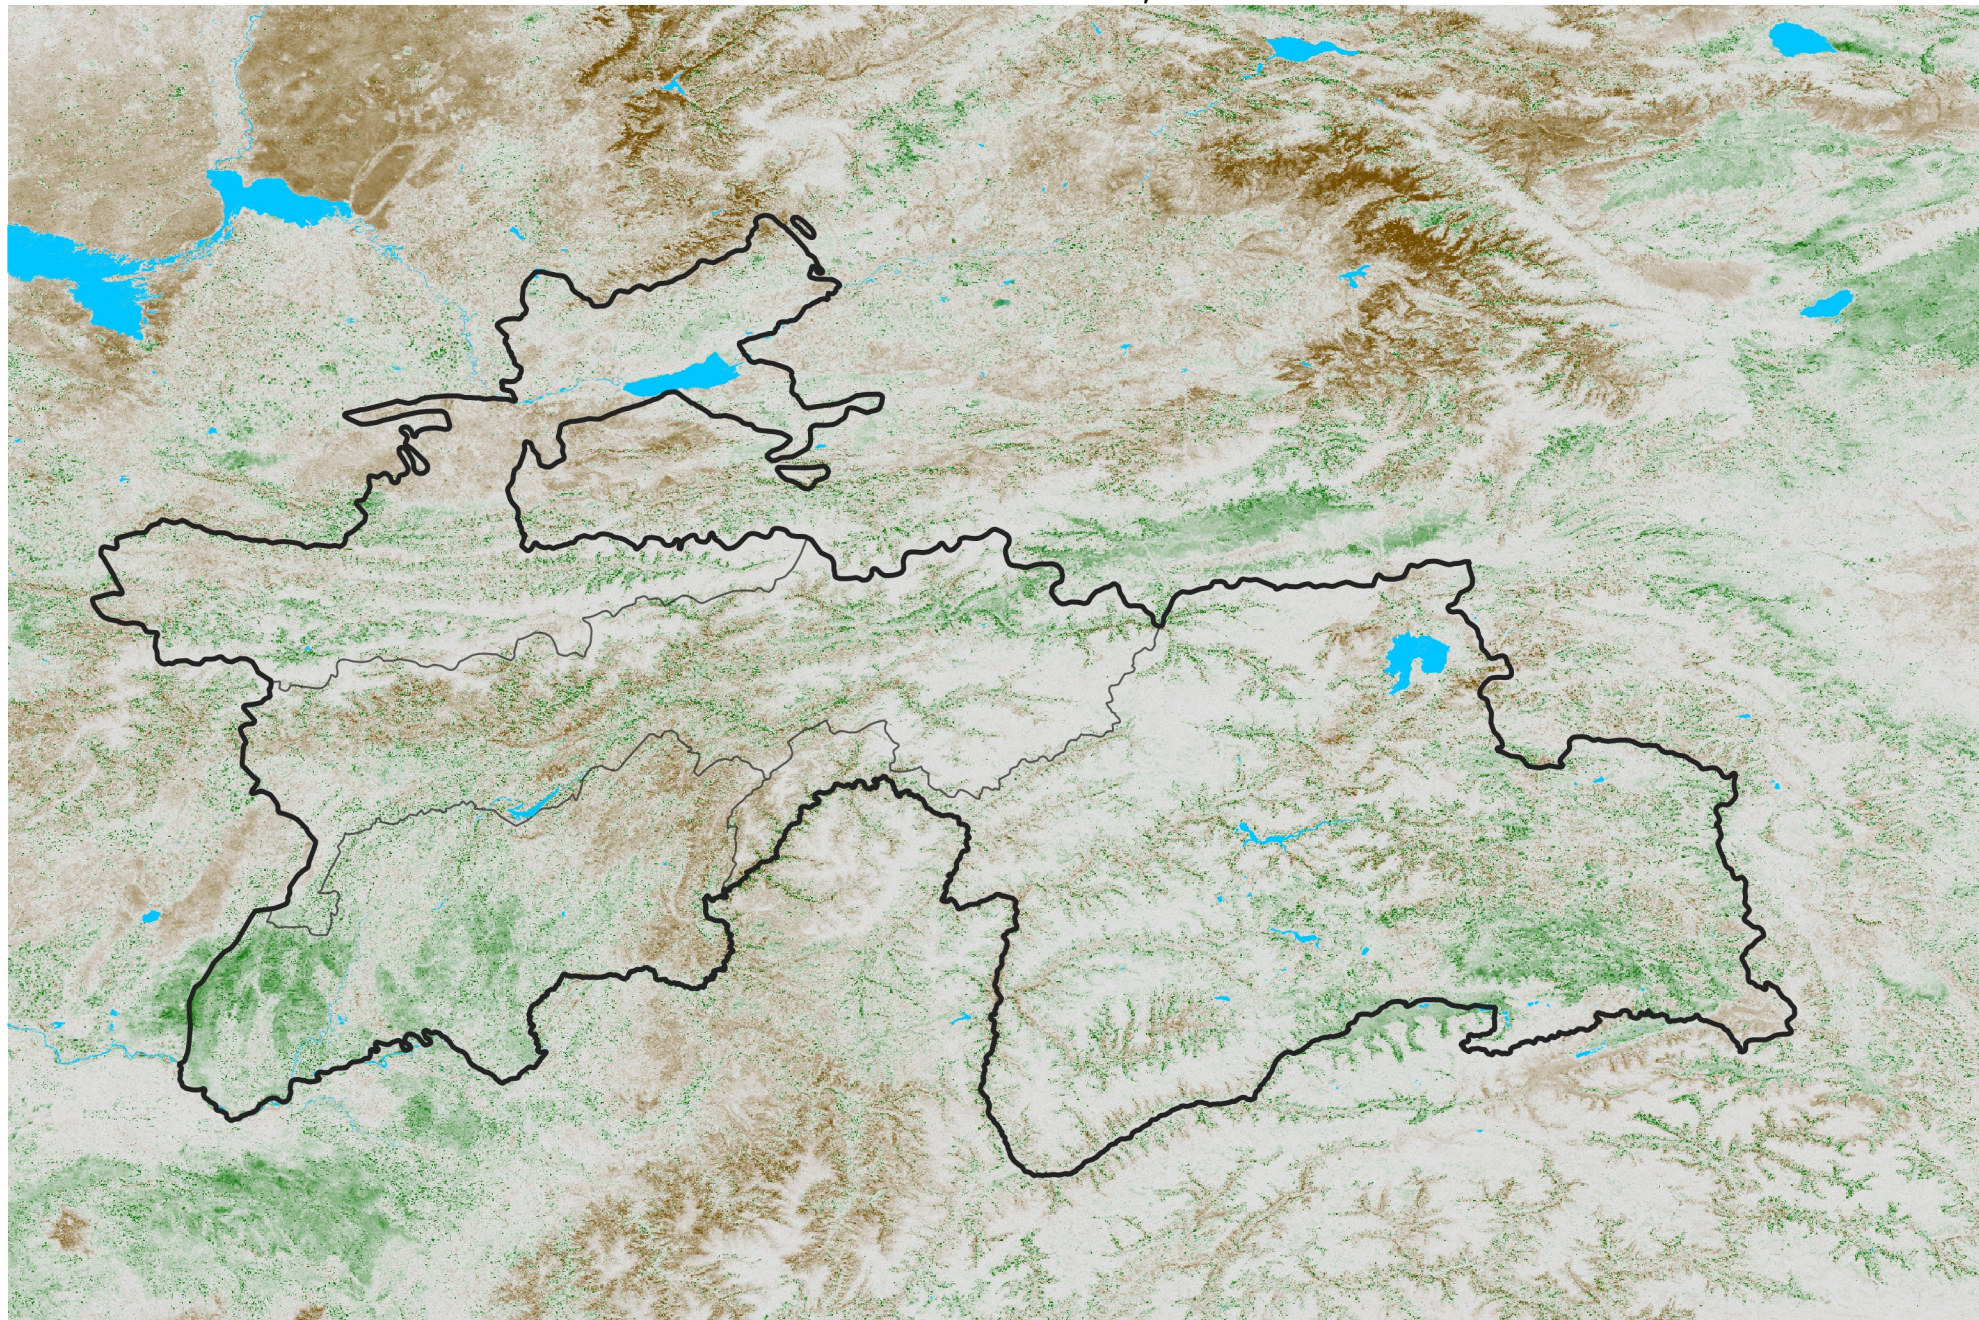

Tajikistan NDVI Anomaly

2012 minus Mean (2012 - 2021)

Period 69 / Dec 06 - 15, 2012

NDVI Anomaly

< -0.3 -0.2 -0.1 -0.05 0.05 0.1 0.2 > 0.3

Negative

No Difference

Positive