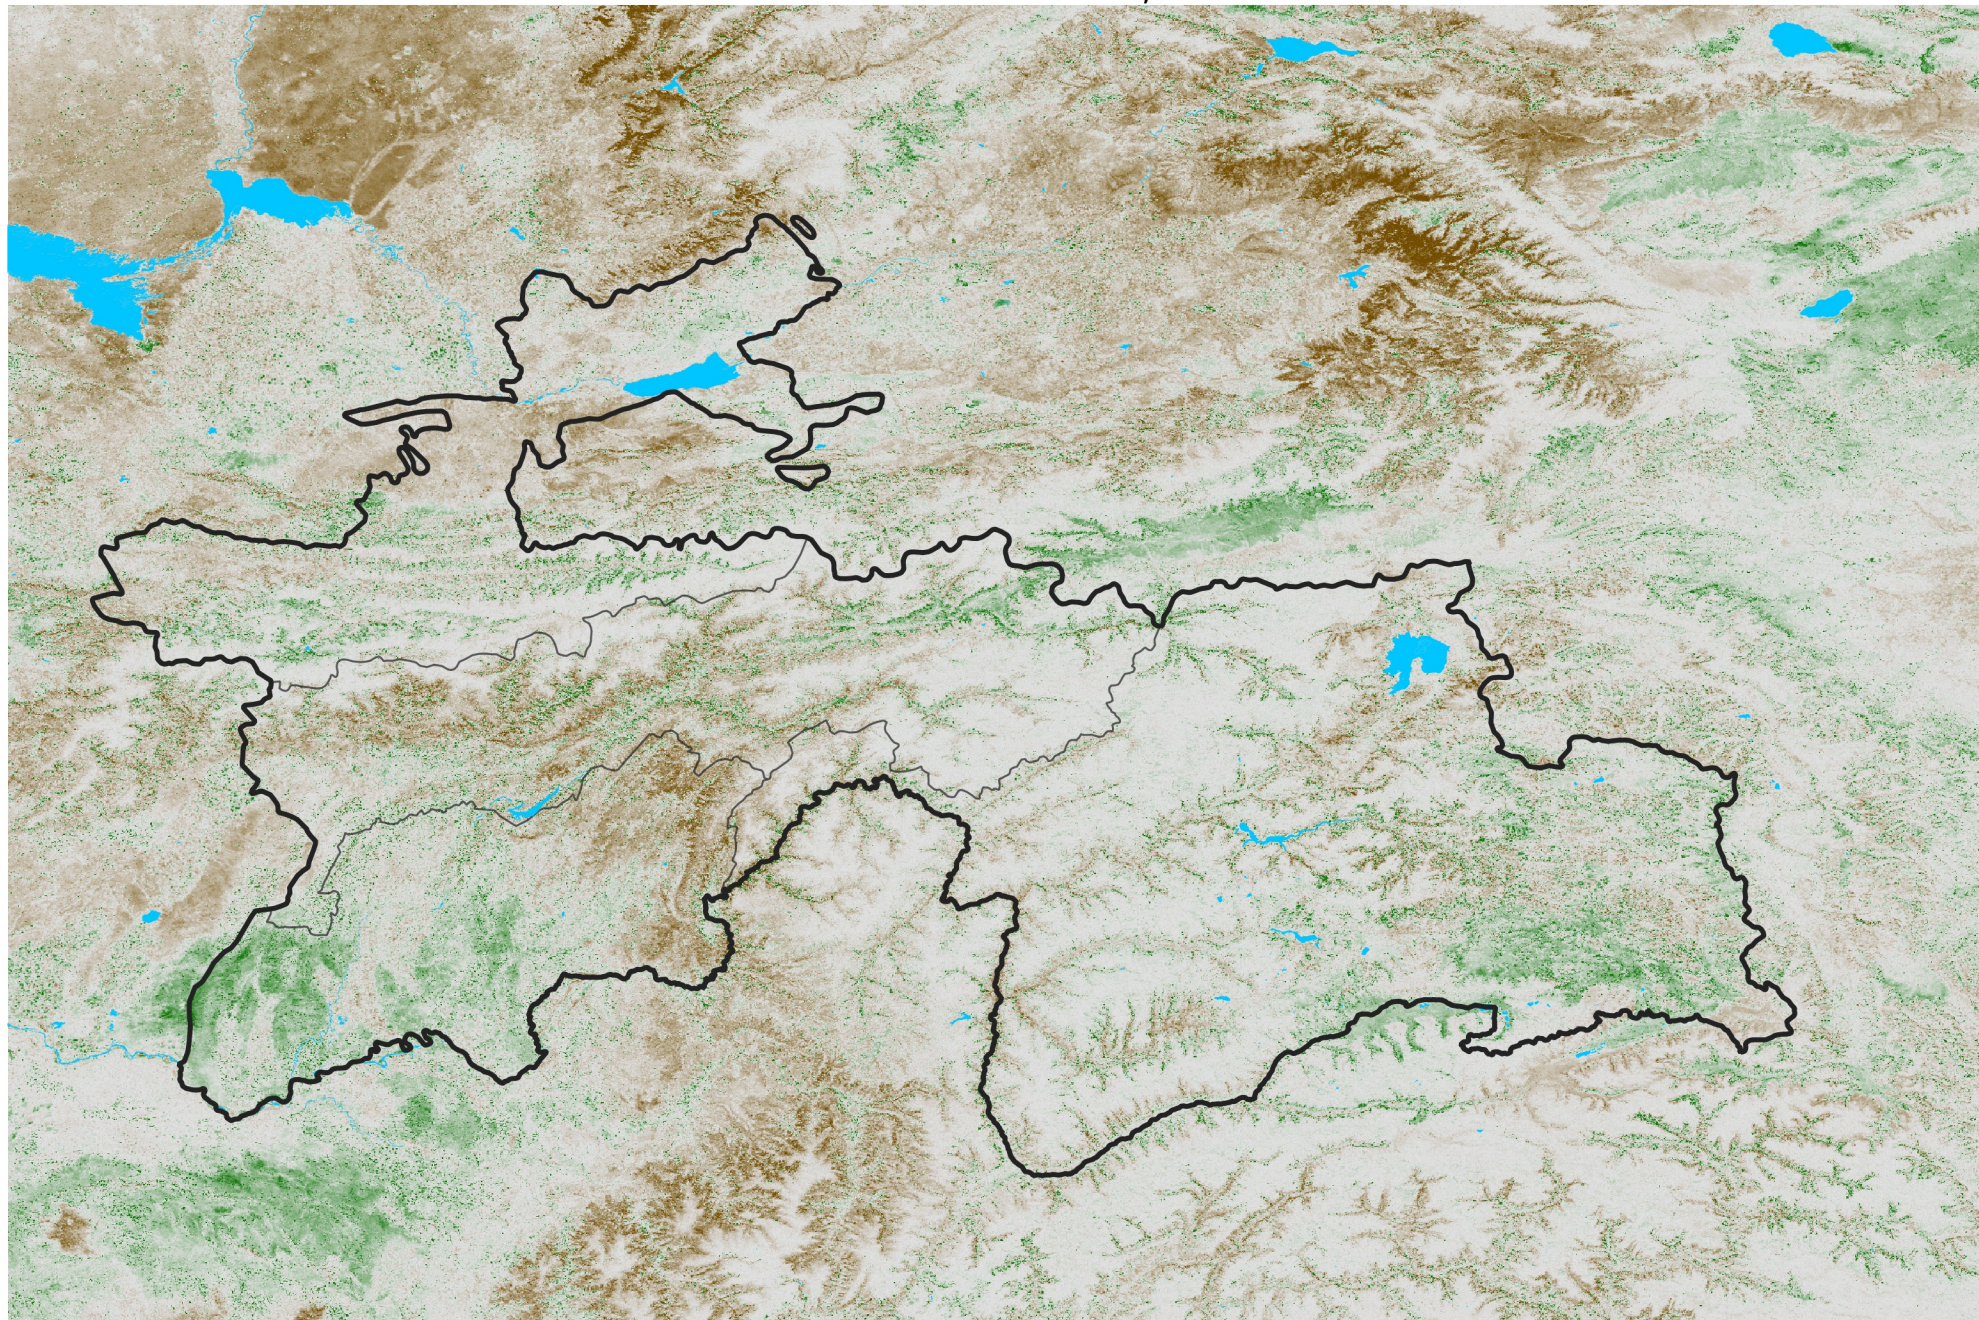

Tajikistan NDVI Anomaly

2012 minus Mean (2012 - 2021)

Period 70 / Dec 11 - 20, 2012

NDVI Anomaly

< -0.3 -0.2 -0.1 -0.05 0.05 0.1 0.2 >0.3

Negative

No Difference

Positive