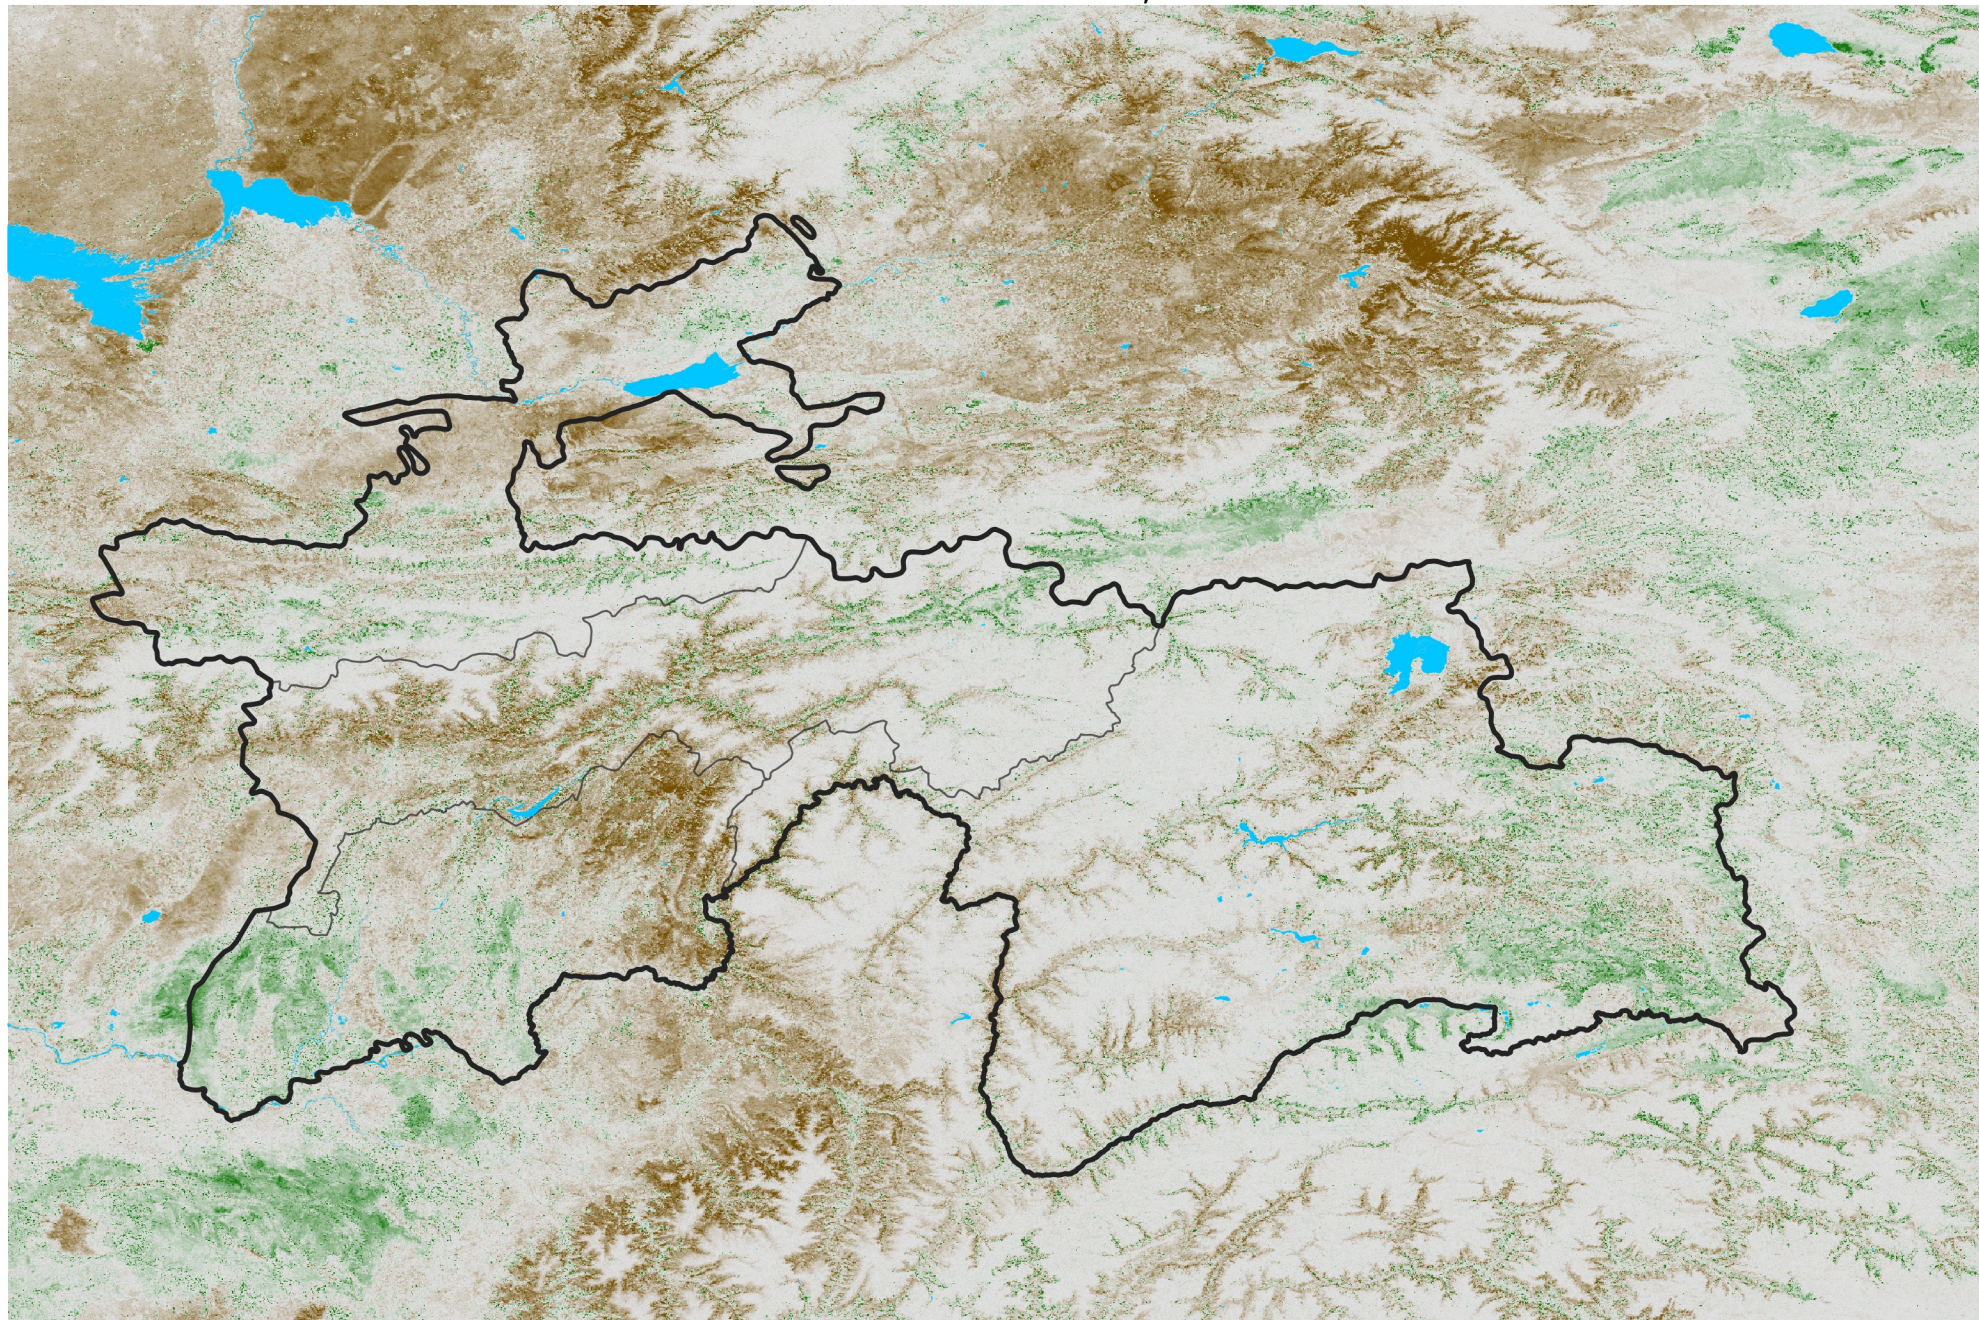

Tajikistan NDVI Anomaly

2012 minus Mean (2012 - 2021)

Period 72 / Dec 21 - 31, 2012

NDVI Anomaly

< -0.3 -0.2 -0.1 -0.05 0.05 0.1 0.2 >0.3

Negative

No Difference

Positive