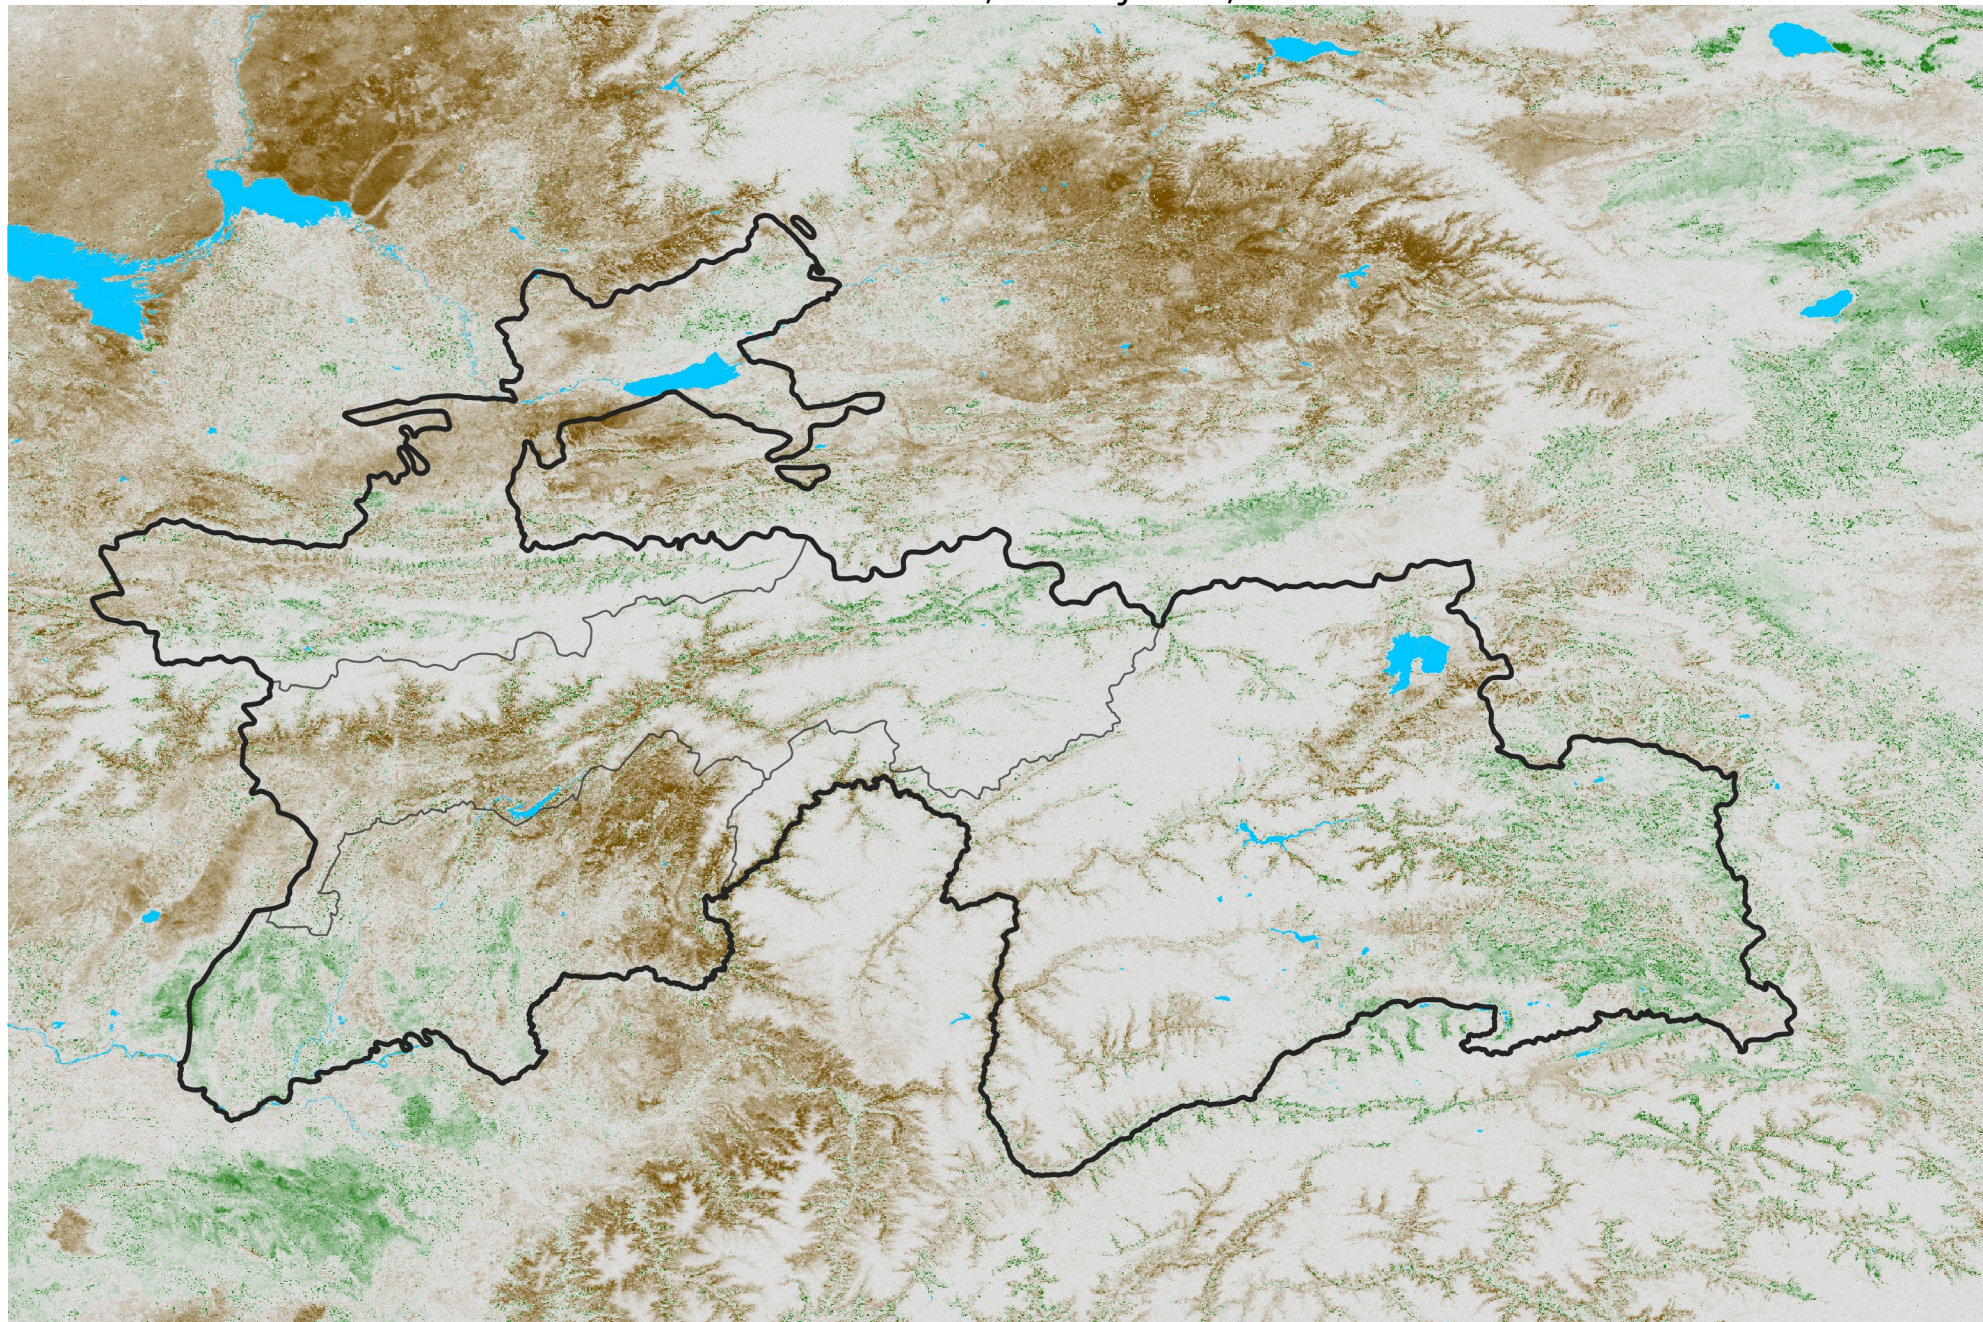

Tajikistan NDVI Anomaly

2013 minus Mean (2012 - 2021)

Period 01 / Dec 26, 2012 - Jan 05, 2013

NDVI Anomaly

< -0.3 -0.2 -0.1 -0.05 0.05 0.1 0.2 >0.3

Negative

No Difference

Positive