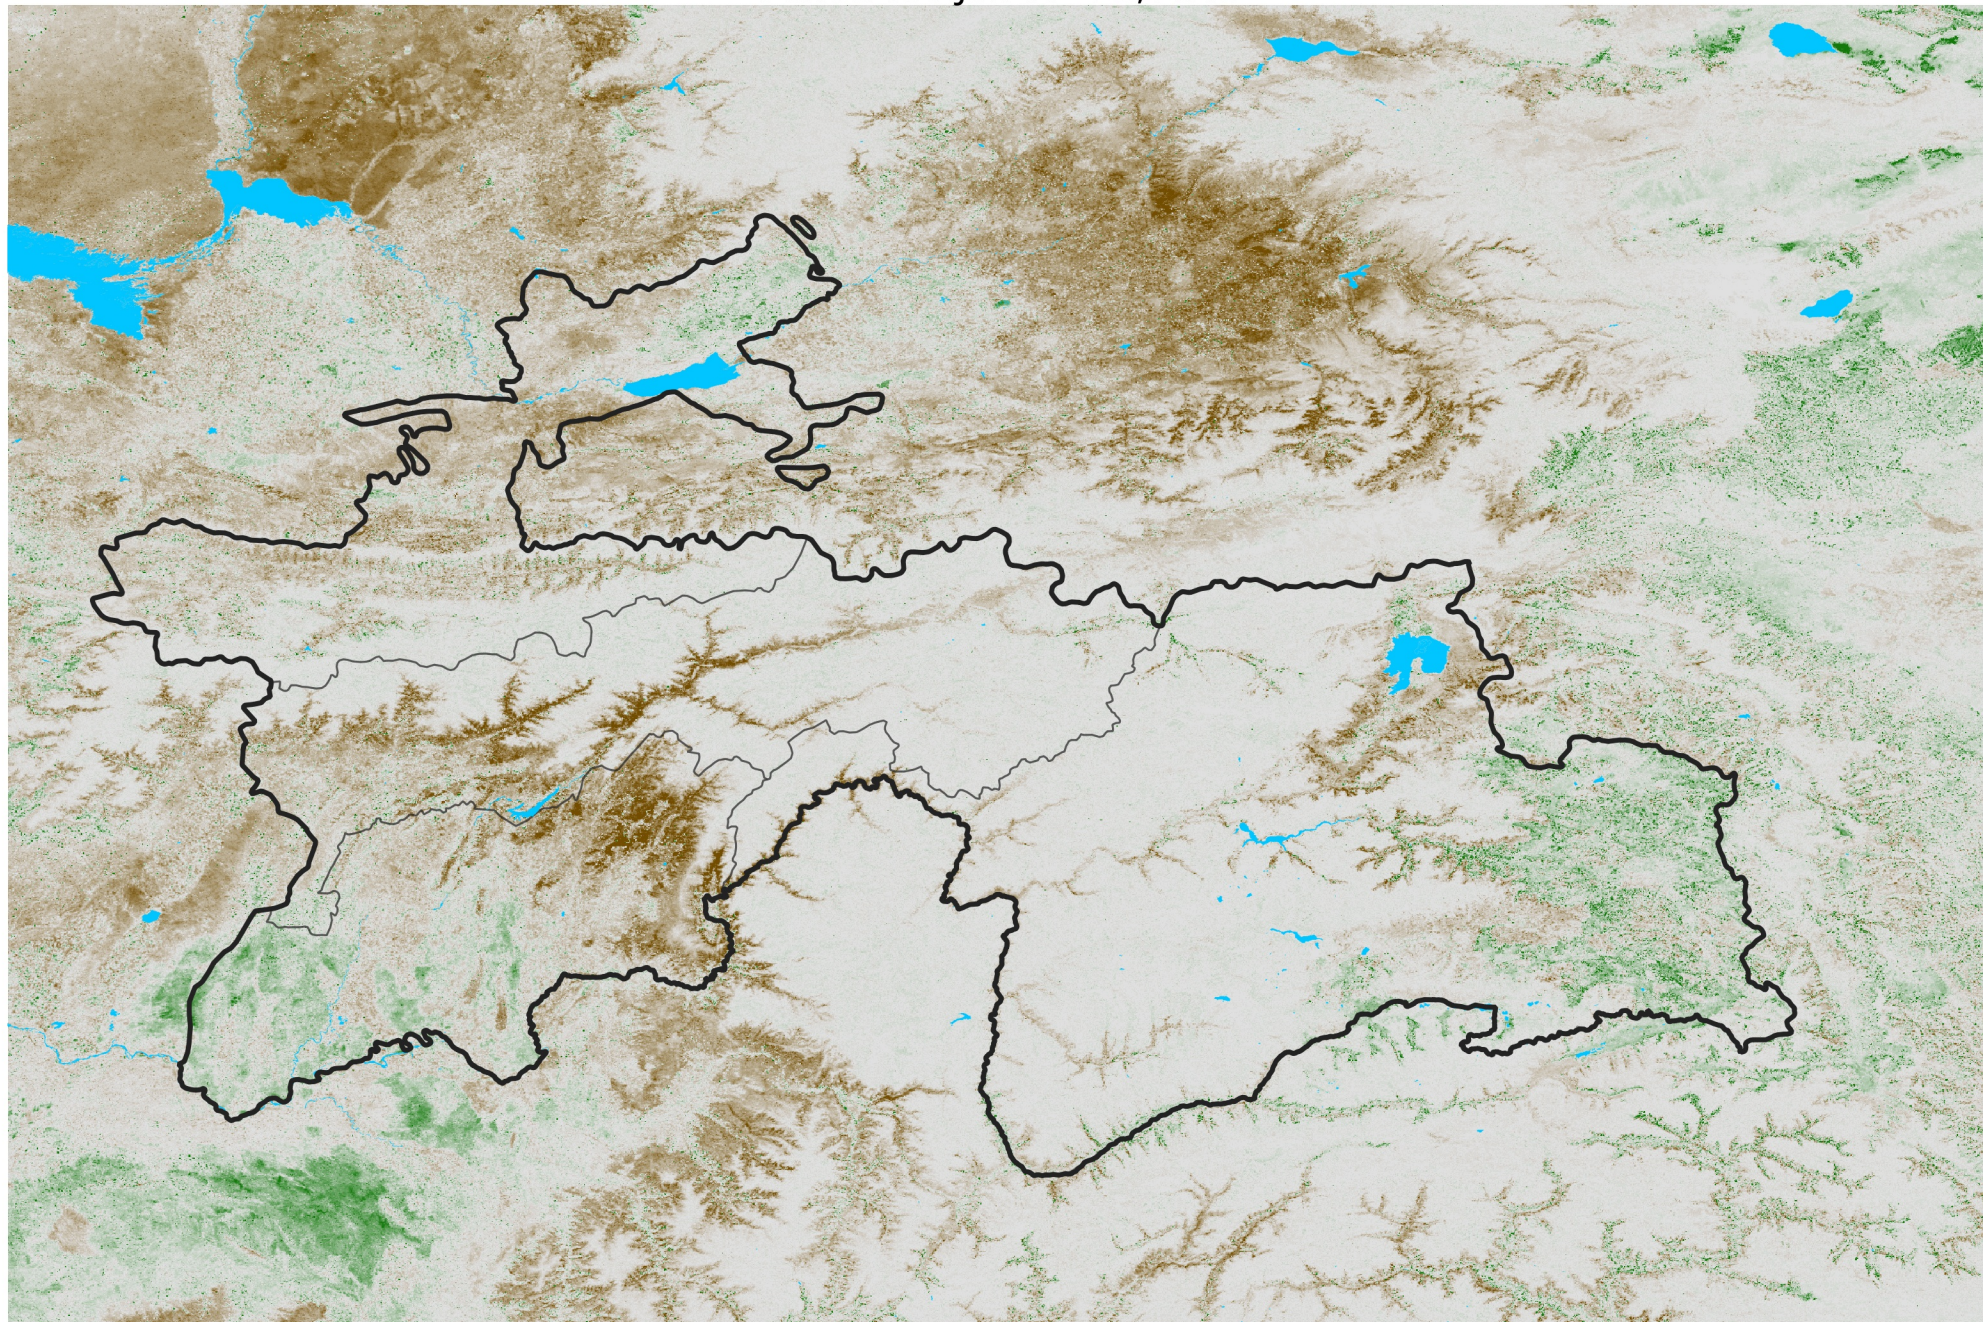

Tajikistan NDVI Anomaly

2013 minus Mean (2012 - 2021)

Period 05 / Jan 16 - 25, 2013

NDVI Anomaly

< -0.3 -0.2 -0.1 -0.05 0.05 0.1 0.2 > 0.3

Negative

No Difference

Positive