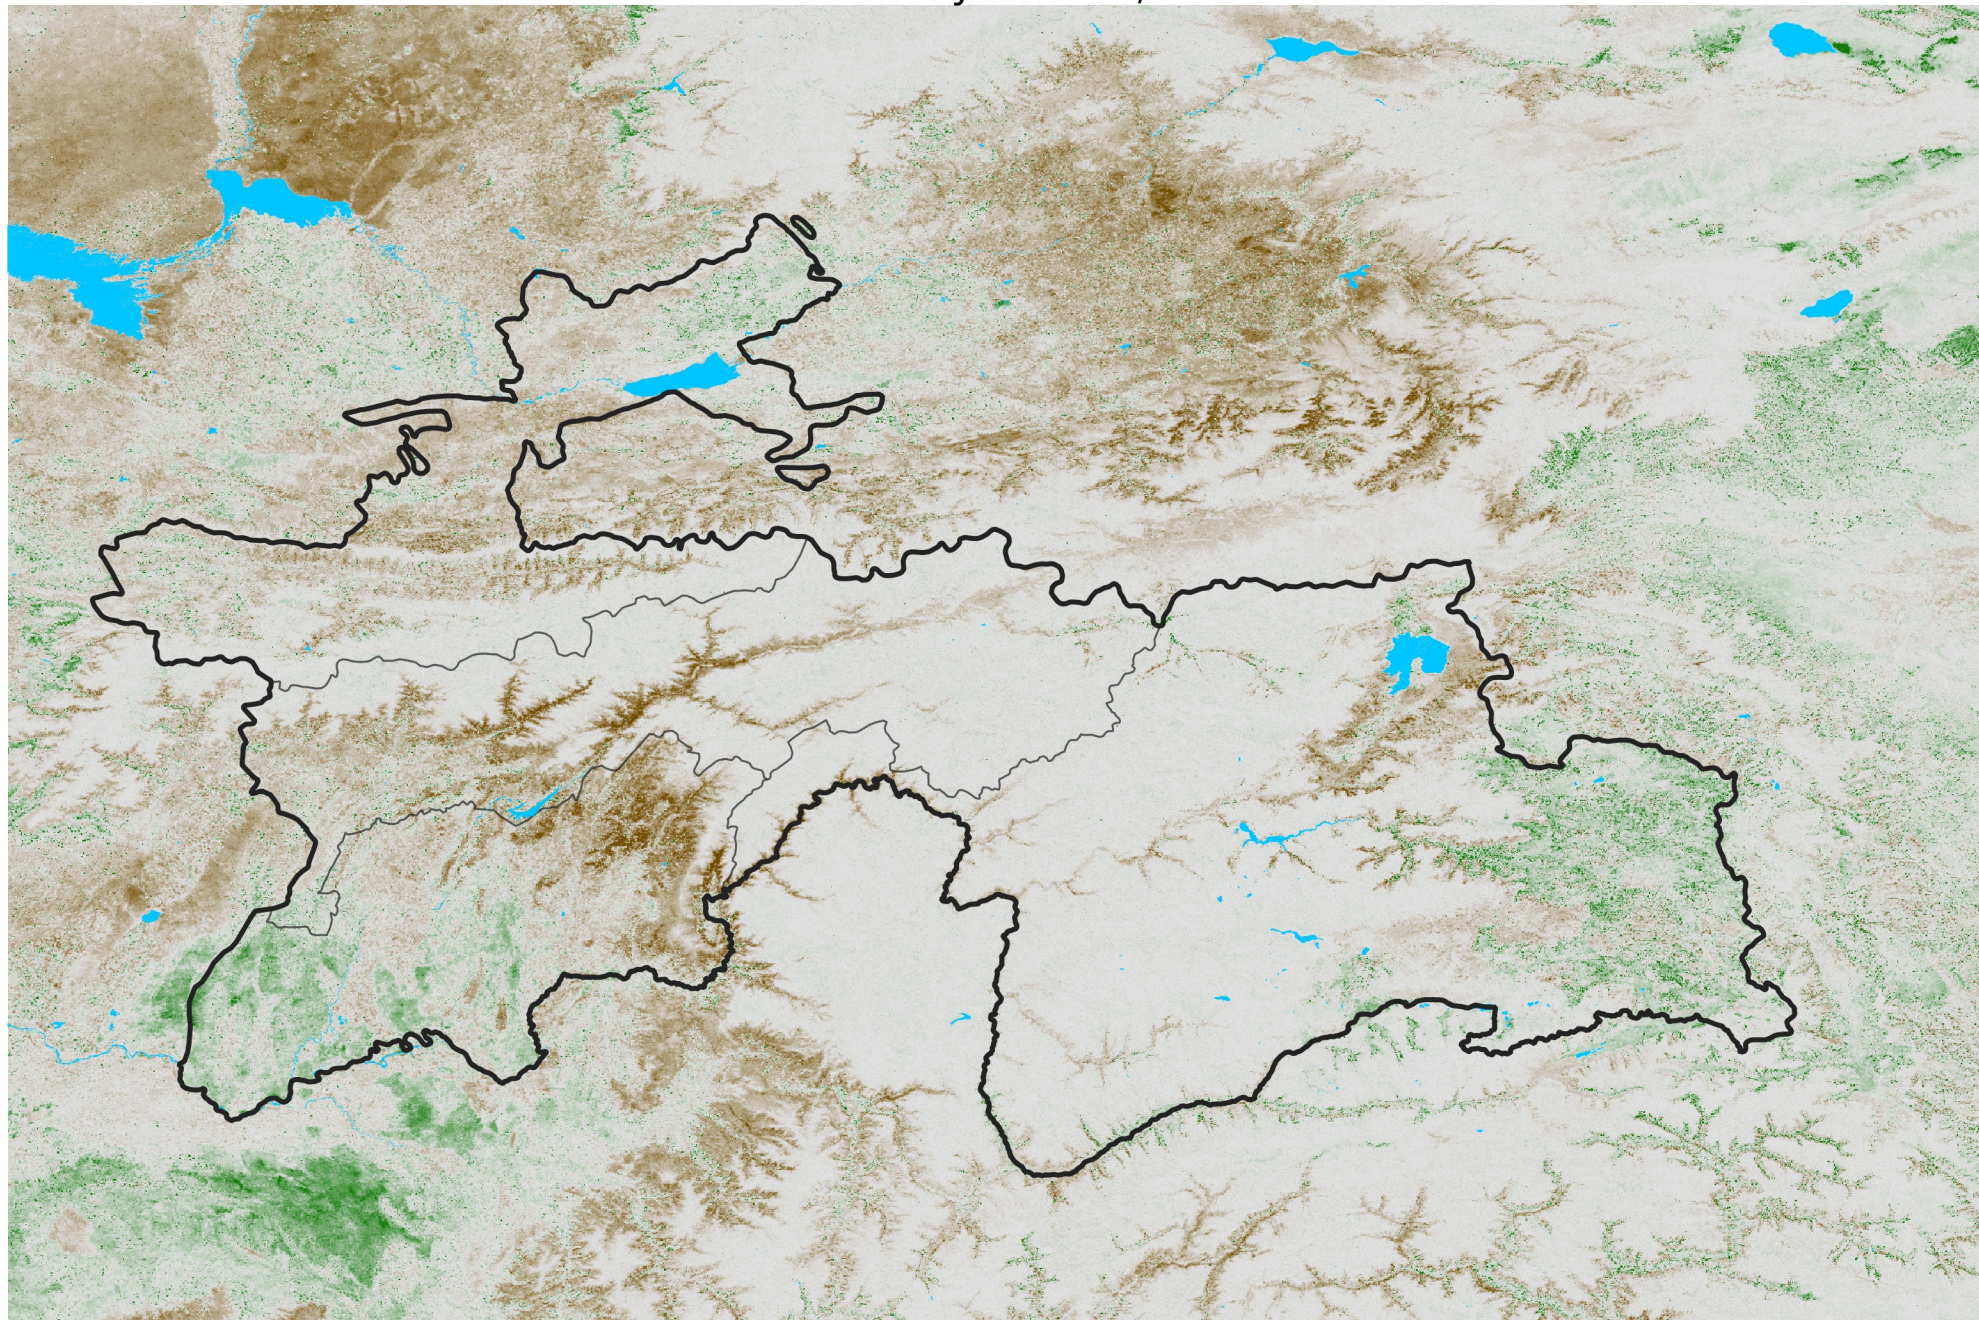

Tajikistan NDVI Anomaly

2013 minus Mean (2012 - 2021)

Period 06 / Jan 21 - 31, 2013

NDVI Anomaly

< -0.3 -0.2 -0.1 -0.05 0.05 0.1 0.2 > 0.3

Negative

No Difference

Positive