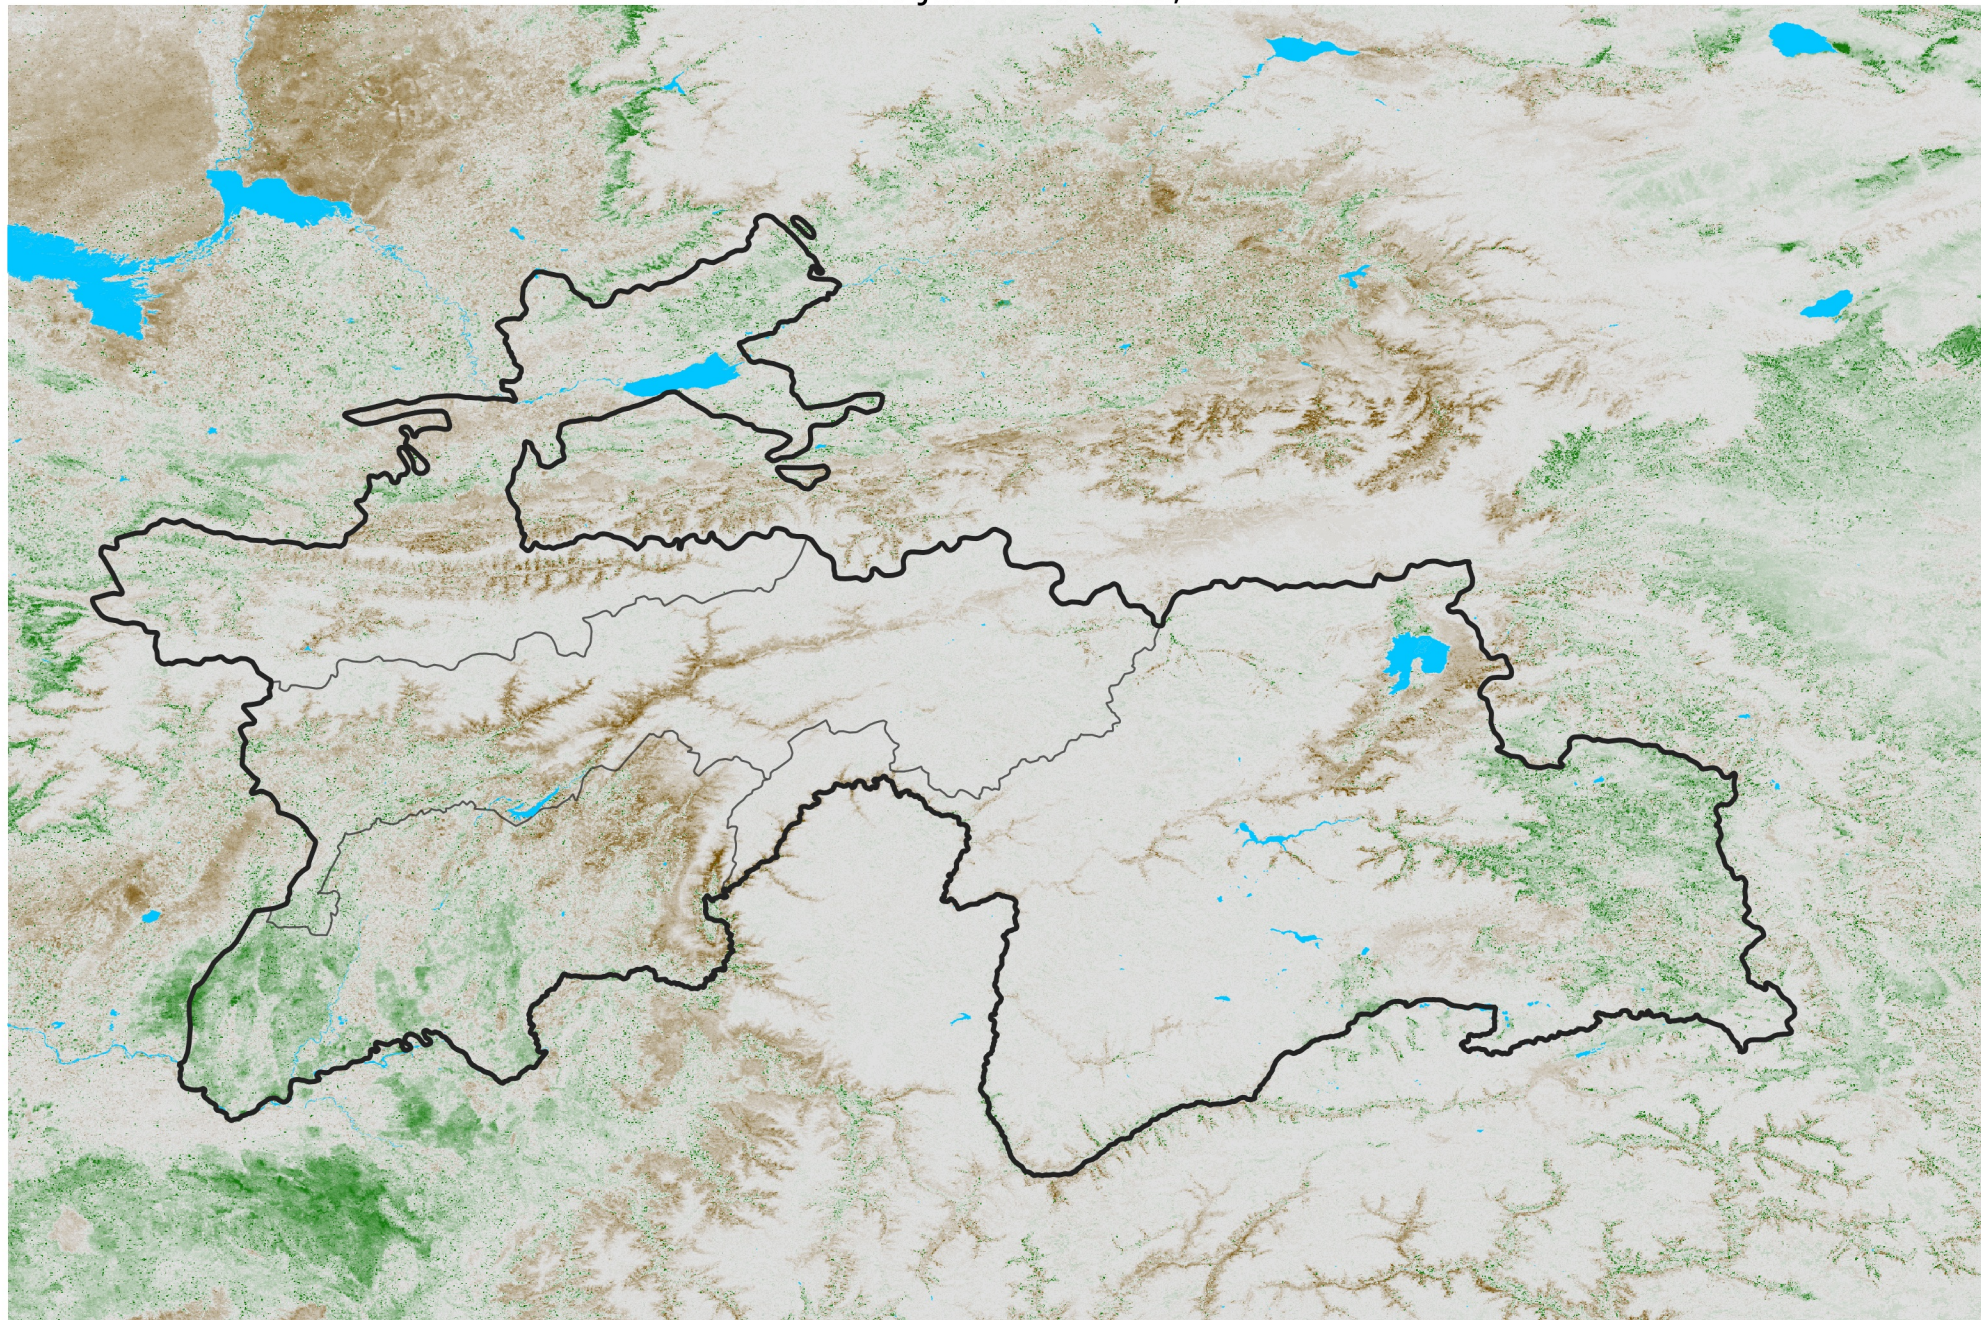

Tajikistan NDVI Anomaly

2013 minus Mean (2012 - 2021)

Period 07 / Jan 26 - Feb 05, 2013

NDVI Anomaly

< -0.3 -0.2 -0.1 -0.05 0.05 0.1 0.2 > 0.3

Negative

No Difference

Positive