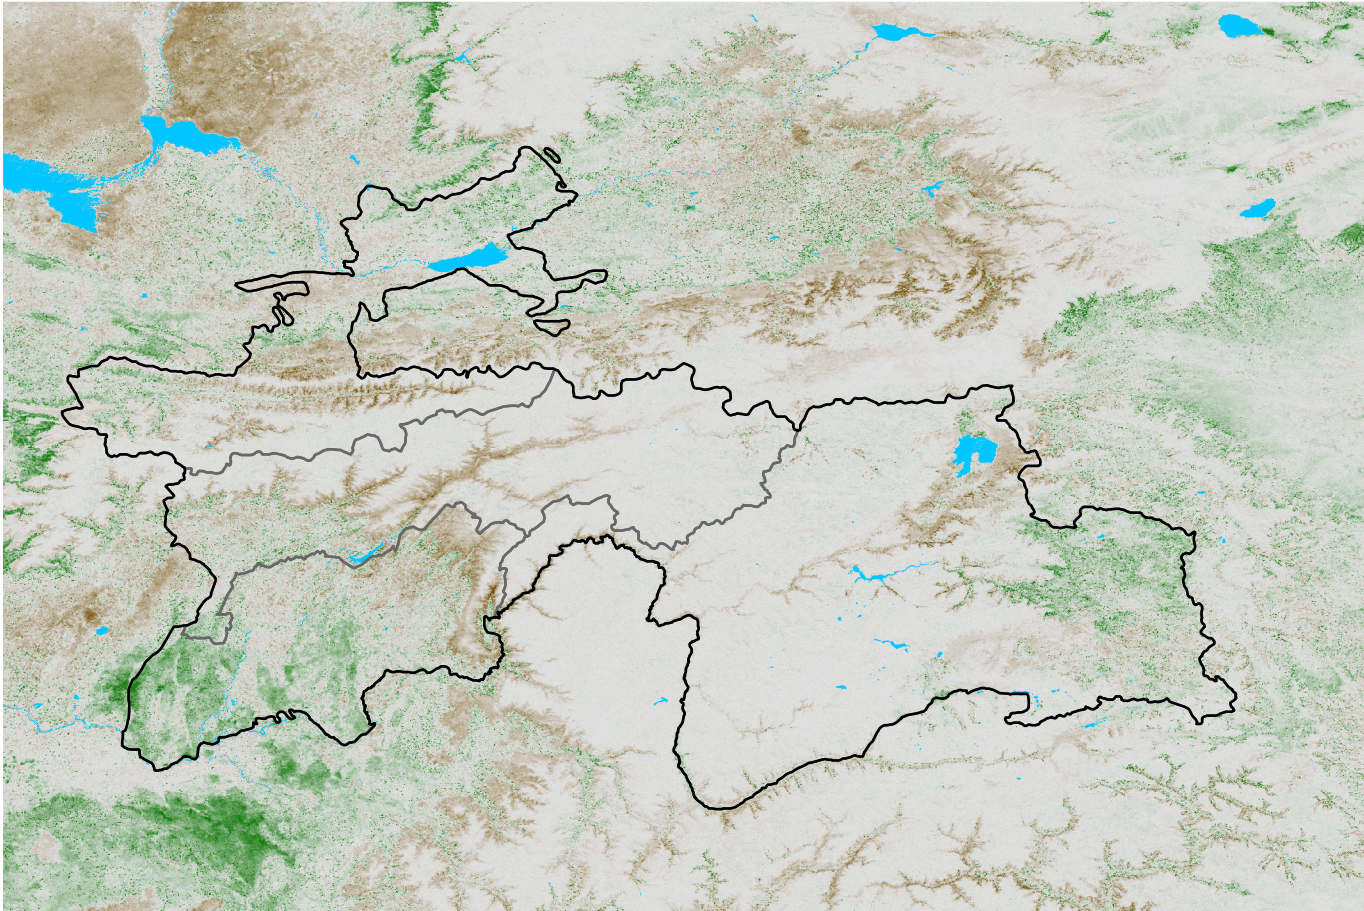

Tajikistan NDVI Anomaly

2013 minus Mean (2012 - 2021)

Period 08 / Feb 01 - 10, 2013

NDVI Anomaly

< -0.3 -0.2 -0.1 -0.05 0.05 0.1 0.2 > 0.3

Negative

No Difference

Positive