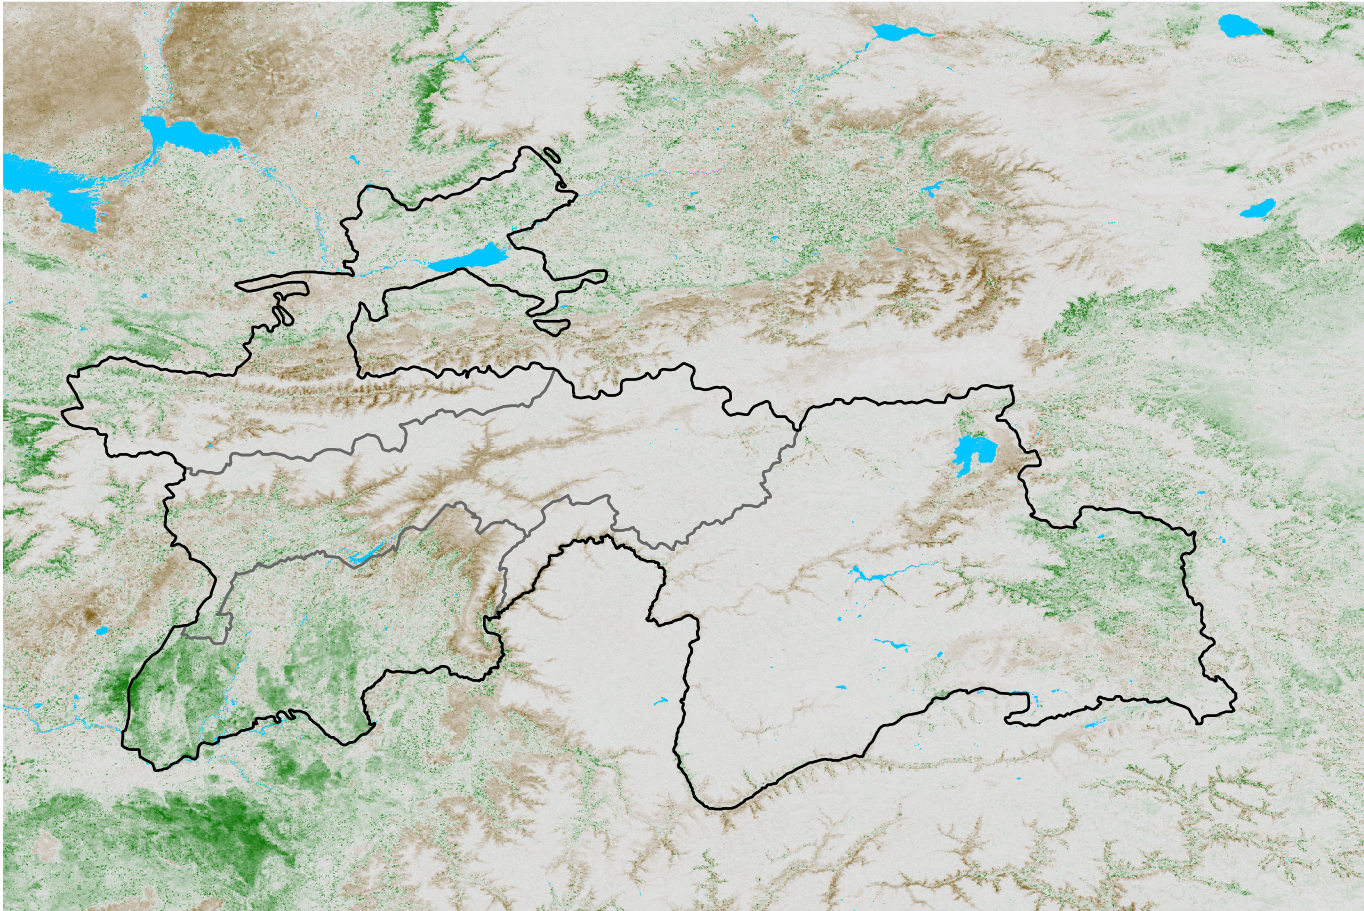

Tajikistan NDVI Anomaly

2013 minus Mean (2012 - 2021)

Period 09 / Feb 06 - 15, 2013

NDVI Anomaly

< -0.3 -0.2 -0.1 -0.05 0.05 0.1 0.2 >0.3

Negative

No Difference

Positive