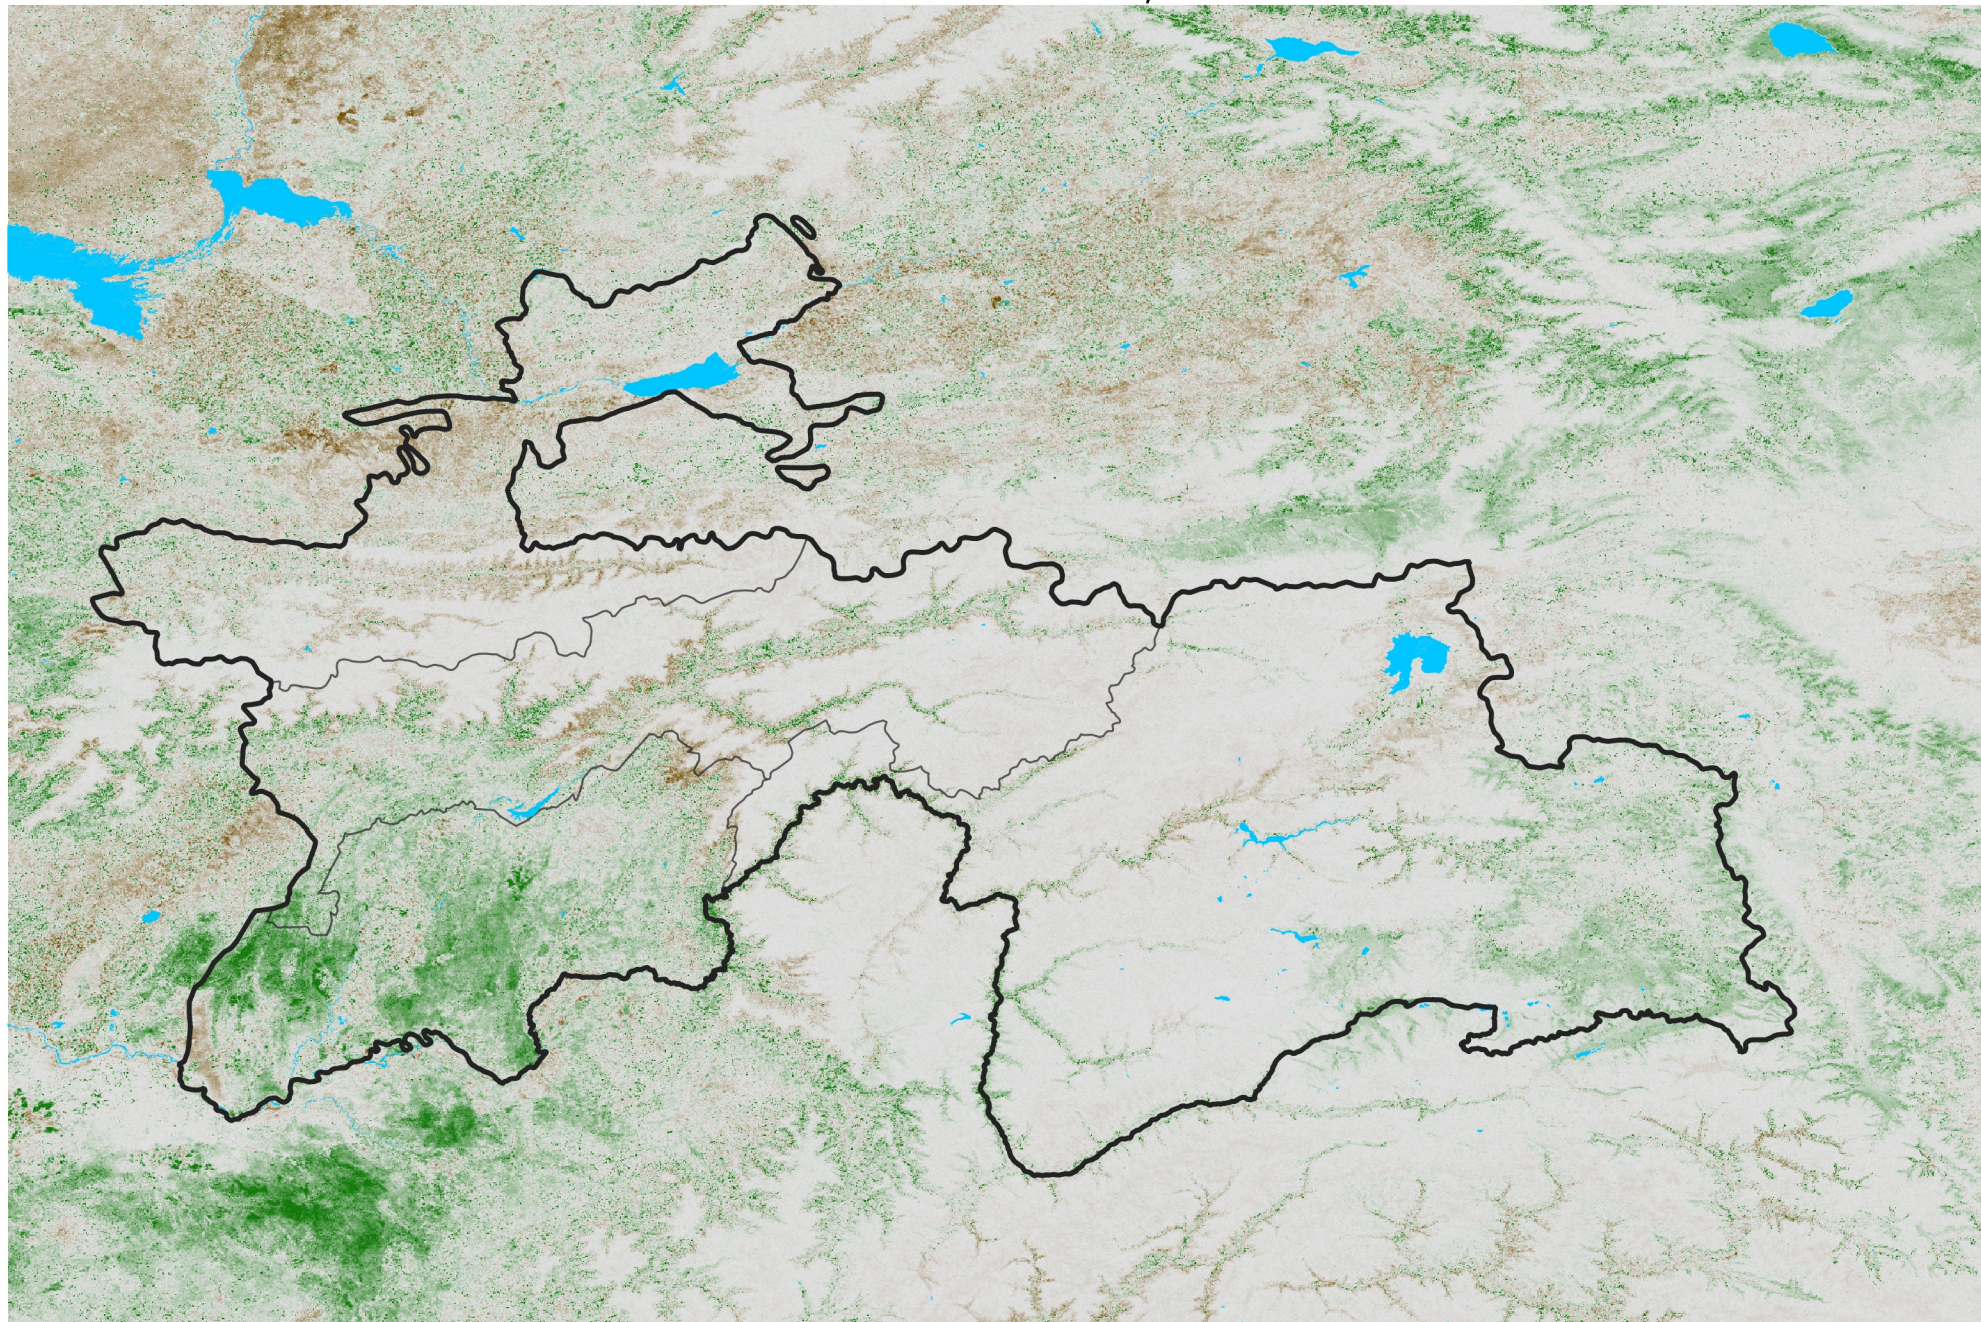

Tajikistan NDVI Anomaly

2013 minus Mean (2012 - 2021)

Period 17 / Mar 16 - 25, 2013

NDVI Anomaly

< -0.3 -0.2 -0.1 -0.05 0.05 0.1 0.2 > 0.3

Negative

No Difference

Positive