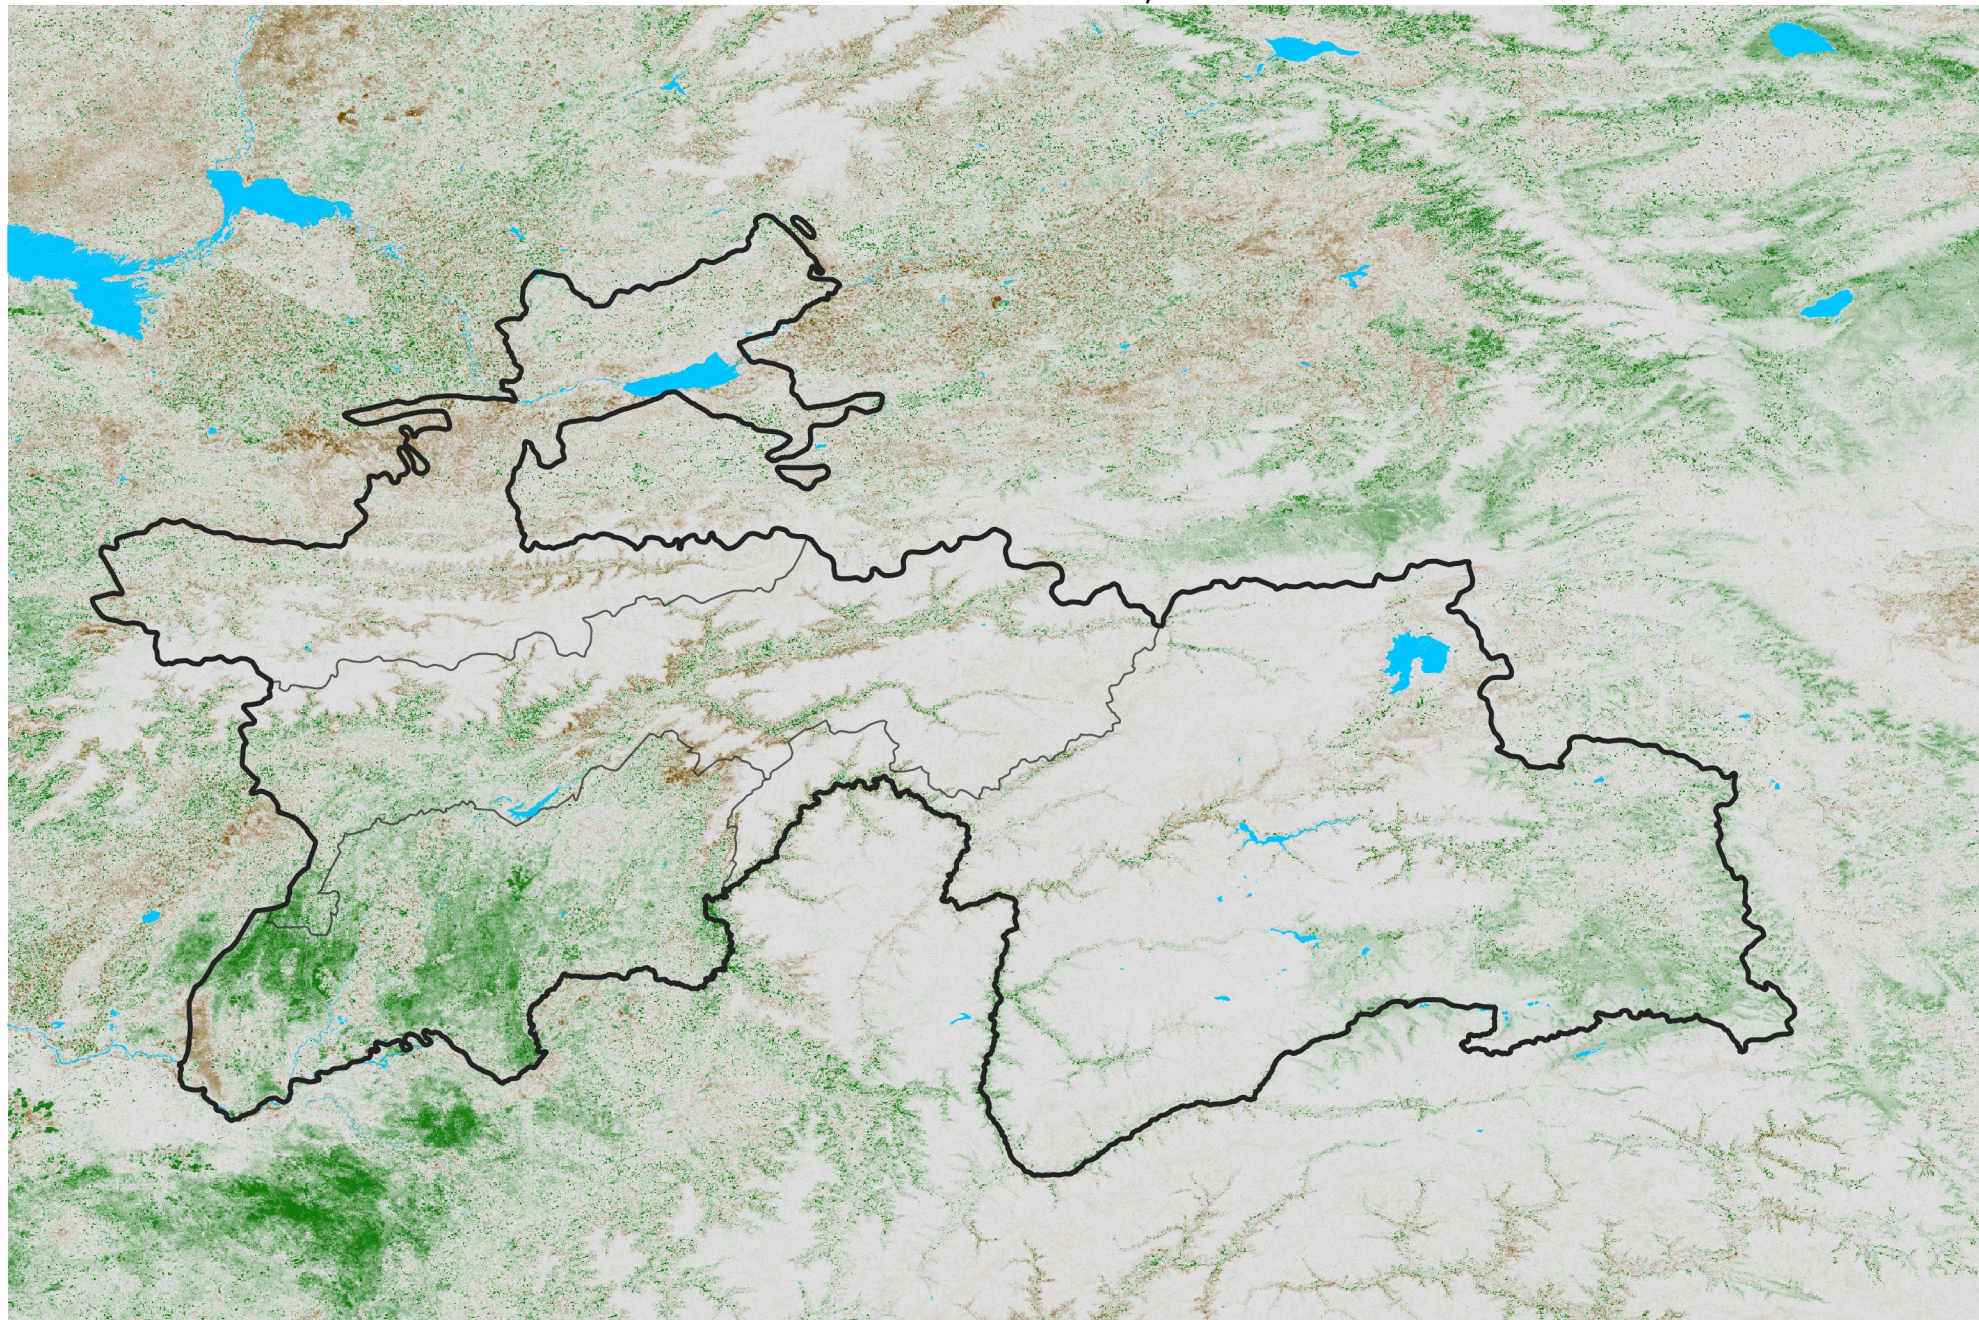

Tajikistan NDVI Anomaly

2013 minus Mean (2012 - 2021)

Period 18 / Mar 21 - 31, 2013

NDVI Anomaly

< -0.3 -0.2 -0.1 -0.05 0.05 0.1 0.2 >0.3

Negative

No Difference

Positive