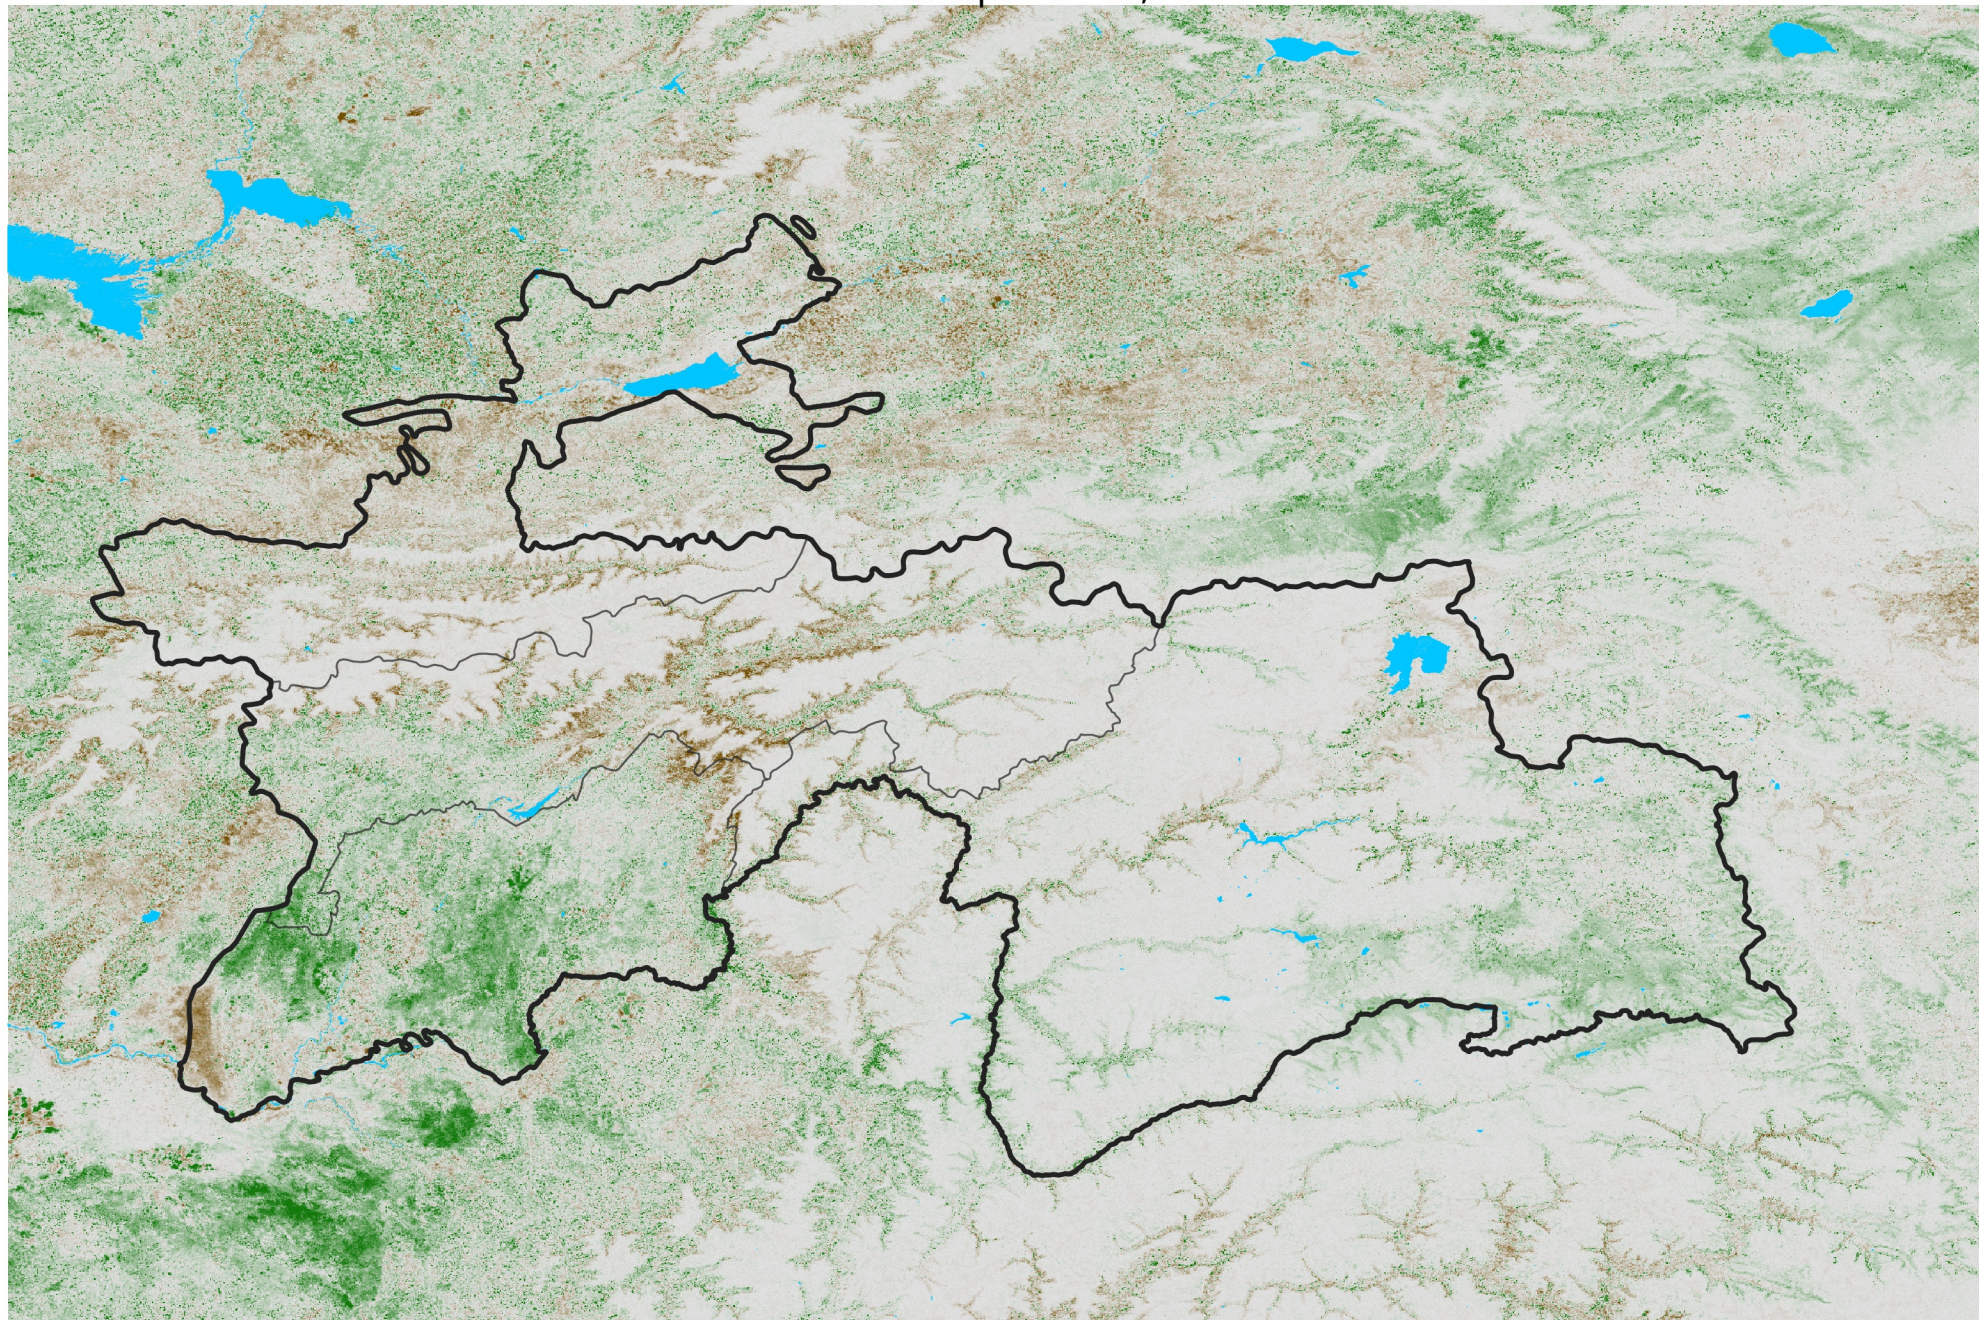

Tajikistan NDVI Anomaly

2013 minus Mean (2012 - 2021)

Period 20 / Apr 01 - 10, 2013

NDVI Anomaly

< -0.3 -0.2 -0.1 -0.05 0.05 0.1 0.2 >0.3

Negative

No Difference

Positive