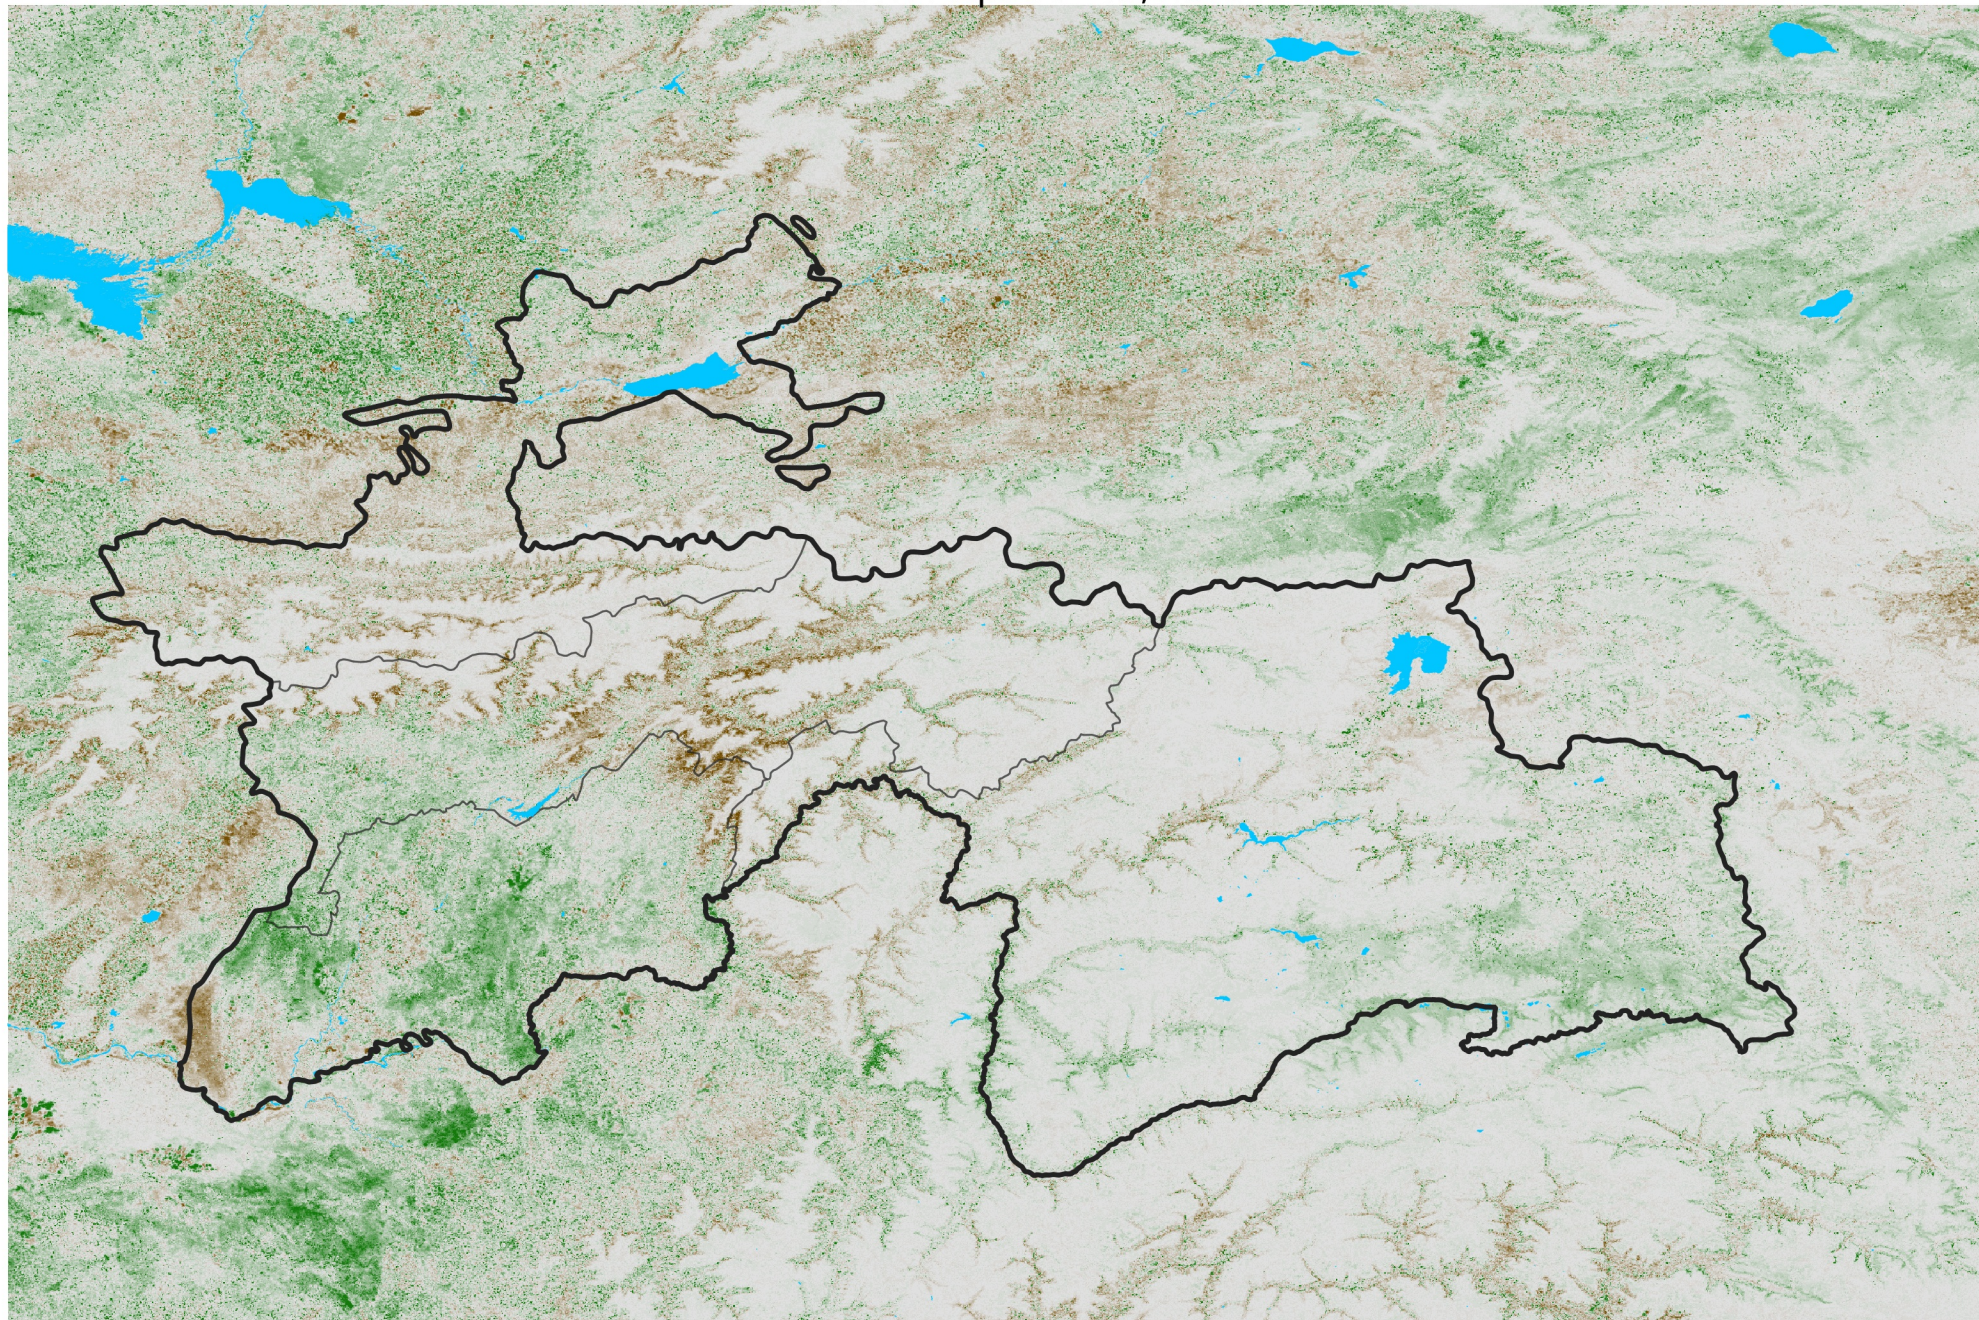

Tajikistan NDVI Anomaly

2013 minus Mean (2012 - 2021)

Period 21 / Apr 06 - 15, 2013

NDVI Anomaly

< -0.3 -0.2 -0.1 -0.05 0.05 0.1 0.2 >0.3

Negative

No Difference

Positive