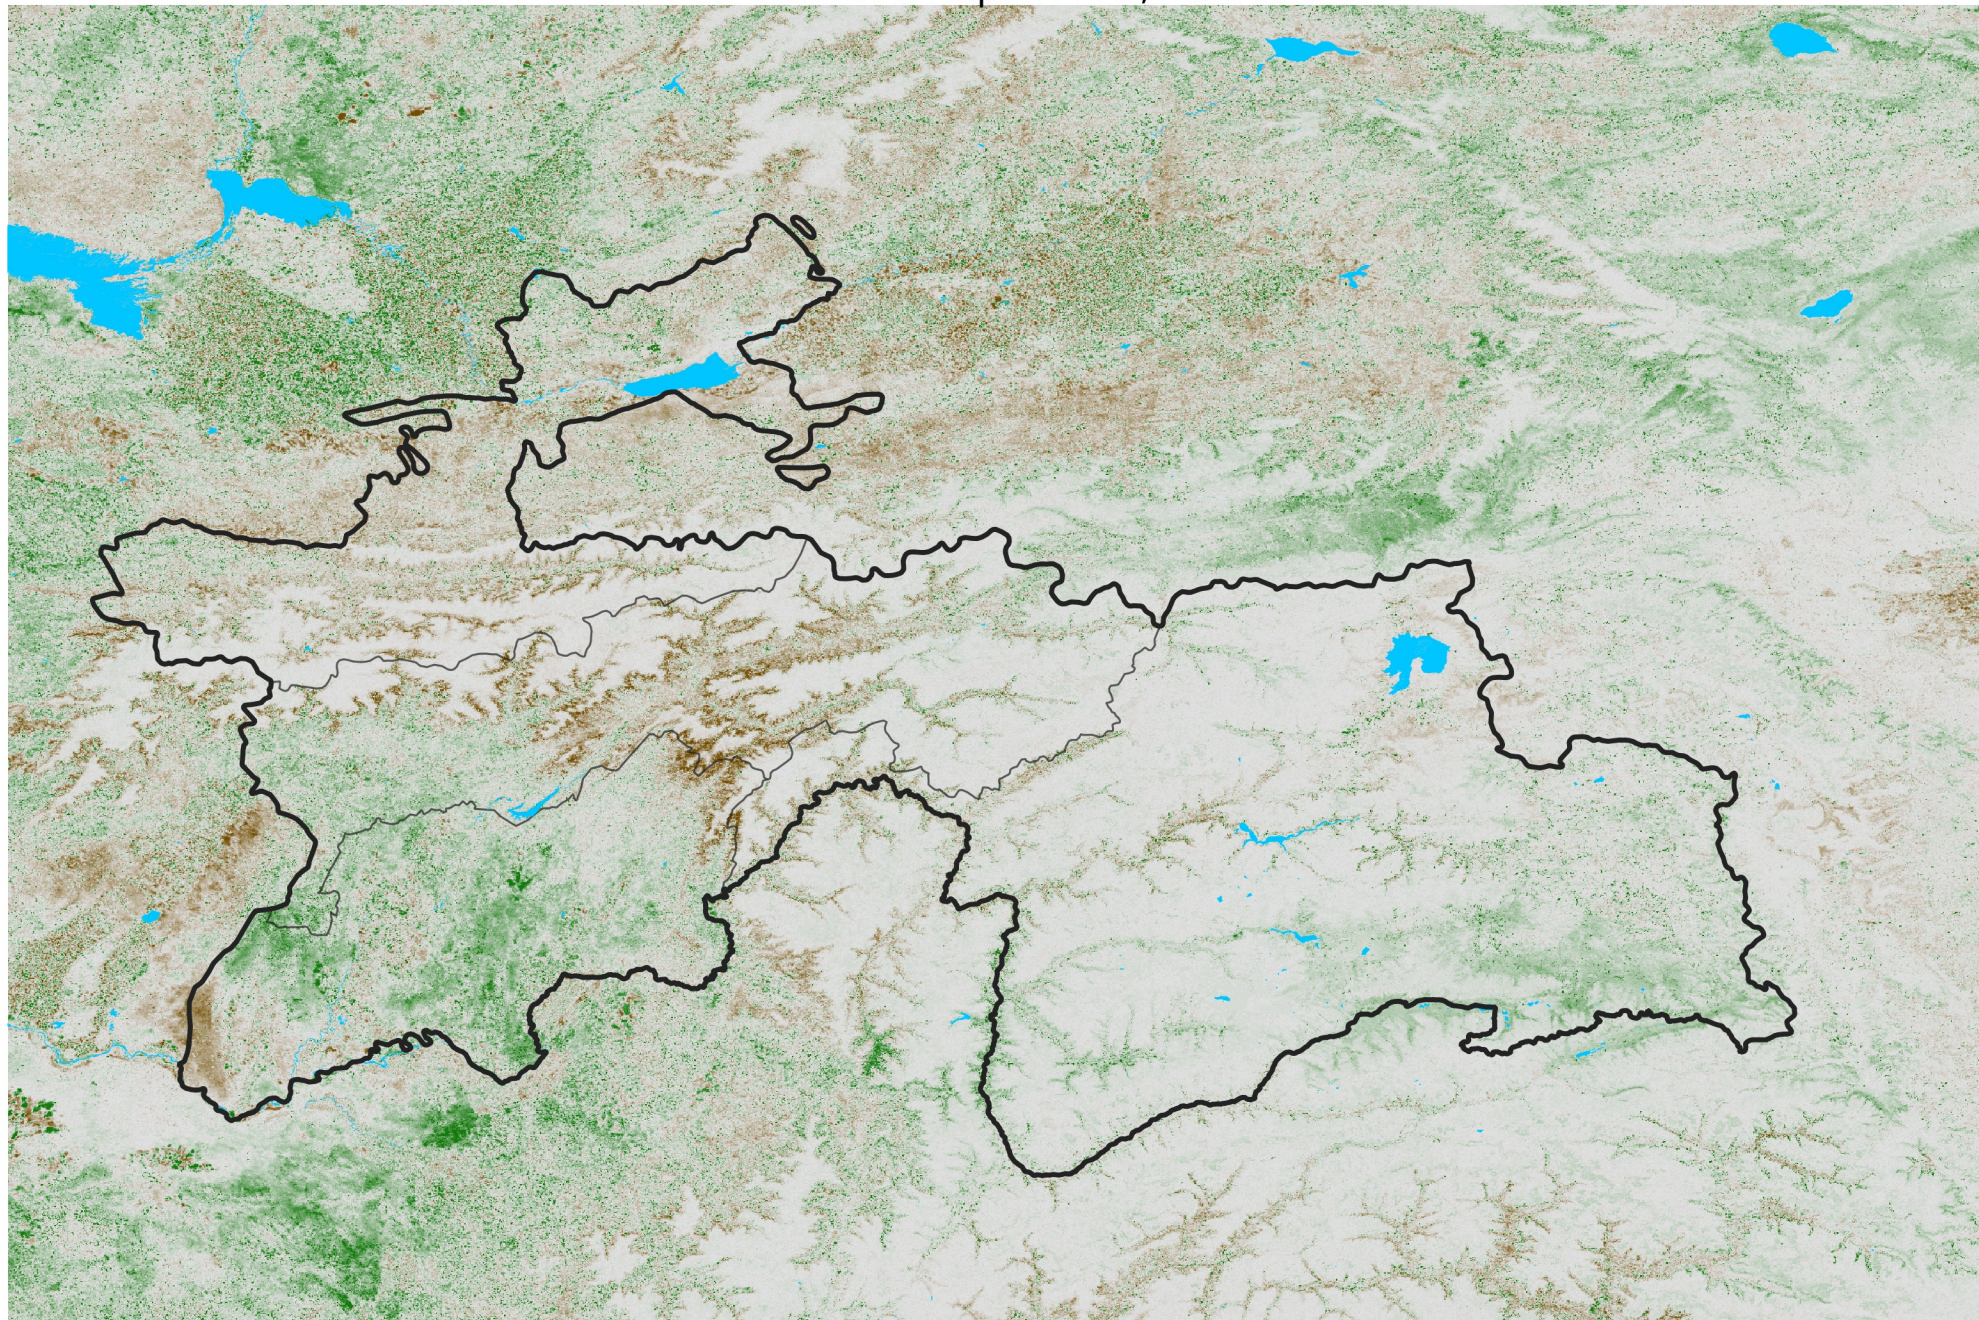

Tajikistan NDVI Anomaly

2013 minus Mean (2012 - 2021)

Period 22 / Apr 11 - 20, 2013

NDVI Anomaly

< -0.3 -0.2 -0.1 -0.05 0.05 0.1 0.2 > 0.3

Negative

No Difference

Positive