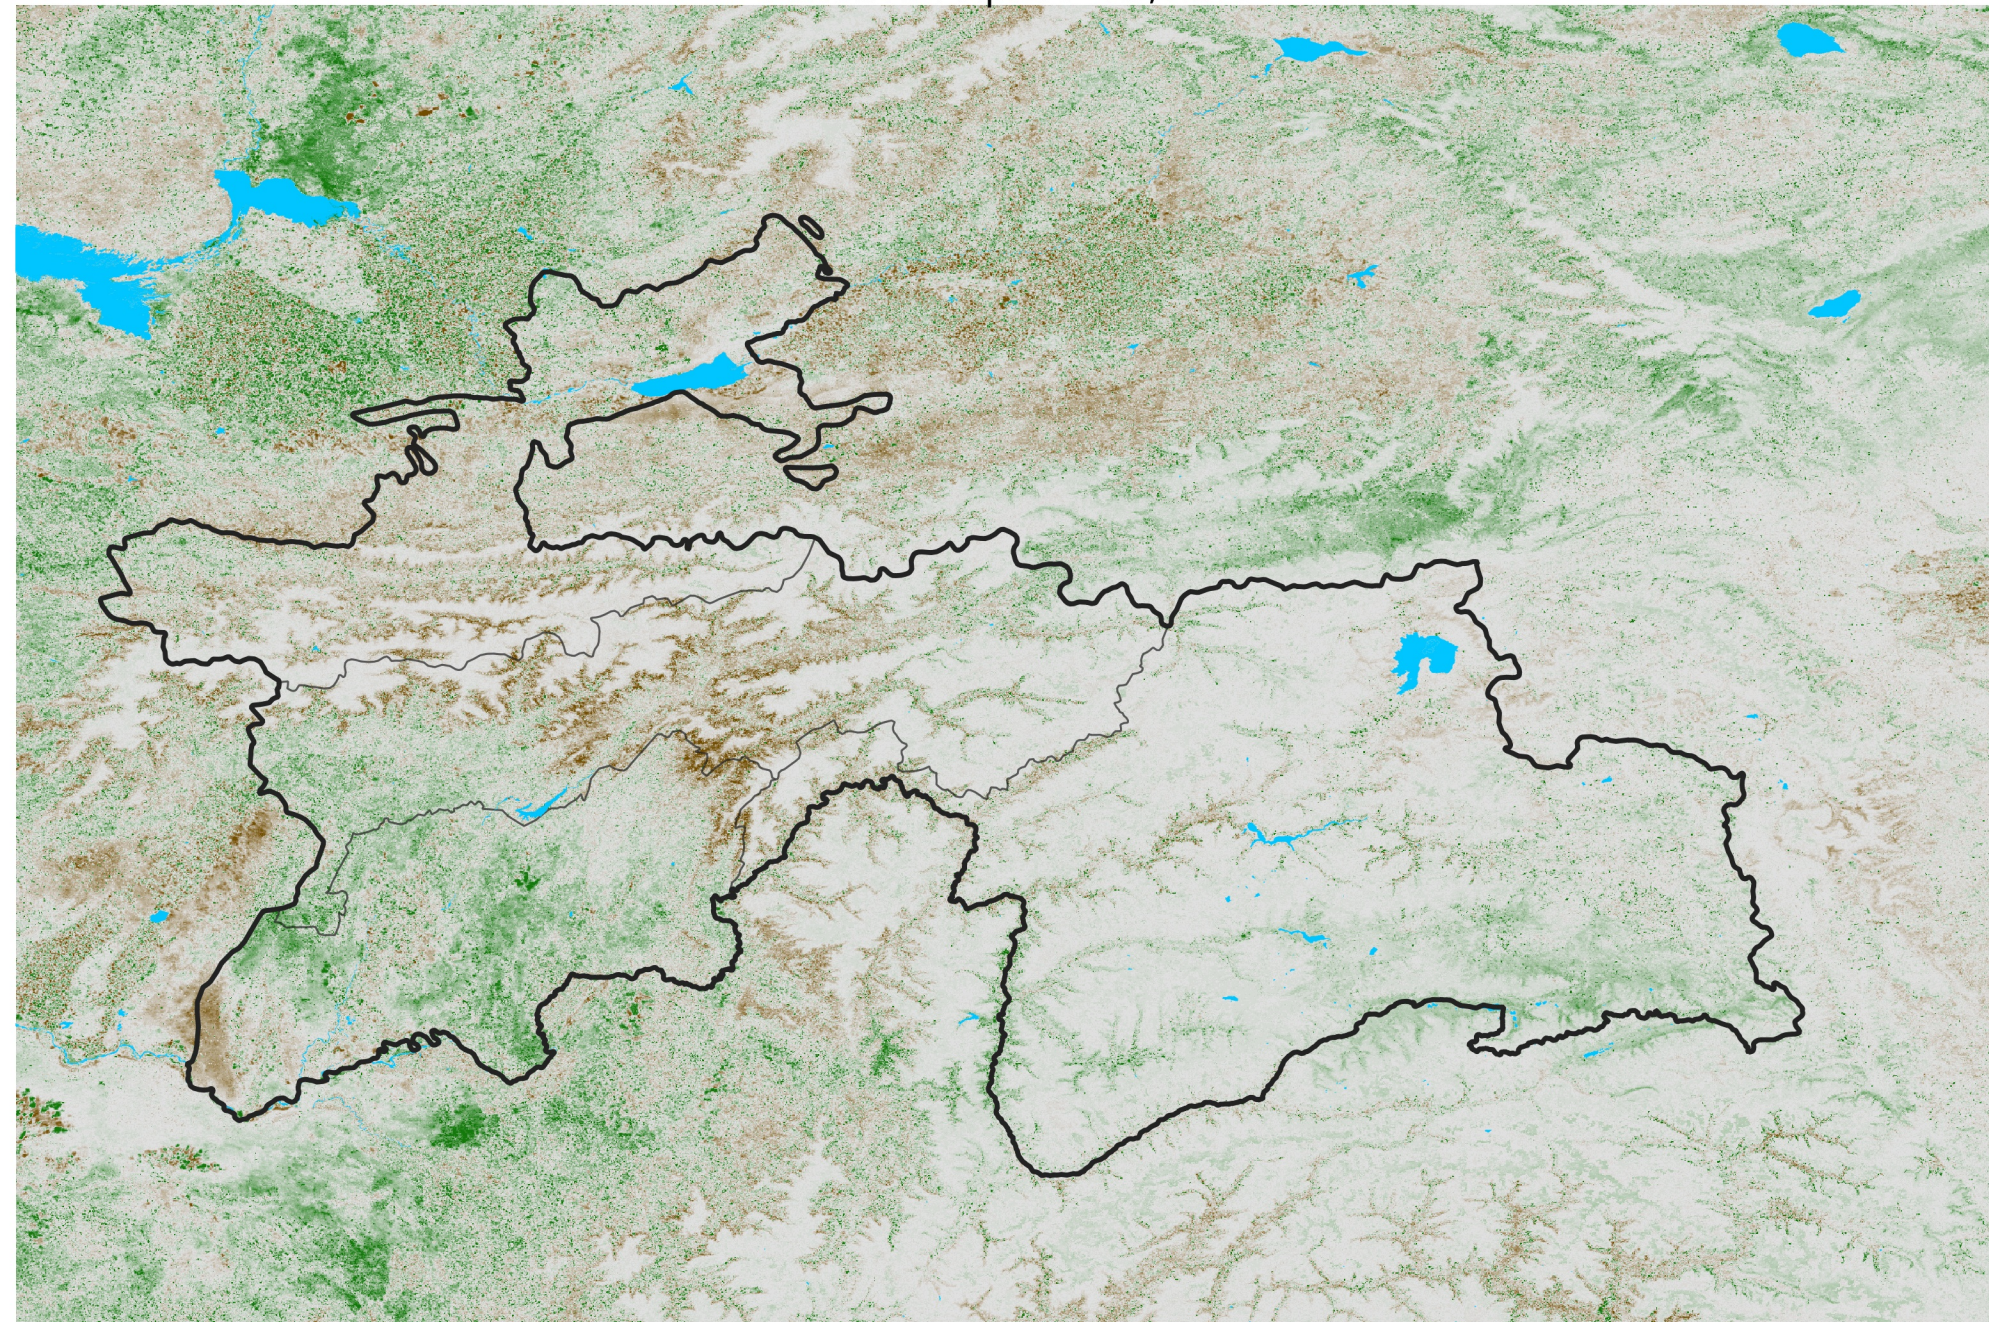

Tajikistan NDVI Anomaly

2013 minus Mean (2012 - 2021)

Period 23 / Apr 16 - 25, 2013

NDVI Anomaly

< -0.3 -0.2 -0.1 -0.05 0.05 0.1 0.2 > 0.3

Negative

No Difference

Positive