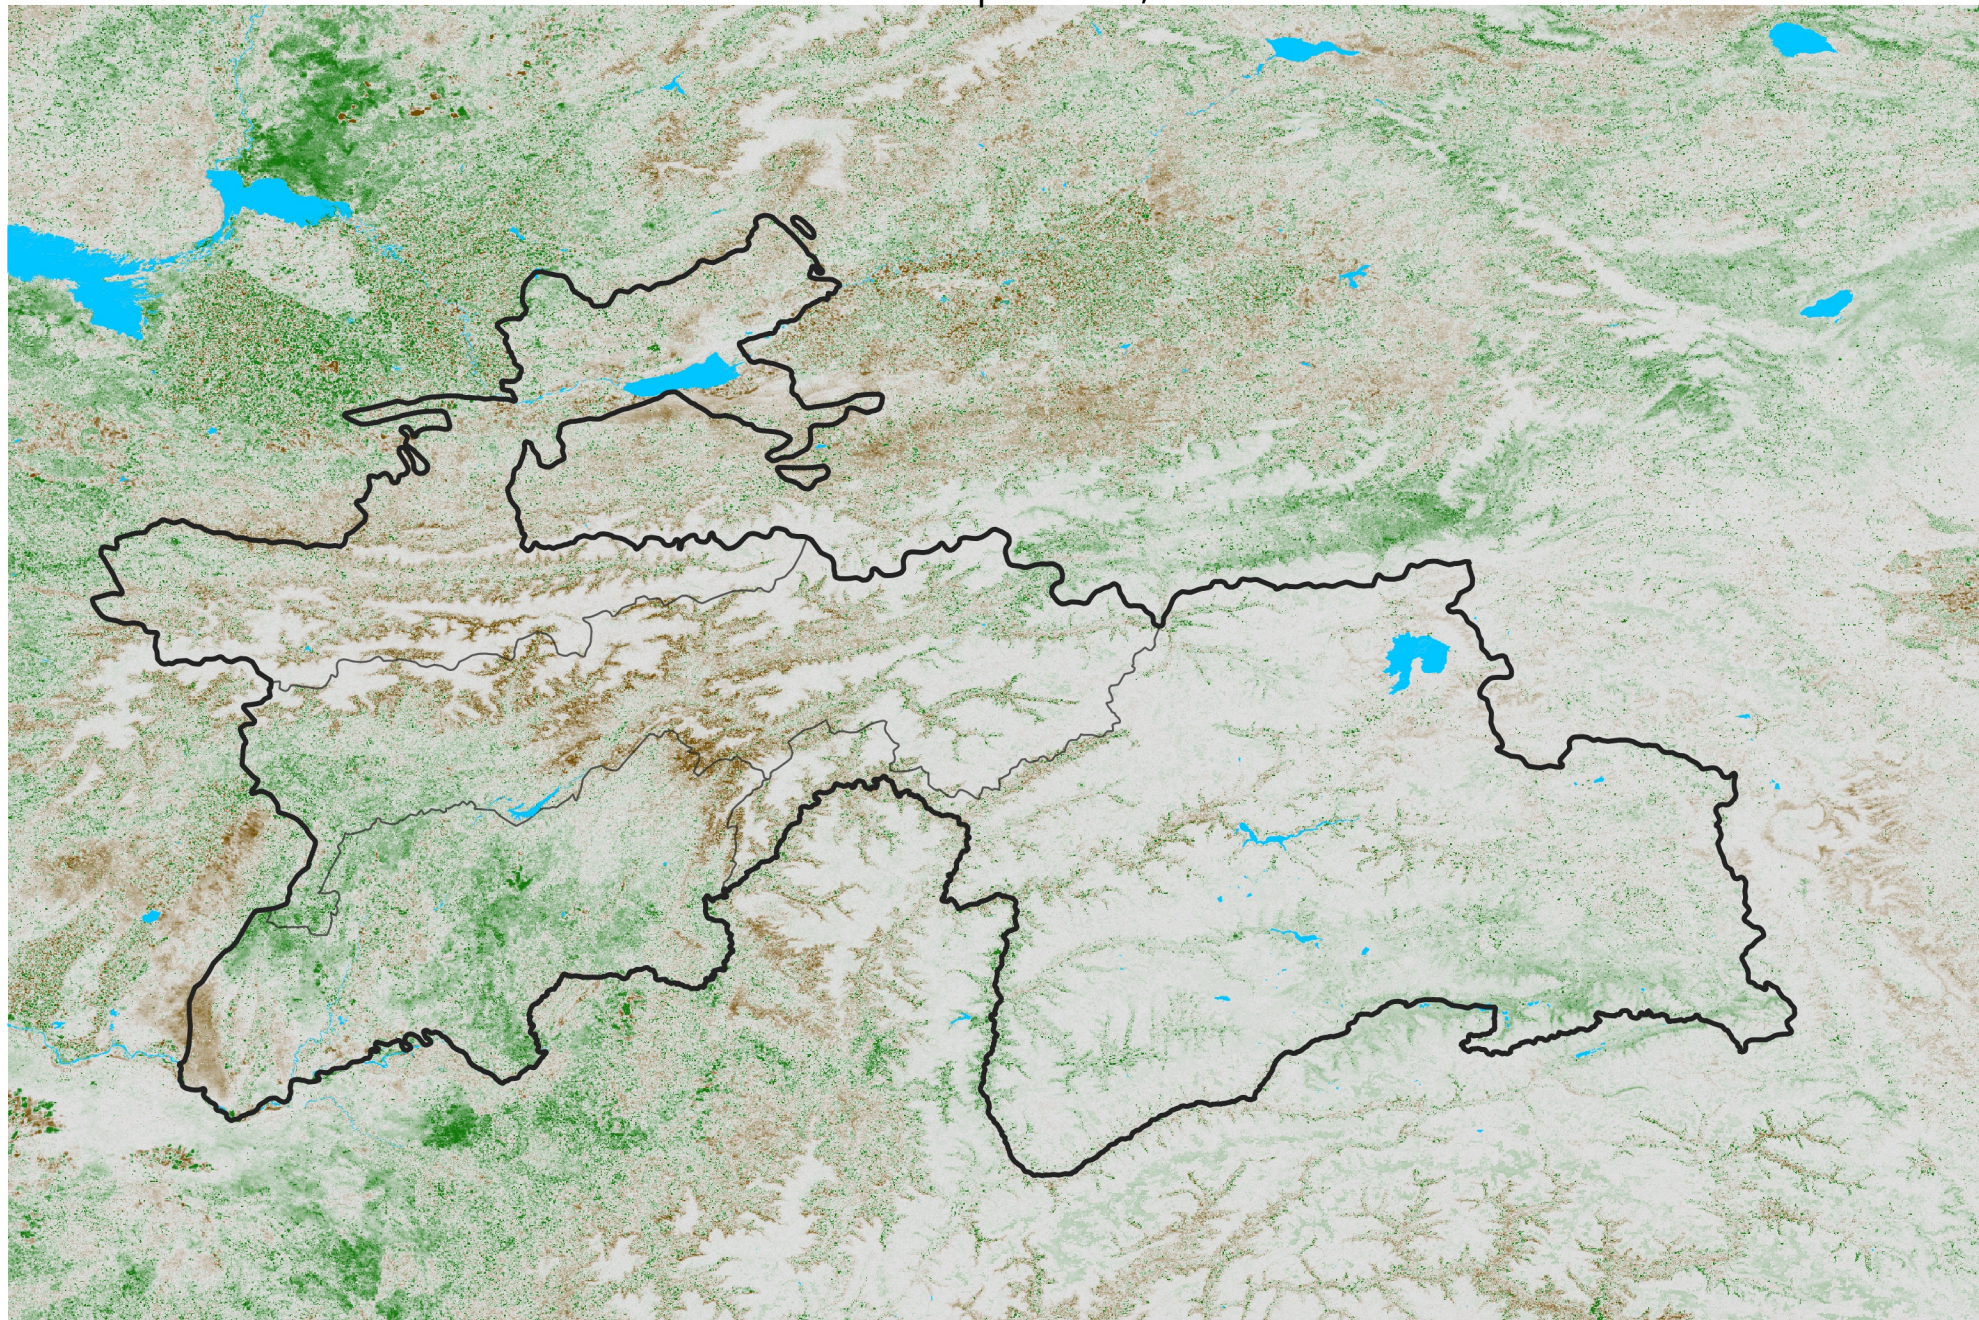

Tajikistan NDVI Anomaly

2013 minus Mean (2012 - 2021)

Period 24 / Apr 21 - 30, 2013

NDVI Anomaly

< -0.3 -0.2 -0.1 -0.05 0.05 0.1 0.2 > 0.3

Negative

No Difference

Positive