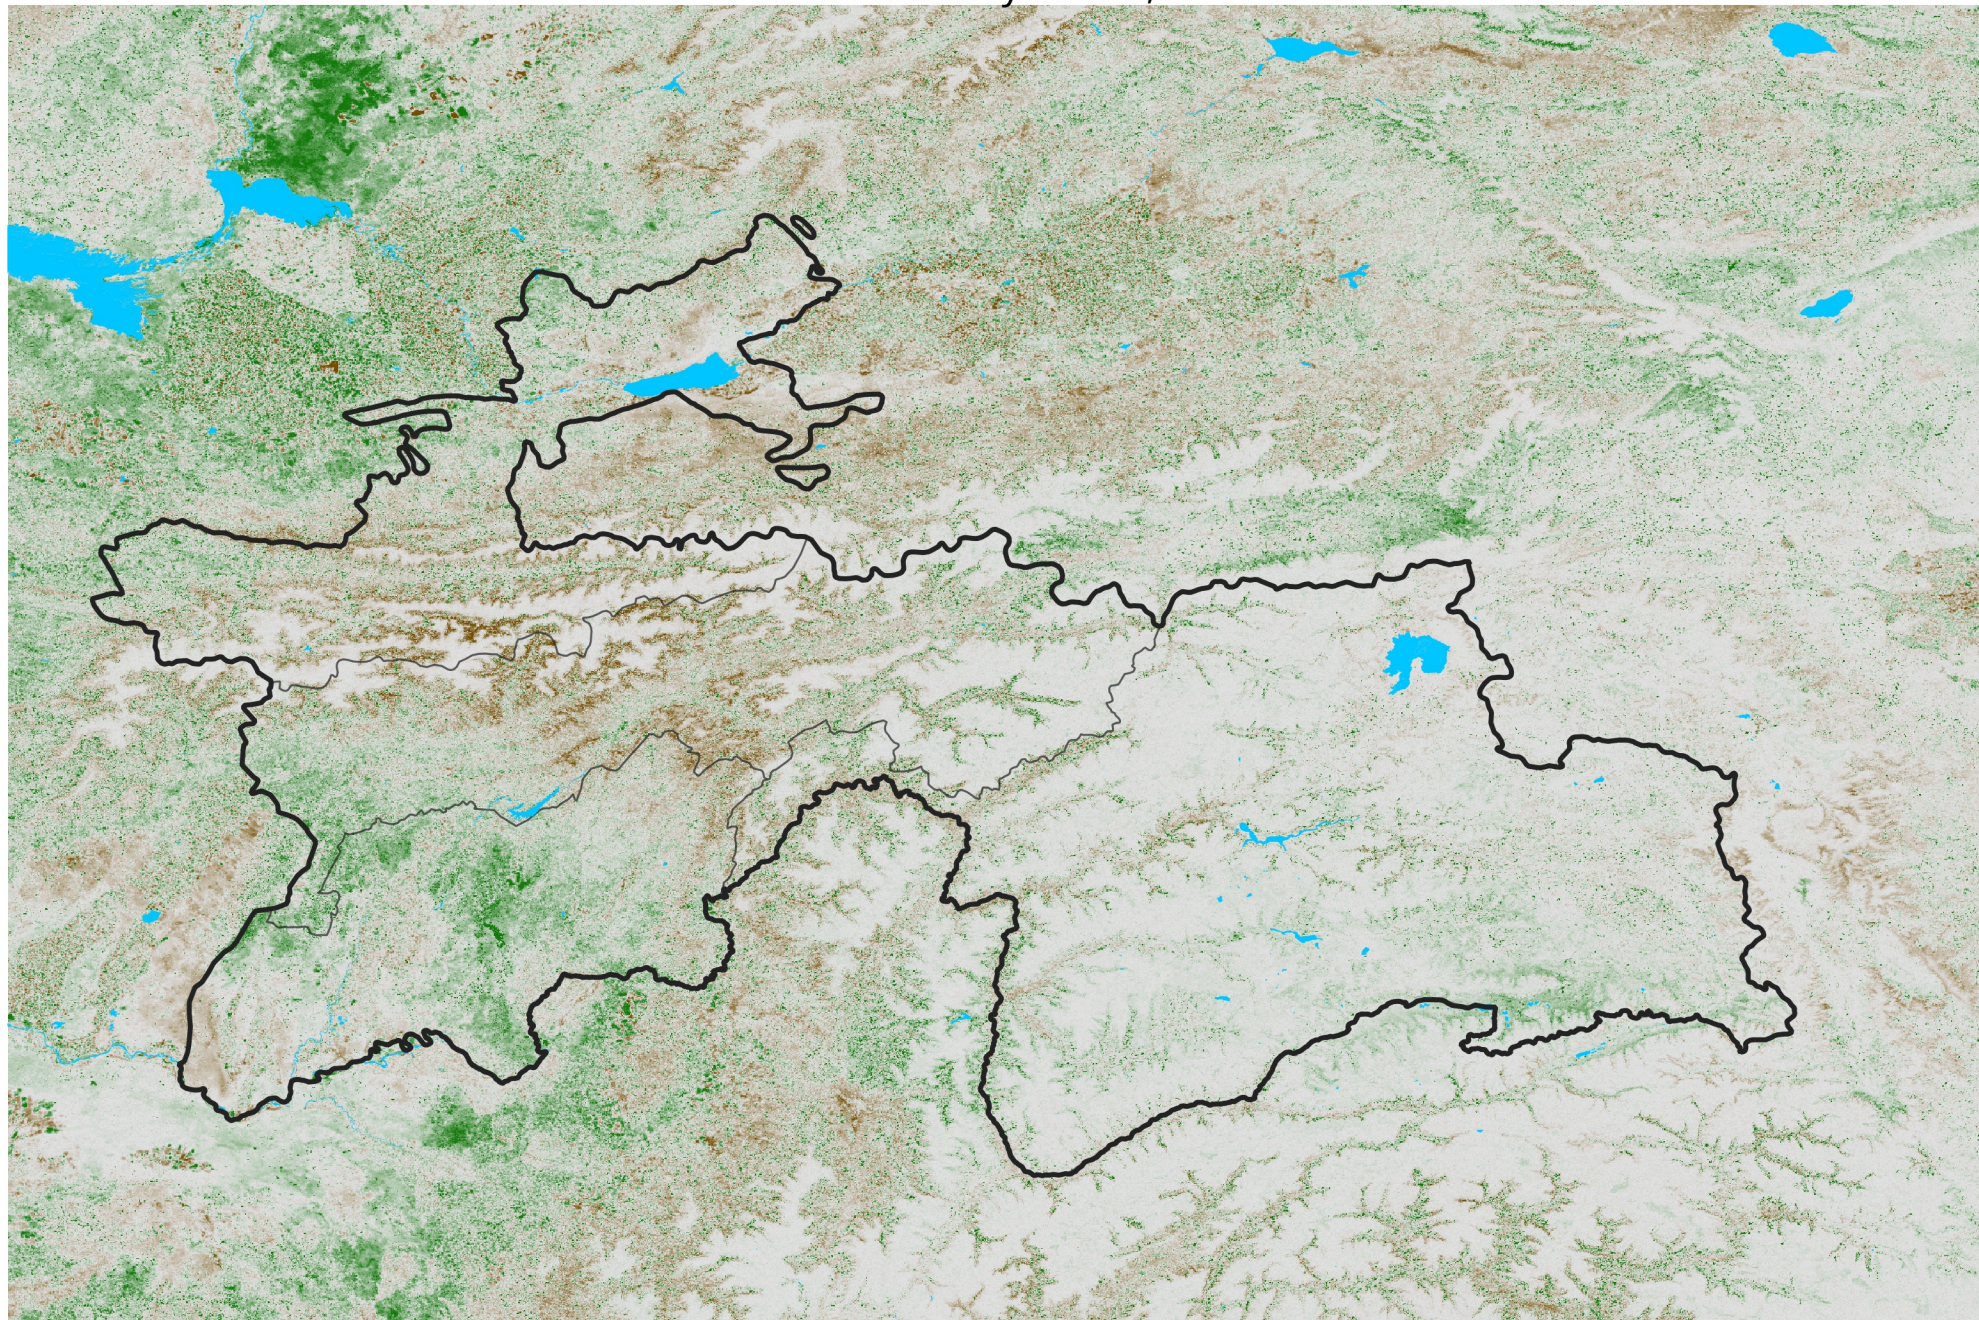

# Tajikistan NDVI Anomaly

2013 minus Mean (2012 - 2021)

Period 27 / May 06 - 15, 2013

## NDVI Anomaly

< -0.3   -0.2   -0.1   -0.05   0.05   0.1   0.2   > 0.3

Negative

No Difference

Positive