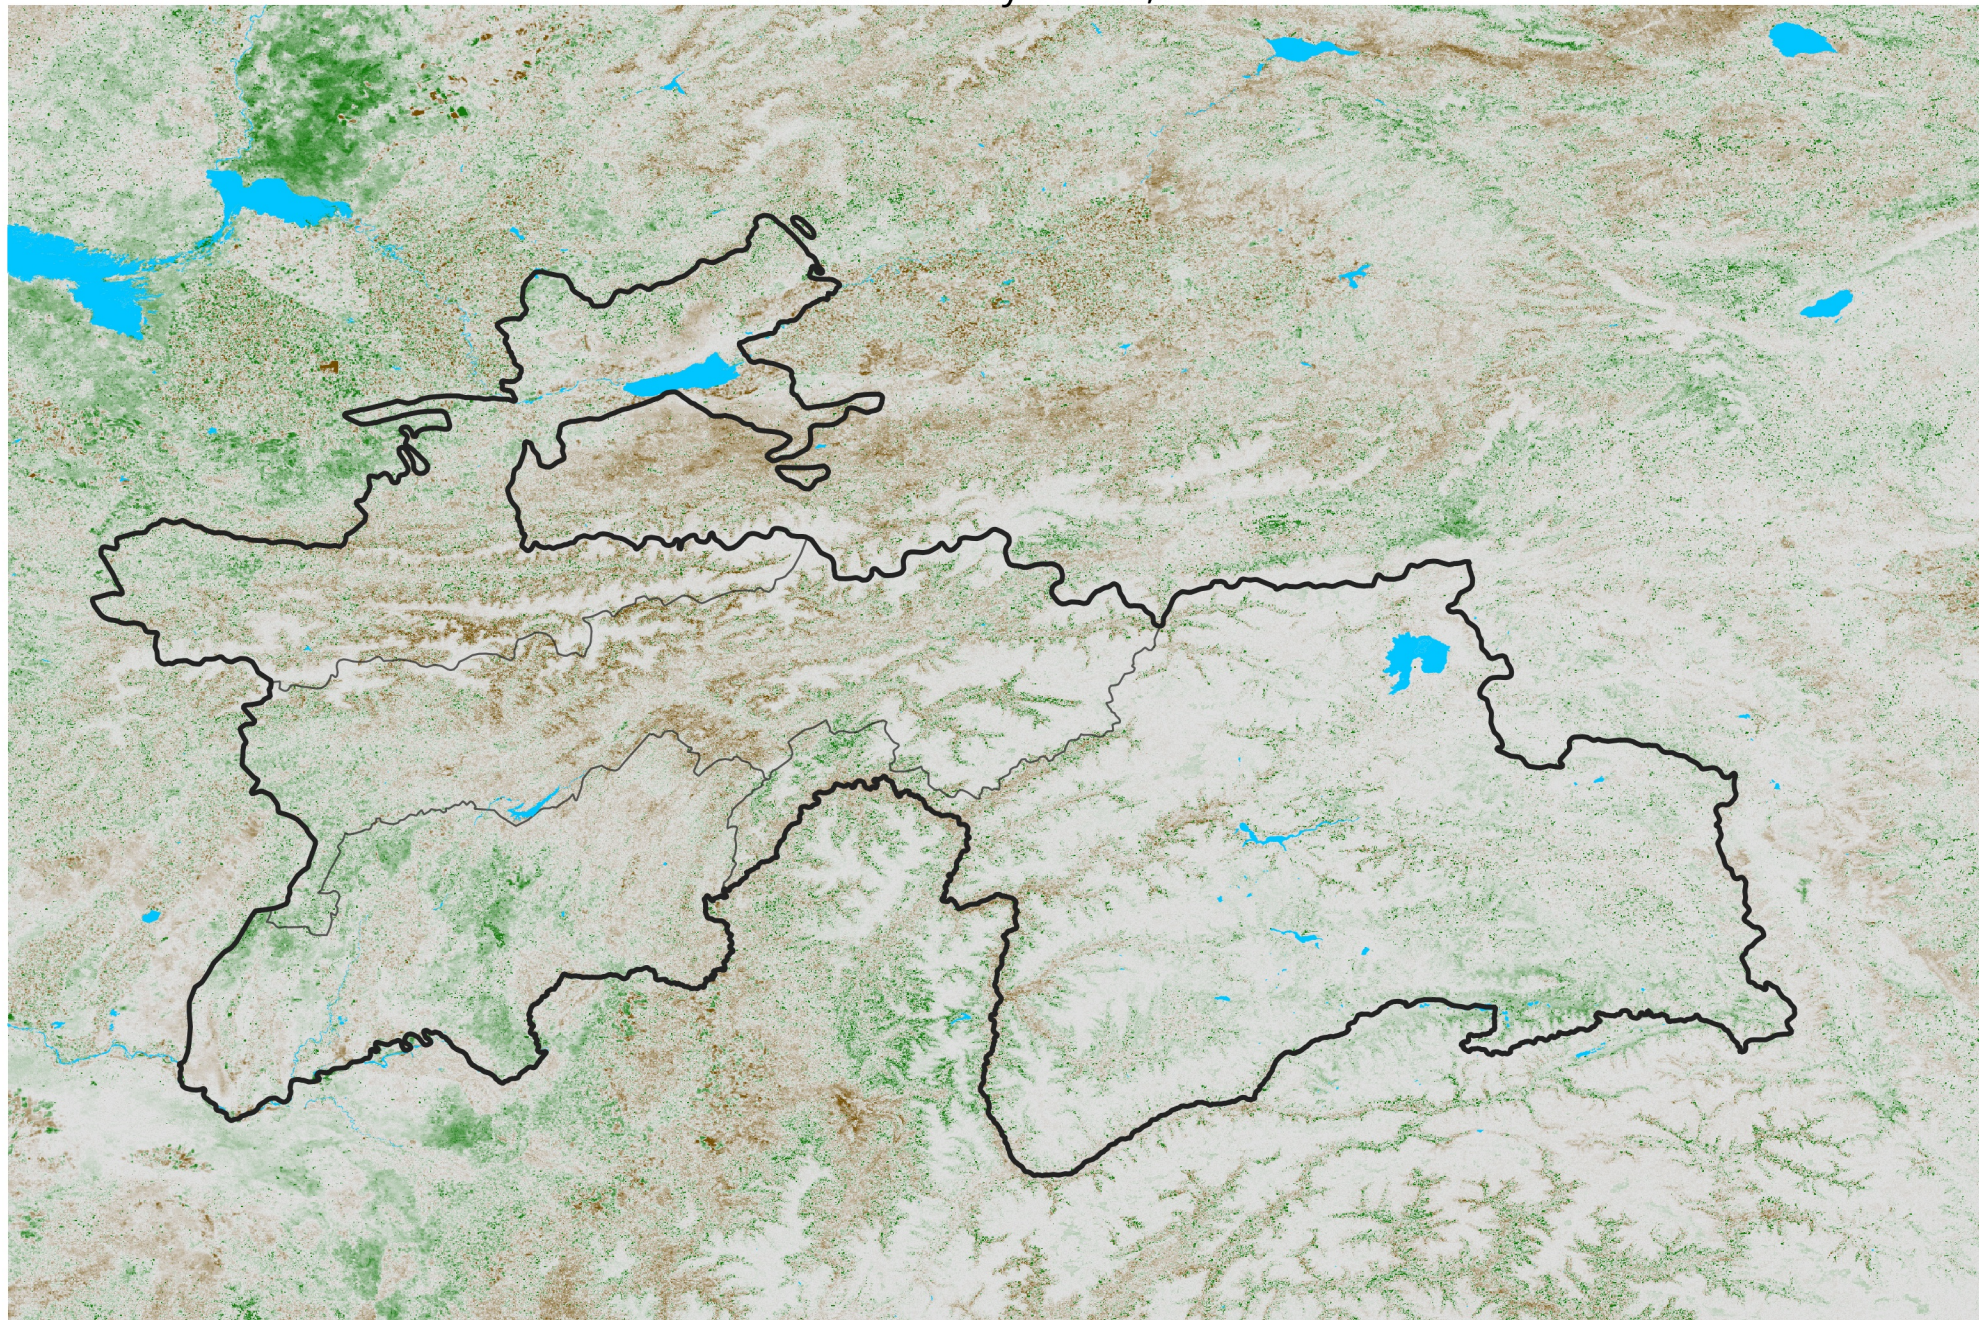

Tajikistan NDVI Anomaly

2013 minus Mean (2012 - 2021)

Period 29 / May 16 - 25, 2013

NDVI Anomaly

< -0.3 -0.2 -0.1 -0.05 0.05 0.1 0.2 > 0.3

Negative

No Difference

Positive