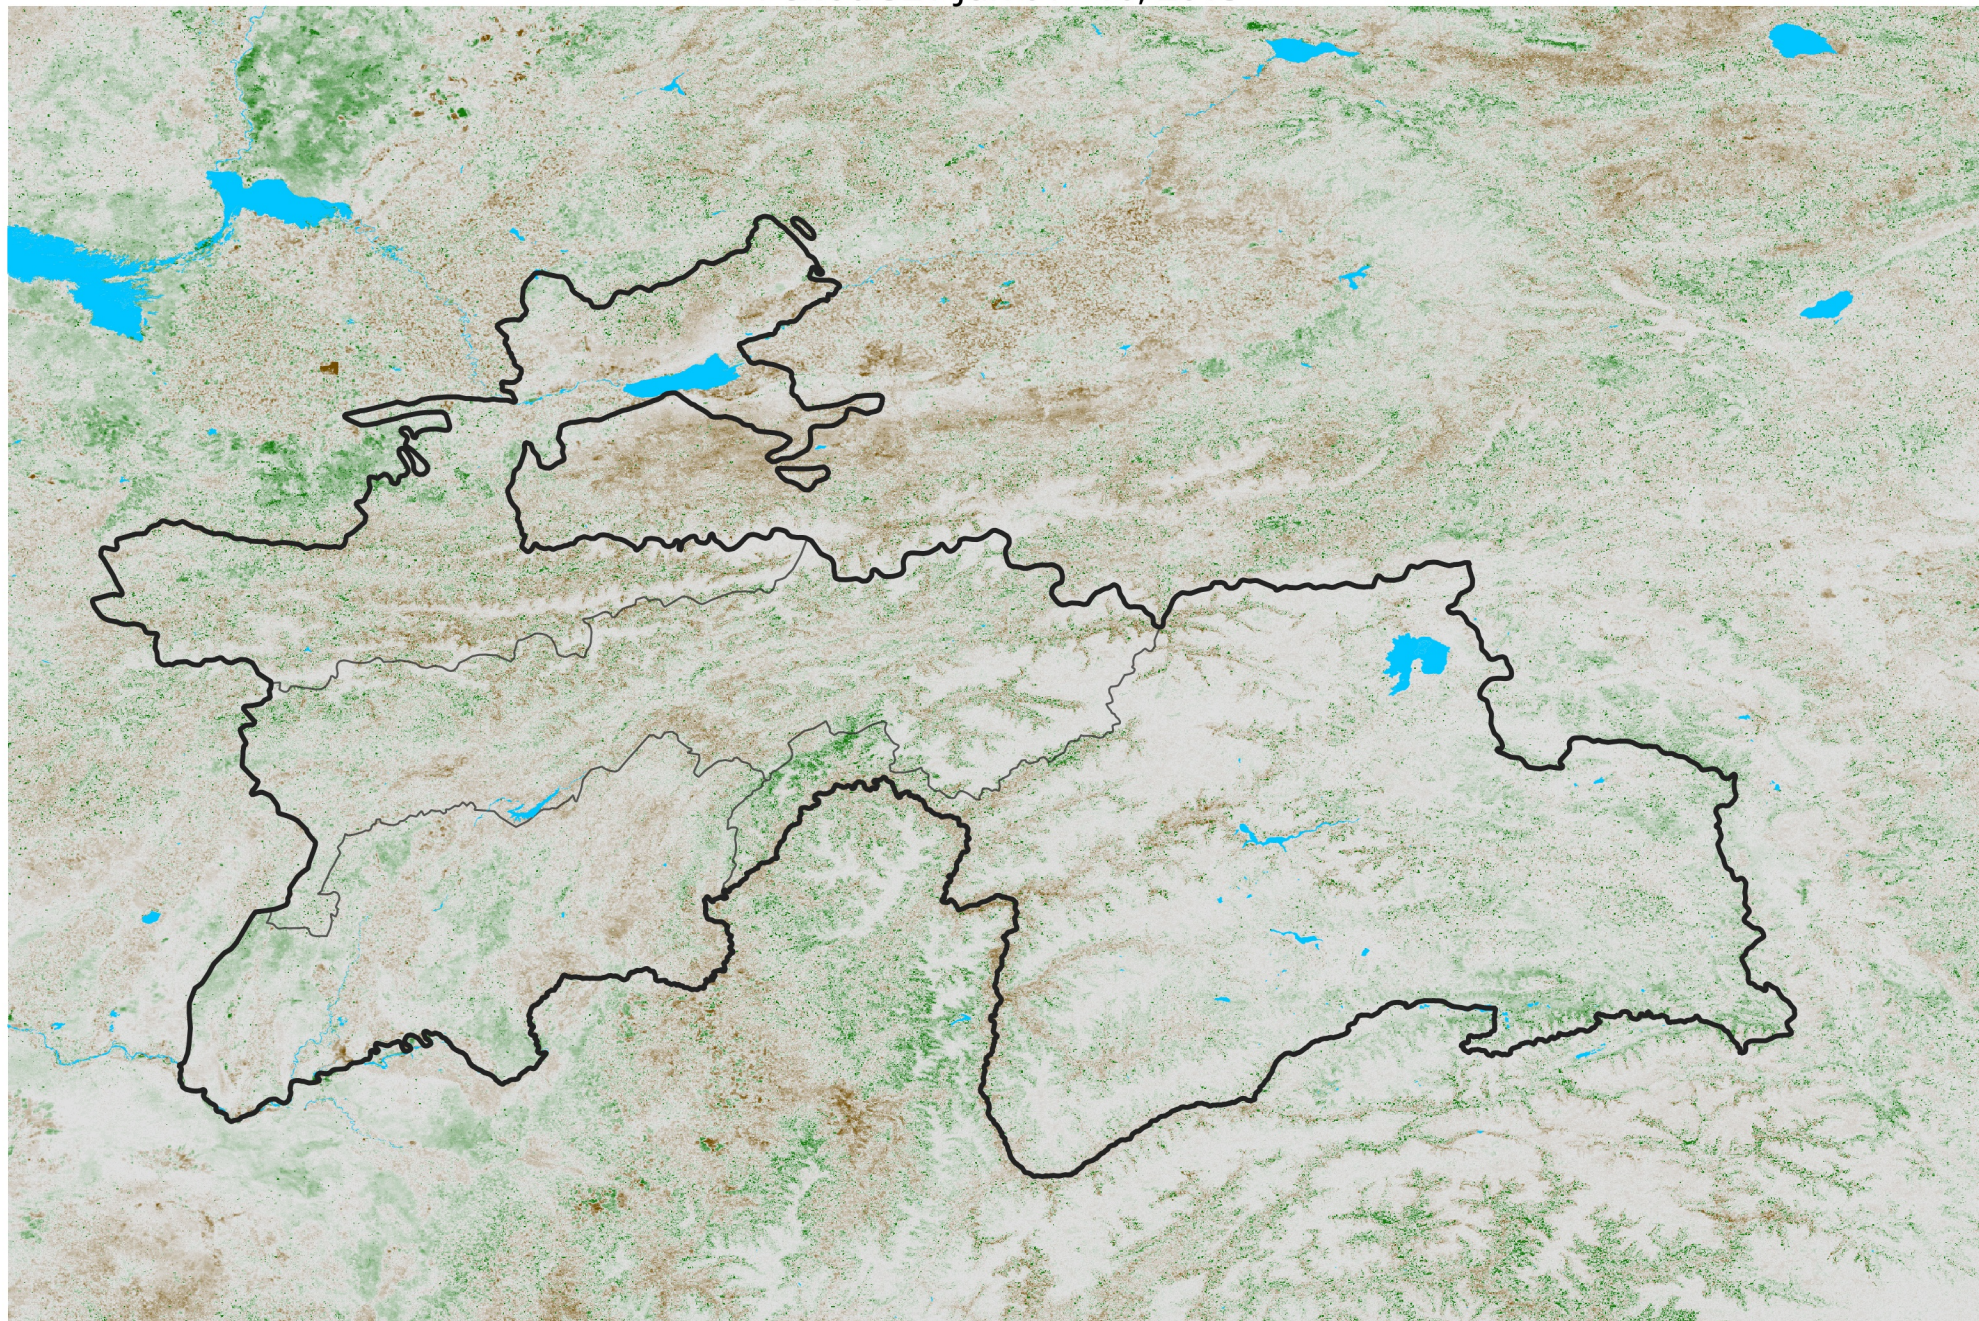

Tajikistan NDVI Anomaly

2013 minus Mean (2012 - 2021)

Period 32 / Jun 01 - 10, 2013

NDVI Anomaly

< -0.3 -0.2 -0.1 -0.05 0.05 0.1 0.2 > 0.3

Negative

No Difference

Positive