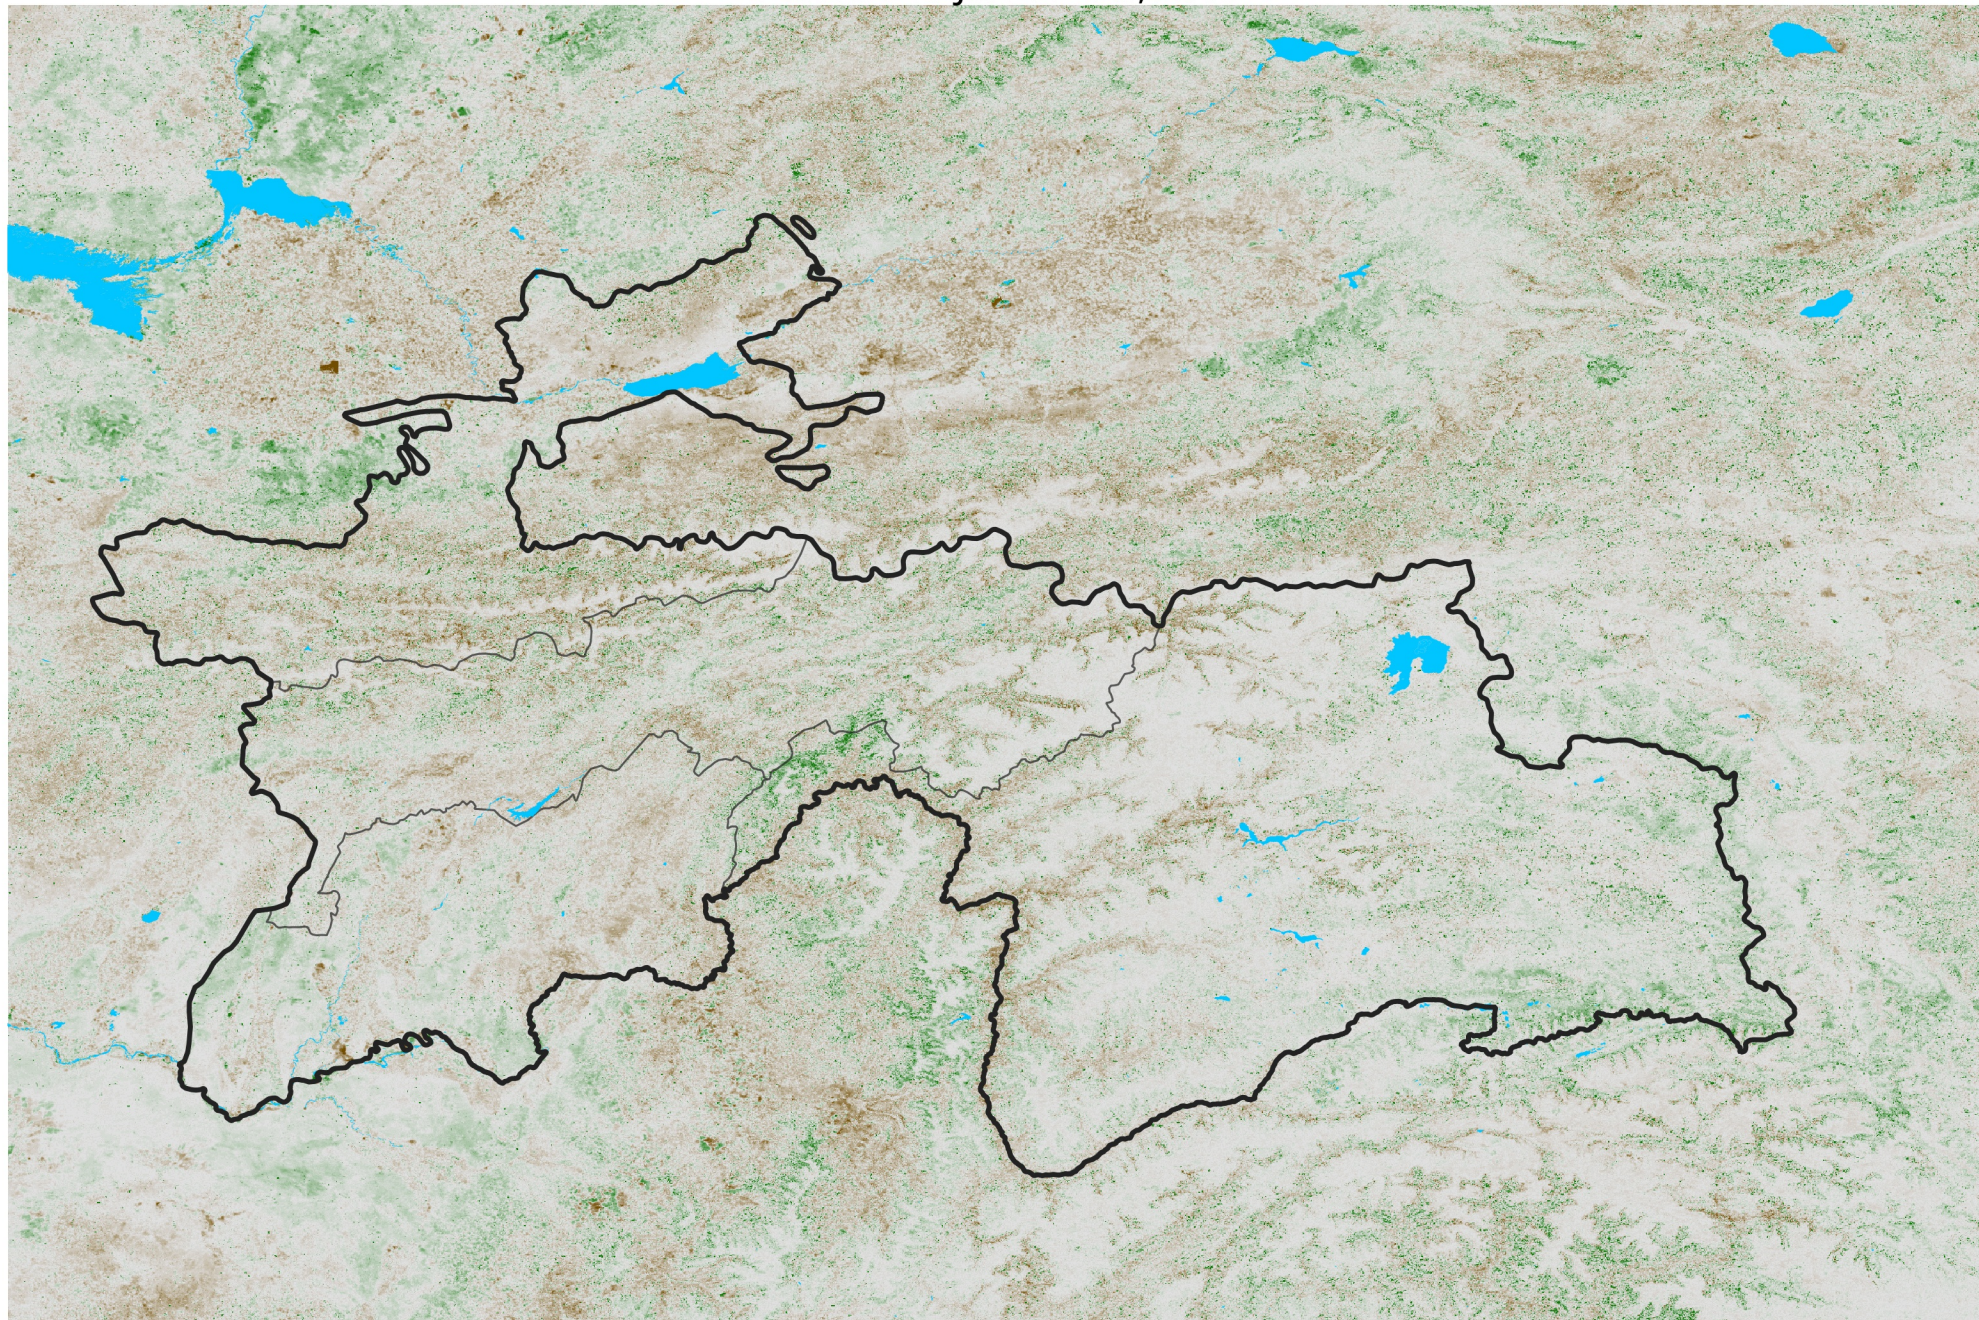

Tajikistan NDVI Anomaly

2013 minus Mean (2012 - 2021)

Period 34 / Jun 11 - 20, 2013

NDVI Anomaly

< -0.3 -0.2 -0.1 -0.05 0.05 0.1 0.2 > 0.3

Negative

No Difference

Positive